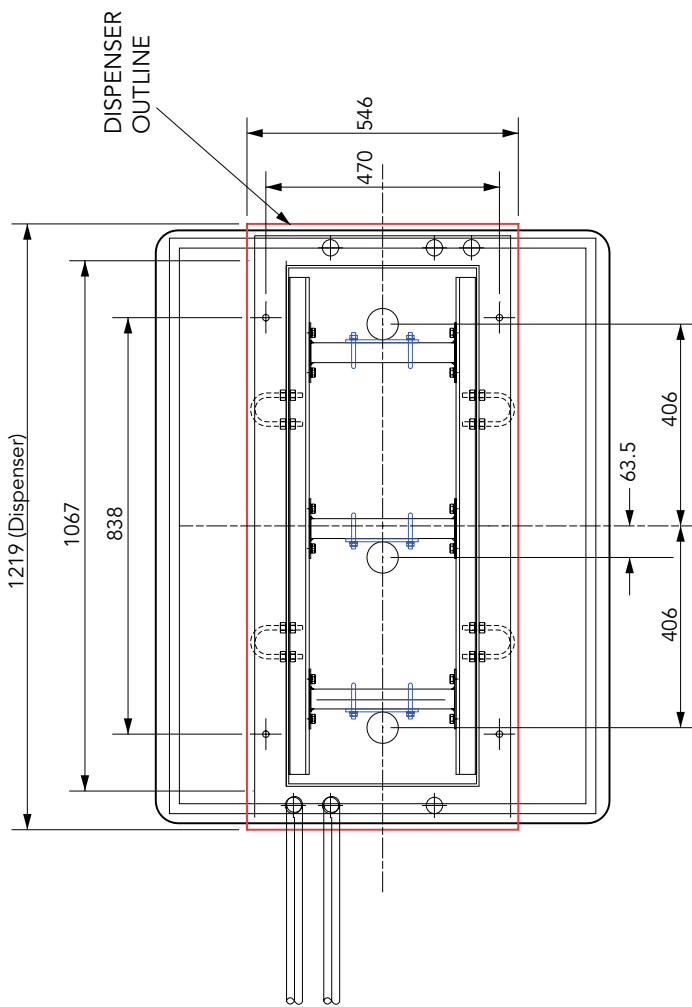

### Three Grade Illustration

1100mm x 800mm GRP solid base sump and corbel to fit Gilbarco dispenser models: B02, B03, B04, B05, B84 & B85. Three, Two or Single Grade.

For reference purposes only. This drawing is not a specification. Order against product code only. To enable continuous improvement of our products, the designs and specifications are subject to change without notice.

**FIBRELITE**   
PART OF OPW A DOVER COMPANY

1100mm x 800mm GRP solid base sump and corbel to fit Gilbarco dispenser models: B02, B03, B04, B05, B84 & B85. Three, Two or Single Grade.

For reference purposes only. This drawing is not a specification. Order against product code only. To enable continuous improvement of our products, the designs and specifications are subject to change without notice.

**FIBRELITE**   
PART OF OPW A DOWDER COMPANY

THE ADVANTAGE MPP MODELS:  
B02, B03, B04, B05, B84, B85

1100mm x 800mm GRP solid base sump and corbel to fit Gilbarco dispenser models:  
B02, B03, B04, B05, B84 & B85.  
Three, Two or Single Grade.