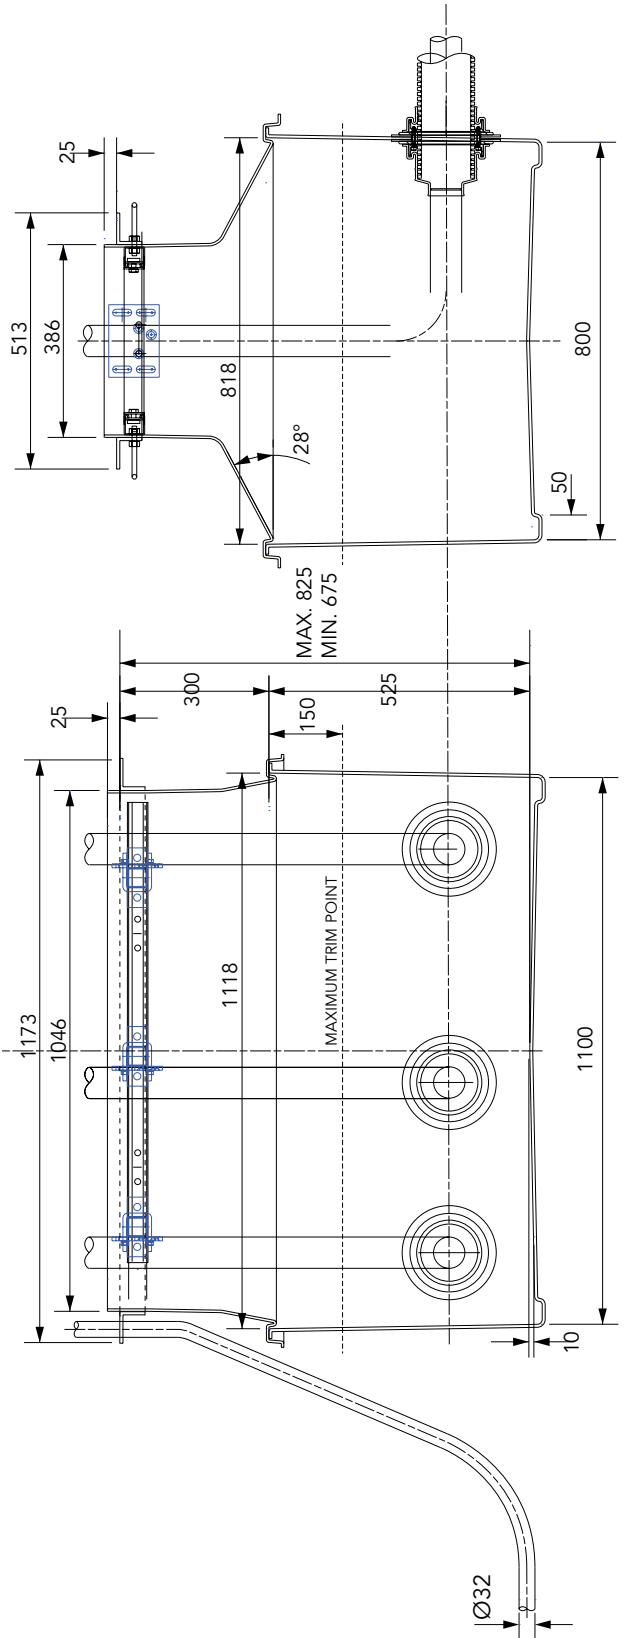

### Three Grade Illustration

1100mm x 800mm GRP solid base sump and corbel to fit Gilbarco dispenser models: B02, B03, B04, B05, B84 & B85. Three, Two or Single Grade.

For reference purposes only. This drawing is not a specification. Order against product code only. To enable continuous improvement of our products, the designs and specifications are subject to change without notice.

**FIBRELITE**   
PART OF OPW A DOVER COMPANY

1100mm x 800mm GRP solid base sump and corbel to fit Gilbarco dispenser models: B02, B03, B04, B05, B84 & B85. Three, Two or Single Grade.

For reference purposes only. This drawing is not a specification. Order against product code only. To enable continuous improvement of our products, the designs and specifications are subject to change without notice.

**FIBRELITE**   
PART OF OPW A DOWDER COMPANY

THE ADVANTAGE MPP MODELS:  
B02, B03, B04, B05, B84, B85

1100mm x 800mm GRP solid base sump and corbel to fit Gilbarco dispenser models:  
B02, B03, B04, B05, B84 & B85.  
Three, Two or Single Grade.