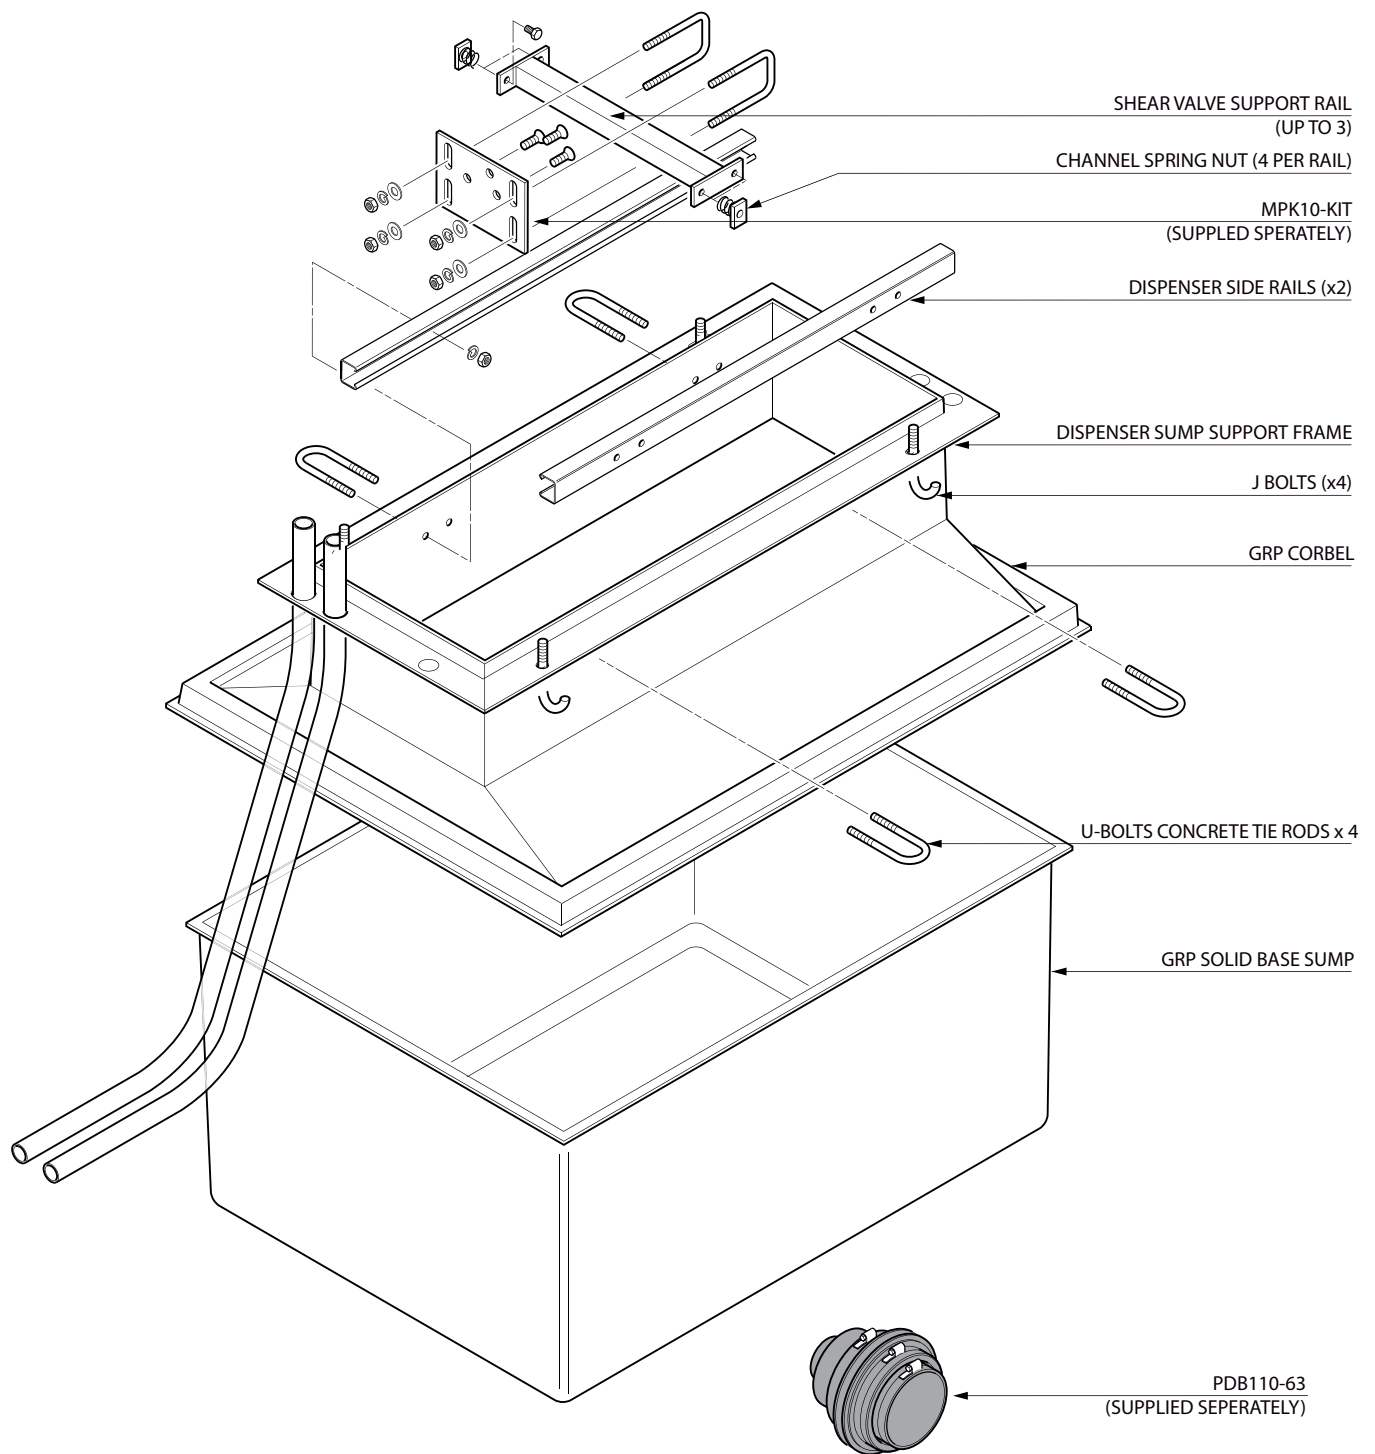

### Three Grade Illustration

1100mm x 800mm GRP solid base sump and corbel to fit Gilbarco dispenser models: B02, B03, B04, B05, B84 & B85. Three, Two or Single Grade.

For reference purposes only. This drawing is not a specification. Order against product code only. To enable continuous improvement of our products, the designs and specifications are subject to change without notice.

**FIBRELITE**   
PART OF OPW A DOVER COMPANY

1100mm x 800mm GRP solid base sump and corbel to fit Gilbarco dispenser models: B02, B03, B04, B05, B84 & B85. Three, Two or Single Grade.

For reference purposes only. This drawing is not a specification. Order against product code only. To enable continuous improvement of our products, the designs and specifications are subject to change without notice.

**FIBRELITE**   
PART OF OPW A DOWDER COMPANY

THE ADVANTAGE MPP MODELS:  
B02, B03, B04, B05, B84, B85

1100mm x 800mm GRP solid base sump and corbel to fit Gilbarco dispenser models:  
B02, B03, B04, B05, B84 & B85.  
Three, Two or Single Grade.