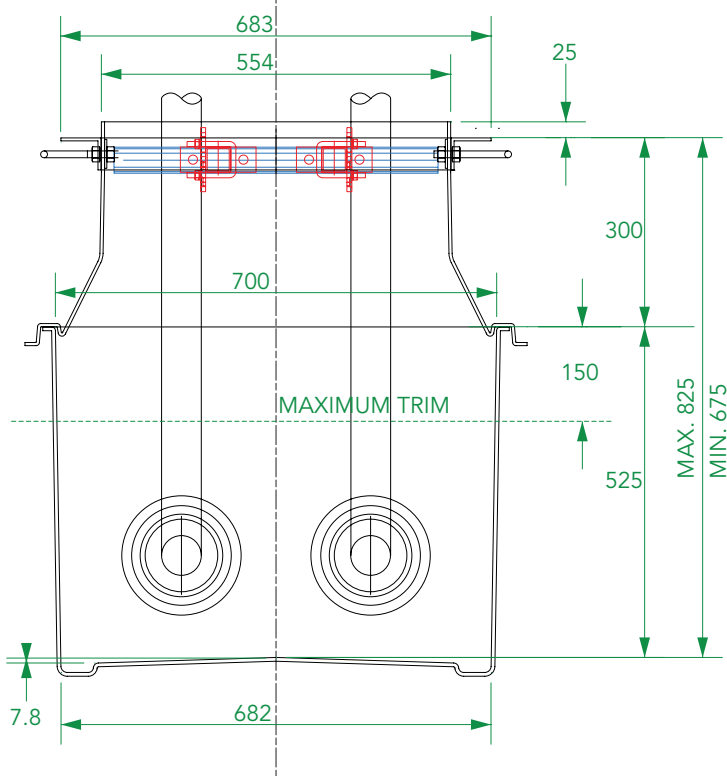

682mm x 682mm GRP solid base sump and corbel to fit 1 hose, 2 hose & 4 hose Gilbarco Electroline Dispenser. Pressure System.

For reference purposes only. This drawing is not a specification. Order against product code only. To enable continuous improvement of our products, the designs and specifications are subject to change without notice.

**FIBRELITE**   
PART OF OPW A DOVER COMPANY

682mm x 682mm GRP solid base sump and corbel to fit 1 hose, 2 hose & 4 hose Gilbarco Electroline Dispenser. Pressure System.

For reference purposes only. This drawing is not a specification. Order against product code only. To enable continuous improvement of our products, the designs and specifications are subject to change without notice.