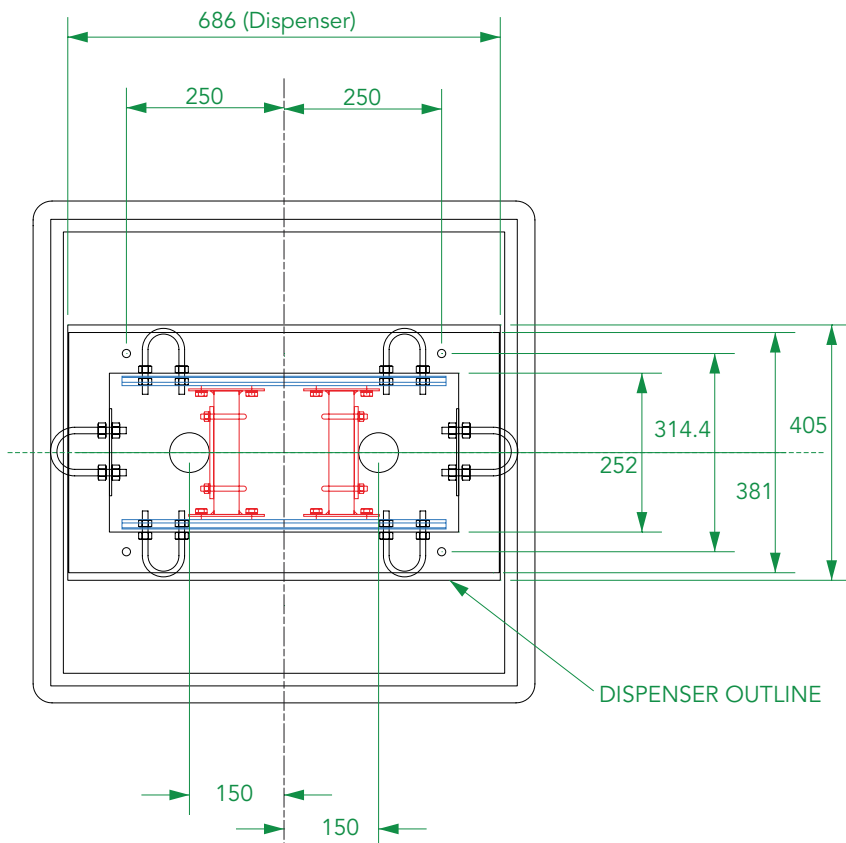

682mm x 682mm GRP solid base sump and corbel to fit 1 hose, 2 hose & 4 hose Gilbarco Electroline Dispenser. Pressure System.

For reference purposes only. This drawing is not a specification. Order against product code only. To enable continuous improvement of our products, the designs and specifications are subject to change without notice.

**FIBRELITE**   
PART OF OPW A DOVER COMPANY

682mm x 682mm GRP solid base sump and corbel to fit 1 hose, 2 hose & 4 hose Gilbarco Electroline Dispenser. Pressure System.

For reference purposes only. This drawing is not a specification. Order against product code only. To enable continuous improvement of our products, the designs and specifications are subject to change without notice.