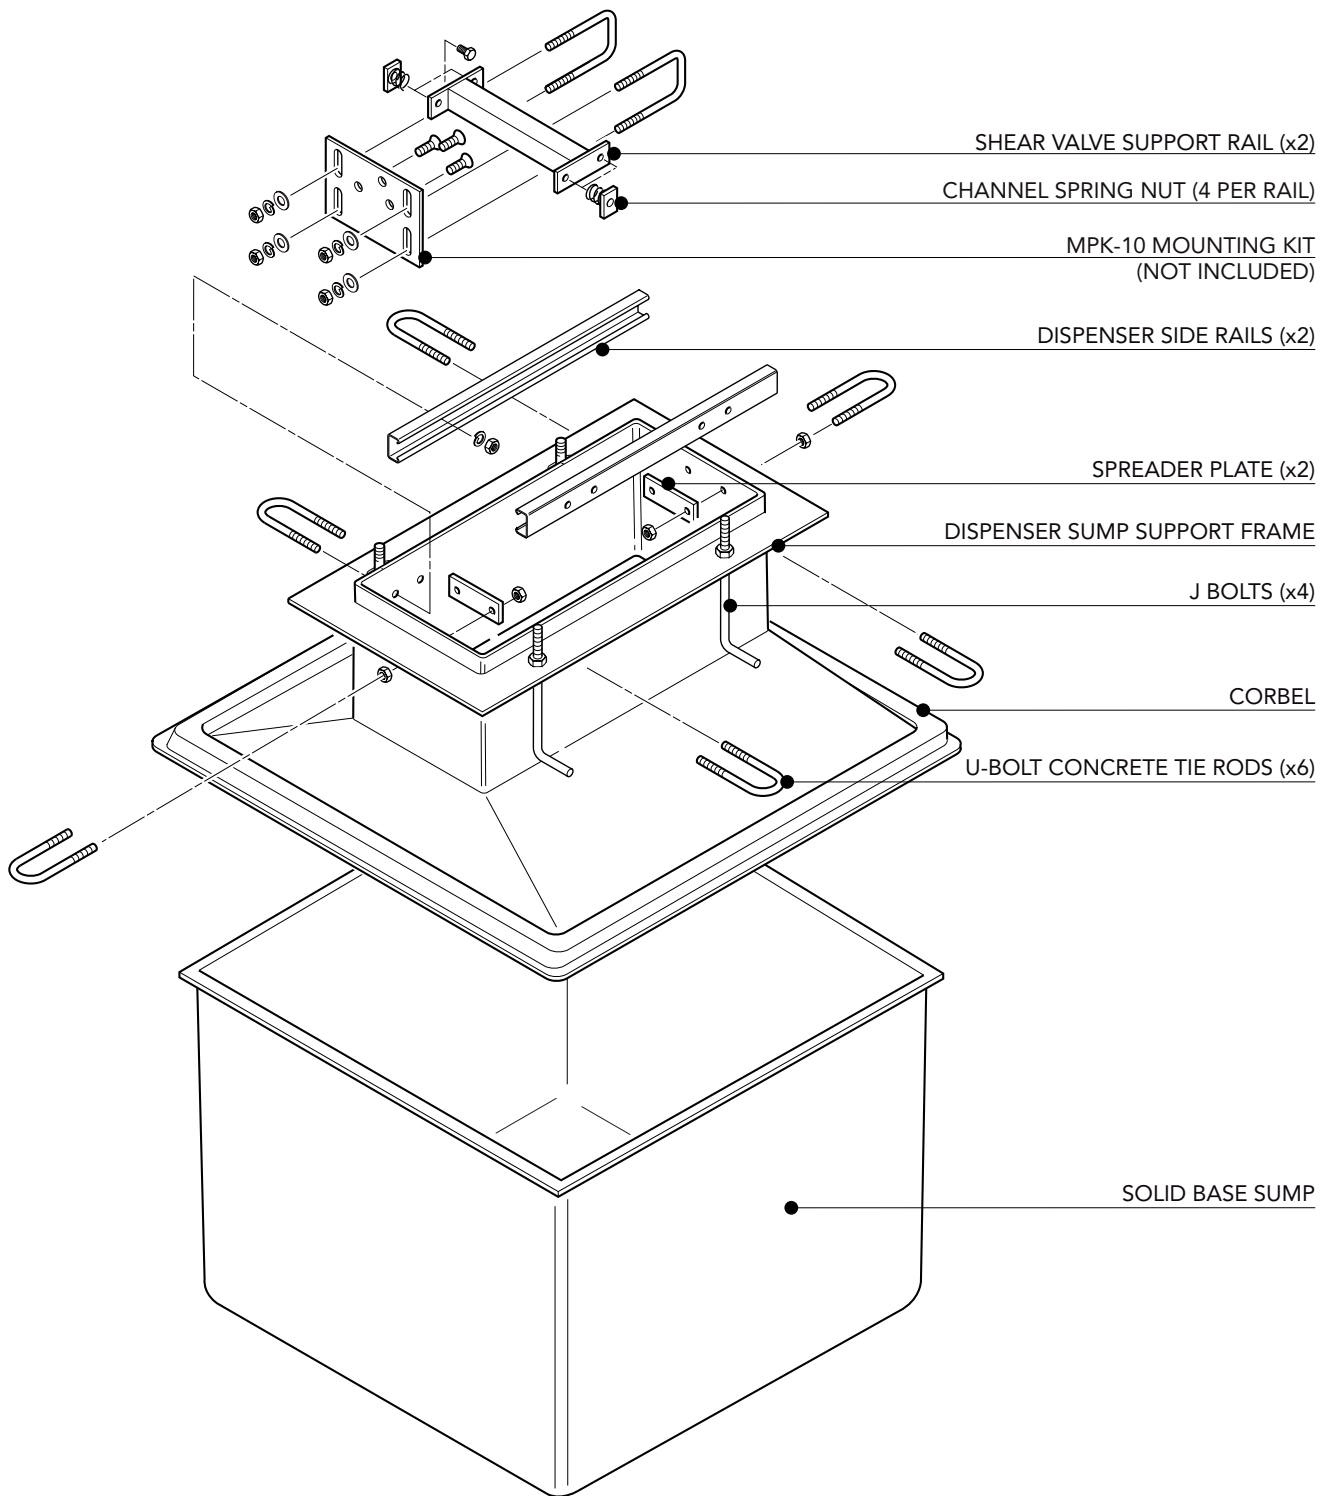

682mm x 682mm GRP solid base sump and corbel to fit 1 hose, 2 hose & 4 hose Gilbarco Electroline Dispenser. Pressure System.

For reference purposes only. This drawing is not a specification. Order against product code only. To enable continuous improvement of our products, the designs and specifications are subject to change without notice.

**FIBRELITE**   
PART OF OPW A DOVER COMPANY

682mm x 682mm GRP solid base sump and corbel to fit 1 hose, 2 hose & 4 hose Gilbarco Electroline Dispenser. Pressure System.

For reference purposes only. This drawing is not a specification. Order against product code only. To enable continuous improvement of our products, the designs and specifications are subject to change without notice.