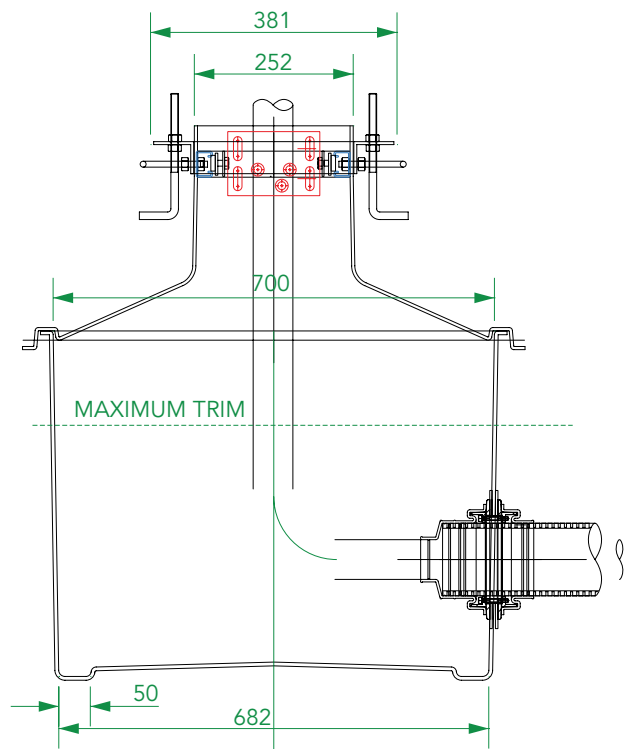

682mm x 682mm GRP solid base sump and corbel to fit 1 hose, 2 hose & 4 hose Gilbarco Electroline Dispenser. Pressure System.

For reference purposes only. This drawing is not a specification. Order against product code only. To enable continuous improvement of our products, the designs and specifications are subject to change without notice.

**FIBRELITE**   
PART OF OPW A DOVER COMPANY

682mm x 682mm GRP solid base sump and corbel to fit 1 hose, 2 hose & 4 hose Gilbarco Electroline Dispenser. Pressure System.

For reference purposes only. This drawing is not a specification. Order against product code only. To enable continuous improvement of our products, the designs and specifications are subject to change without notice.