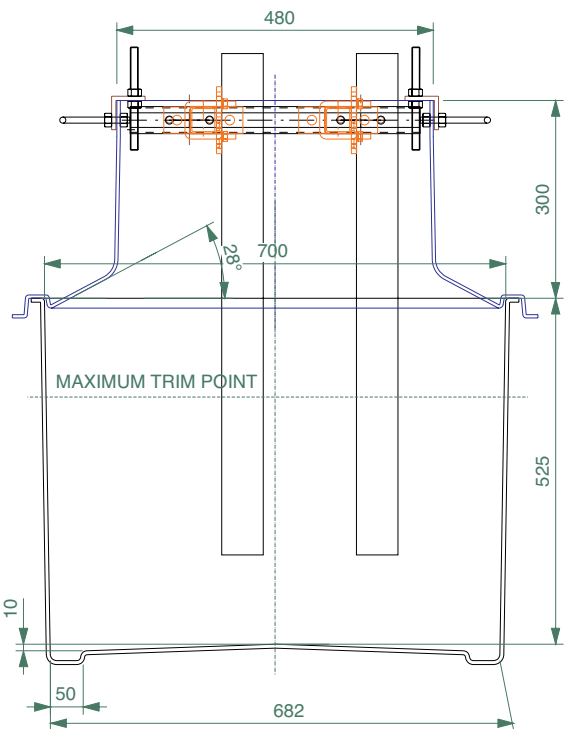

682mm x 682mm GRP solid base sump and corbel to fit GobaStar 4 Hose dispenser.

For reference purposes only. This drawing is not a specification. Order against product code only. To enable continuous improvement of our products, the designs and specifications are subject to change without notice.

FIBRELITE 
PART OF OPW A DOVER COMPANY

682mm x 682mm GRP solid base sump and corbel to fit GobaStar 4 Hose dispenser.

For reference purposes only. This drawing is not a specification. Order against product code only. To enable continuous improvement of our products, the designs and specifications are subject to change without notice.