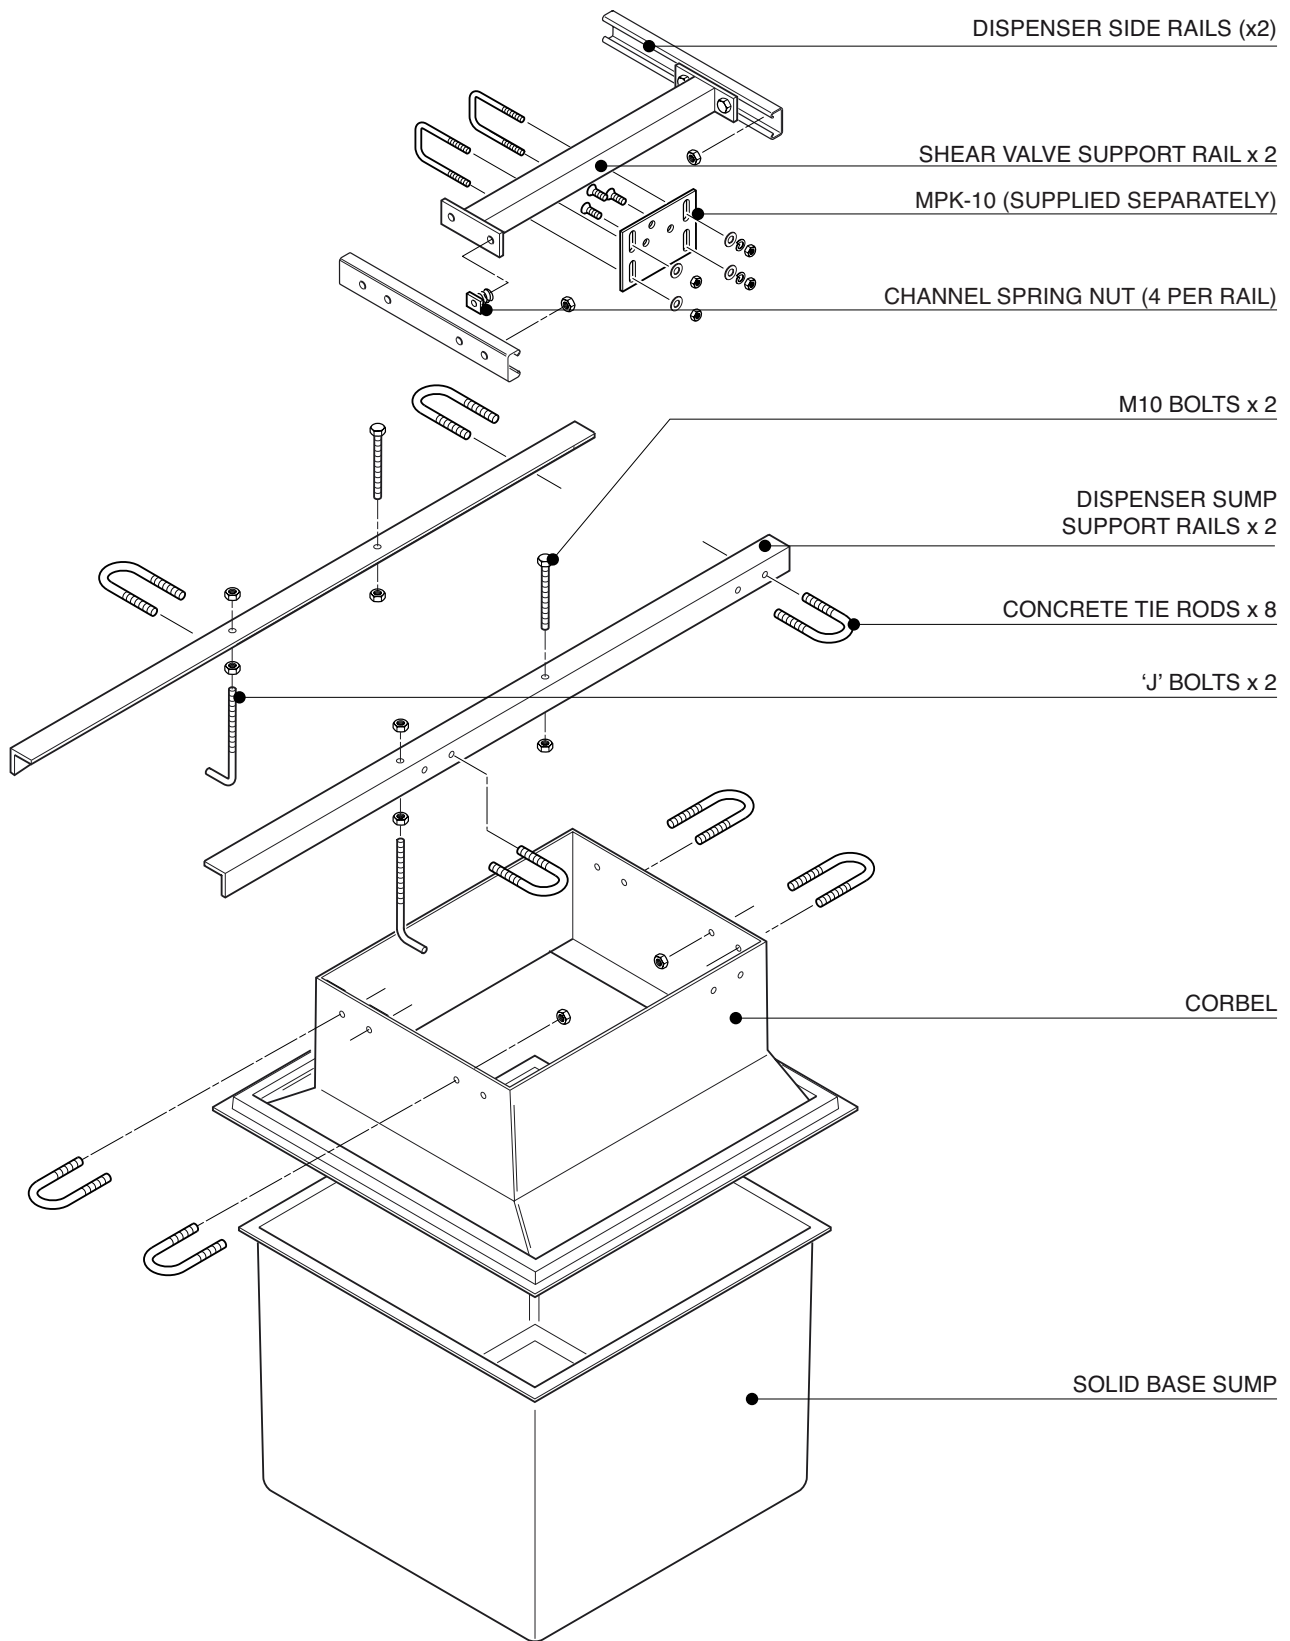

682mm x 682mm GRP solid base sump and corbel to fit GobaStar 4 Hose dispenser.

For reference purposes only. This drawing is not a specification. Order against product code only. To enable continuous improvement of our products, the designs and specifications are subject to change without notice.

FIBRELITE 
PART OF OPW A DOVER COMPANY

682mm x 682mm GRP solid base sump and corbel to fit GobaStar 4 Hose dispenser.

For reference purposes only. This drawing is not a specification. Order against product code only. To enable continuous improvement of our products, the designs and specifications are subject to change without notice.