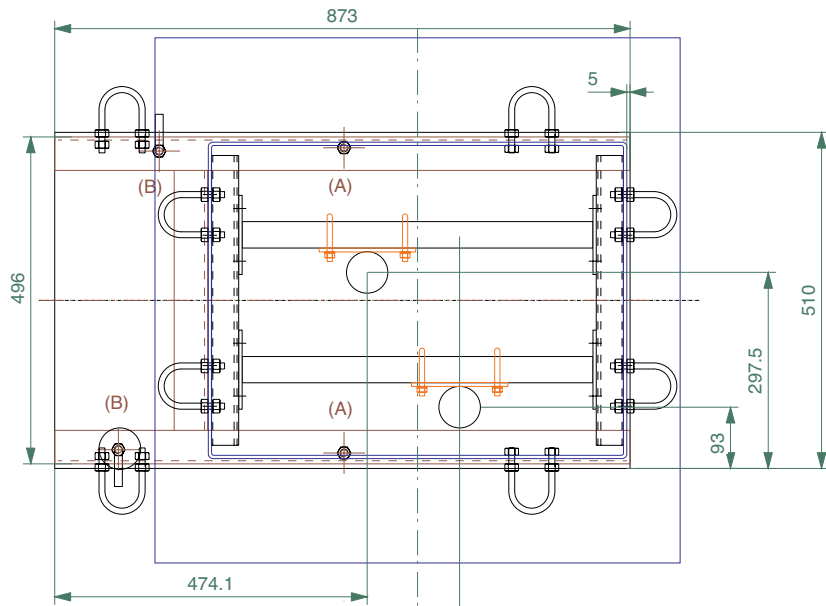

682mm x 682mm GRP solid base sump and corbel to fit GobaStar 4 Hose dispenser.

For reference purposes only. This drawing is not a specification. Order against product code only. To enable continuous improvement of our products, the designs and specifications are subject to change without notice.

FIBRELITE 
PART OF OPW A DOVER COMPANY

682mm x 682mm GRP solid base sump and corbel to fit GobaStar 4 Hose dispenser.

For reference purposes only. This drawing is not a specification. Order against product code only. To enable continuous improvement of our products, the designs and specifications are subject to change without notice.