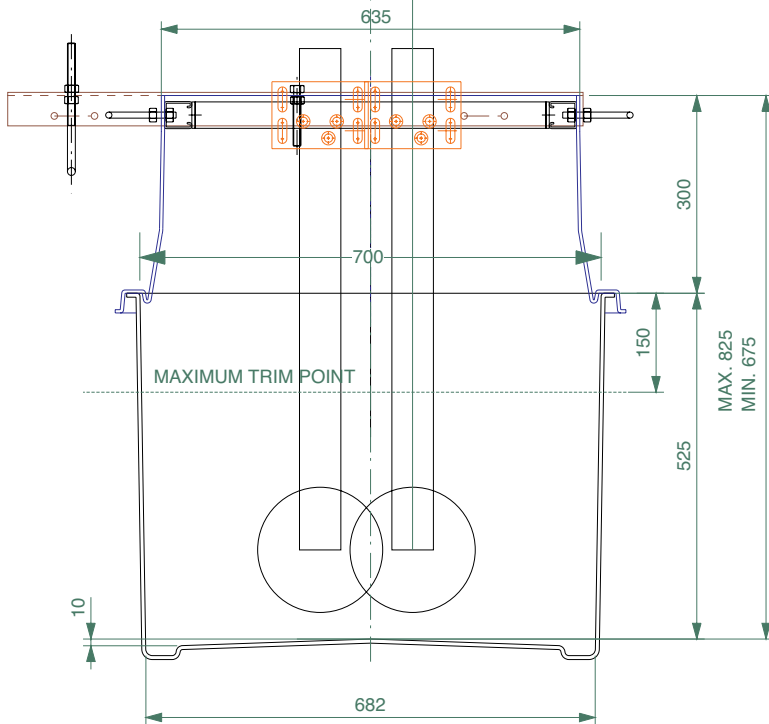

682mm x 682mm GRP solid base sump and corbel to fit GobaStar 4 Hose dispenser.

For reference purposes only. This drawing is not a specification. Order against product code only. To enable continuous improvement of our products, the designs and specifications are subject to change without notice.

FIBRELITE 
PART OF OPW A DOVER COMPANY

682mm x 682mm GRP solid base sump and corbel to fit GobaStar 4 Hose dispenser.

For reference purposes only. This drawing is not a specification. Order against product code only. To enable continuous improvement of our products, the designs and specifications are subject to change without notice.