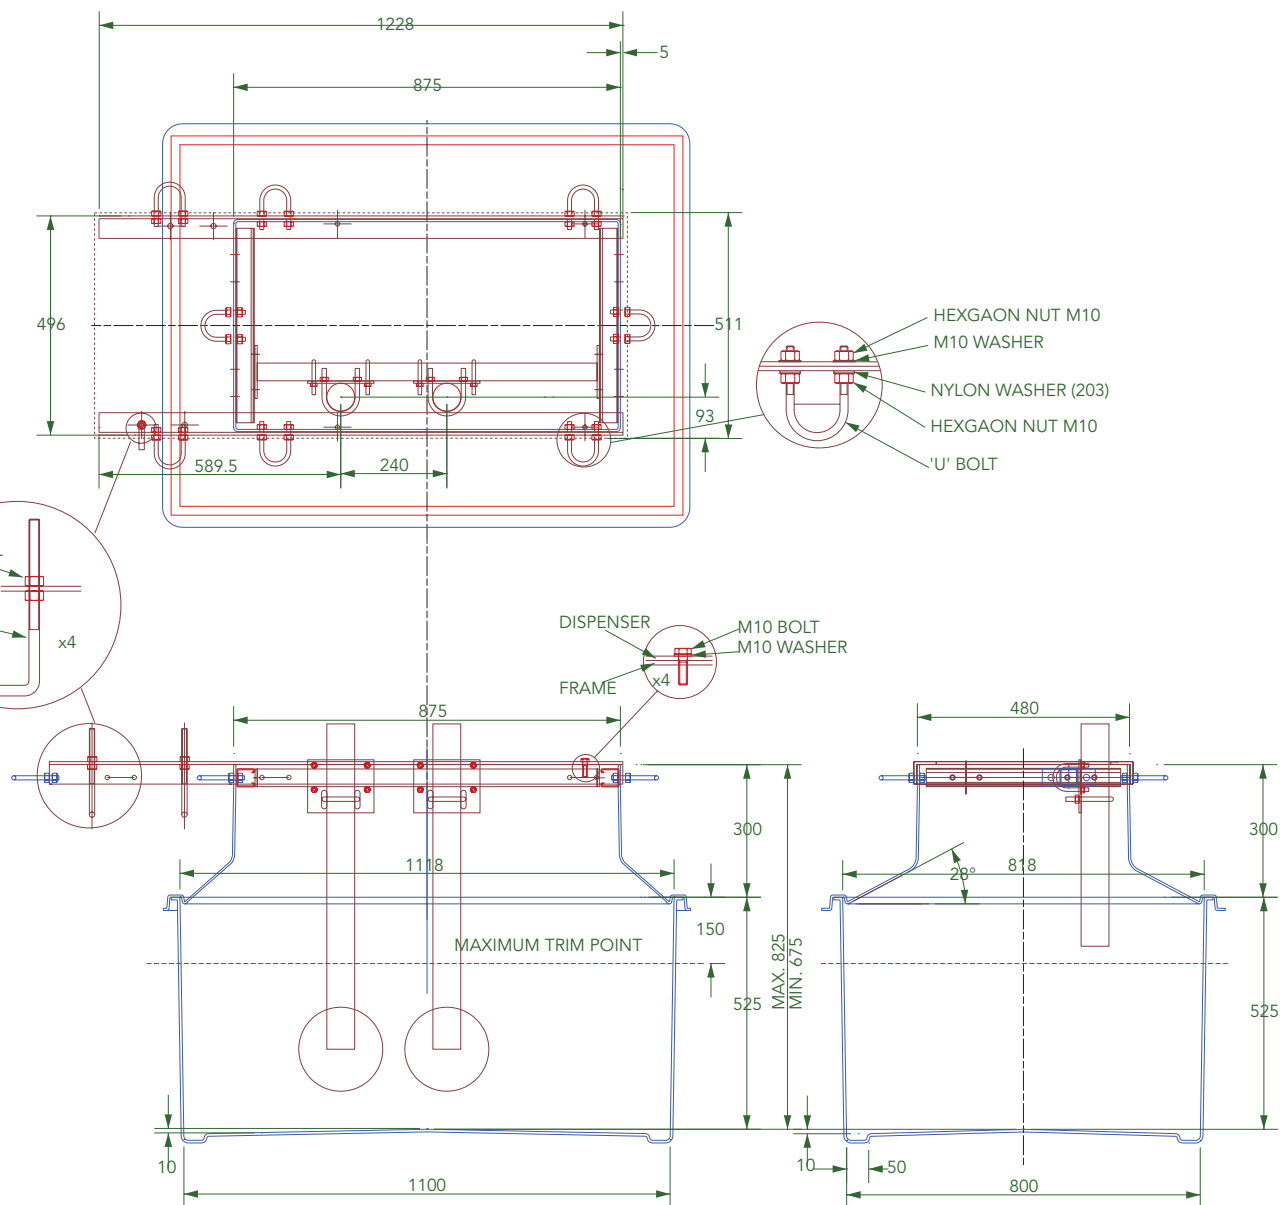

1100mm x 800mm GRP solid base sump and corbel to fit GoyalStar 4 Hose dispenser. Side rail version.

For reference purposes only. This drawing is not a specification. Order against product code only. To enable continuous improvement of our products, the designs and specifications are subject to change without notice.

FIBRELITE 
PART OF OPW A DOVER COMPANY

1100mm x 800mm GRP solid base sump and corbel to fit GobaStar 4 Hose dispenser. Side rail version.

For reference purposes only. This drawing is not a specification. Order against product code only. To enable continuous improvement of our products, the designs and specifications are subject to change without notice.

FIBRELITE 
 PART OF OPW A DOWER COMPANY

1100mm x 800mm GRP solid base sump and corbel to fit GobaStar 4 Hose dispenser. Side rail version.

For reference purposes only. This drawing is not a specification. Order against product code only. To enable continuous improvement of our products, the designs and specifications are subject to change without notice.