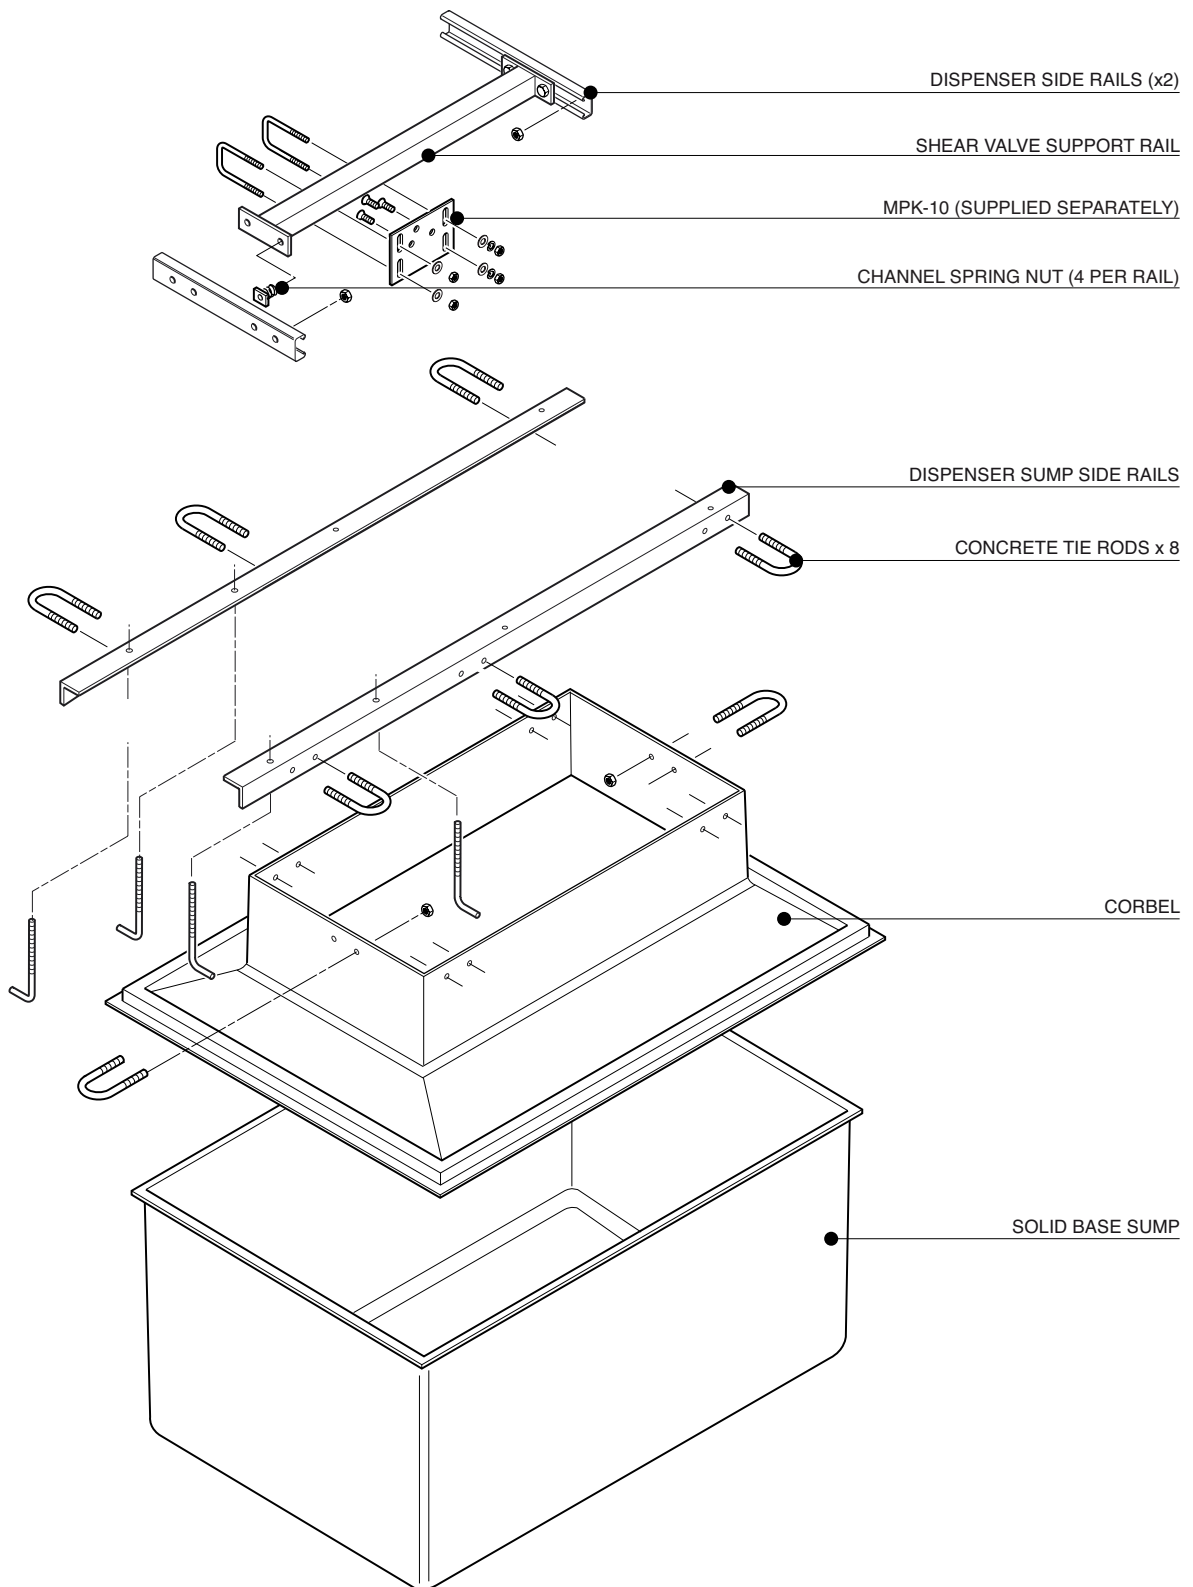

1100mm x 800mm GRP solid base sump and corbel to fit GoyalStar 4 Hose dispenser. Side rail version.

For reference purposes only. This drawing is not a specification. Order against product code only. To enable continuous improvement of our products, the designs and specifications are subject to change without notice.

FIBRELITE 
PART OF OPW A DOVER COMPANY

1100mm x 800mm GRP solid base sump and corbel to fit GobaStar 4 Hose dispenser. Side rail version.

For reference purposes only. This drawing is not a specification. Order against product code only. To enable continuous improvement of our products, the designs and specifications are subject to change without notice.

FIBRELITE 
 PART OF OPW A DOWER COMPANY

1100mm x 800mm GRP solid base sump and corbel to fit GobaStar 4 Hose dispenser. Side rail version.

For reference purposes only. This drawing is not a specification. Order against product code only. To enable continuous improvement of our products, the designs and specifications are subject to change without notice.