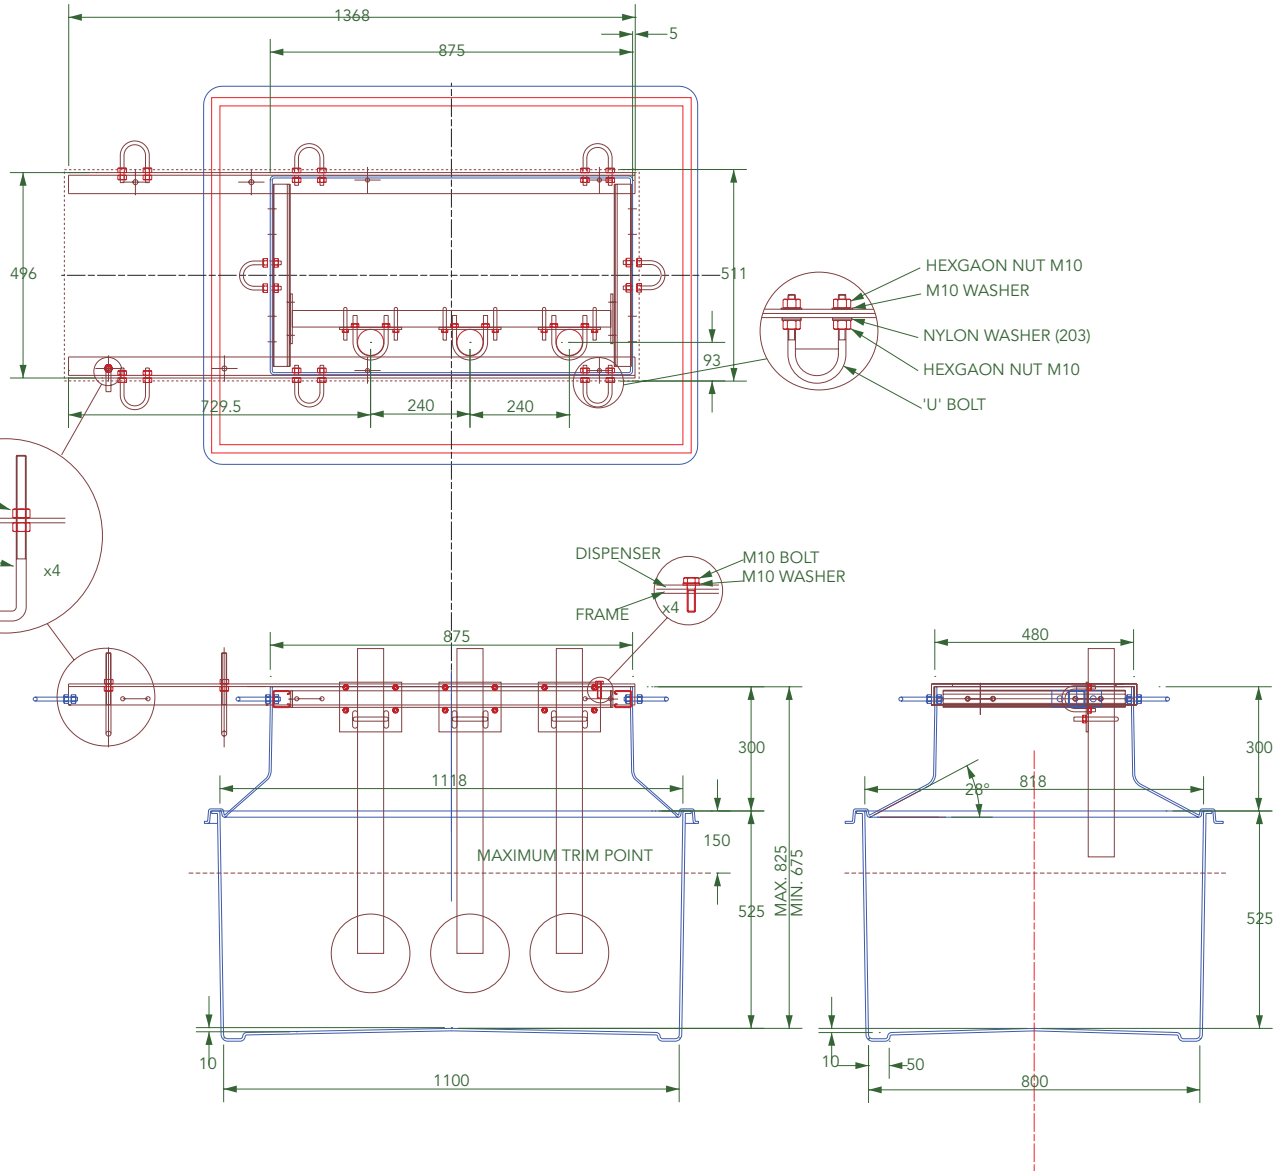

1100mm x 800mm GRP solid base sump and corbel to fit GoyalStar 6 Hose dispenser. Side rail version.

For reference purposes only. This drawing is not a specification. Order against product code only. To enable continuous improvement of our products, the designs and specifications are subject to change without notice.

FIBRELITE 
PART OF OPW A DOVER COMPANY

1100mm x 800mm GRP solid base sump and corbel to fit GobaStar 6 Hose dispenser. Side rail version.

For reference purposes only. This drawing is not a specification. Order against product code only. To enable continuous improvement of our products, the designs and specifications are subject to change without notice.

FIBRELITE 
PART OF OPW A DOVER COMPANY

1100mm x 800mm GRP solid base sump and corbel to fit GoyalStar 6 Hose dispenser. Side rail version.

For reference purposes only. This drawing is not a specification. Order against product code only. To enable continuous improvement of our products, the designs and specifications are subject to change without notice.