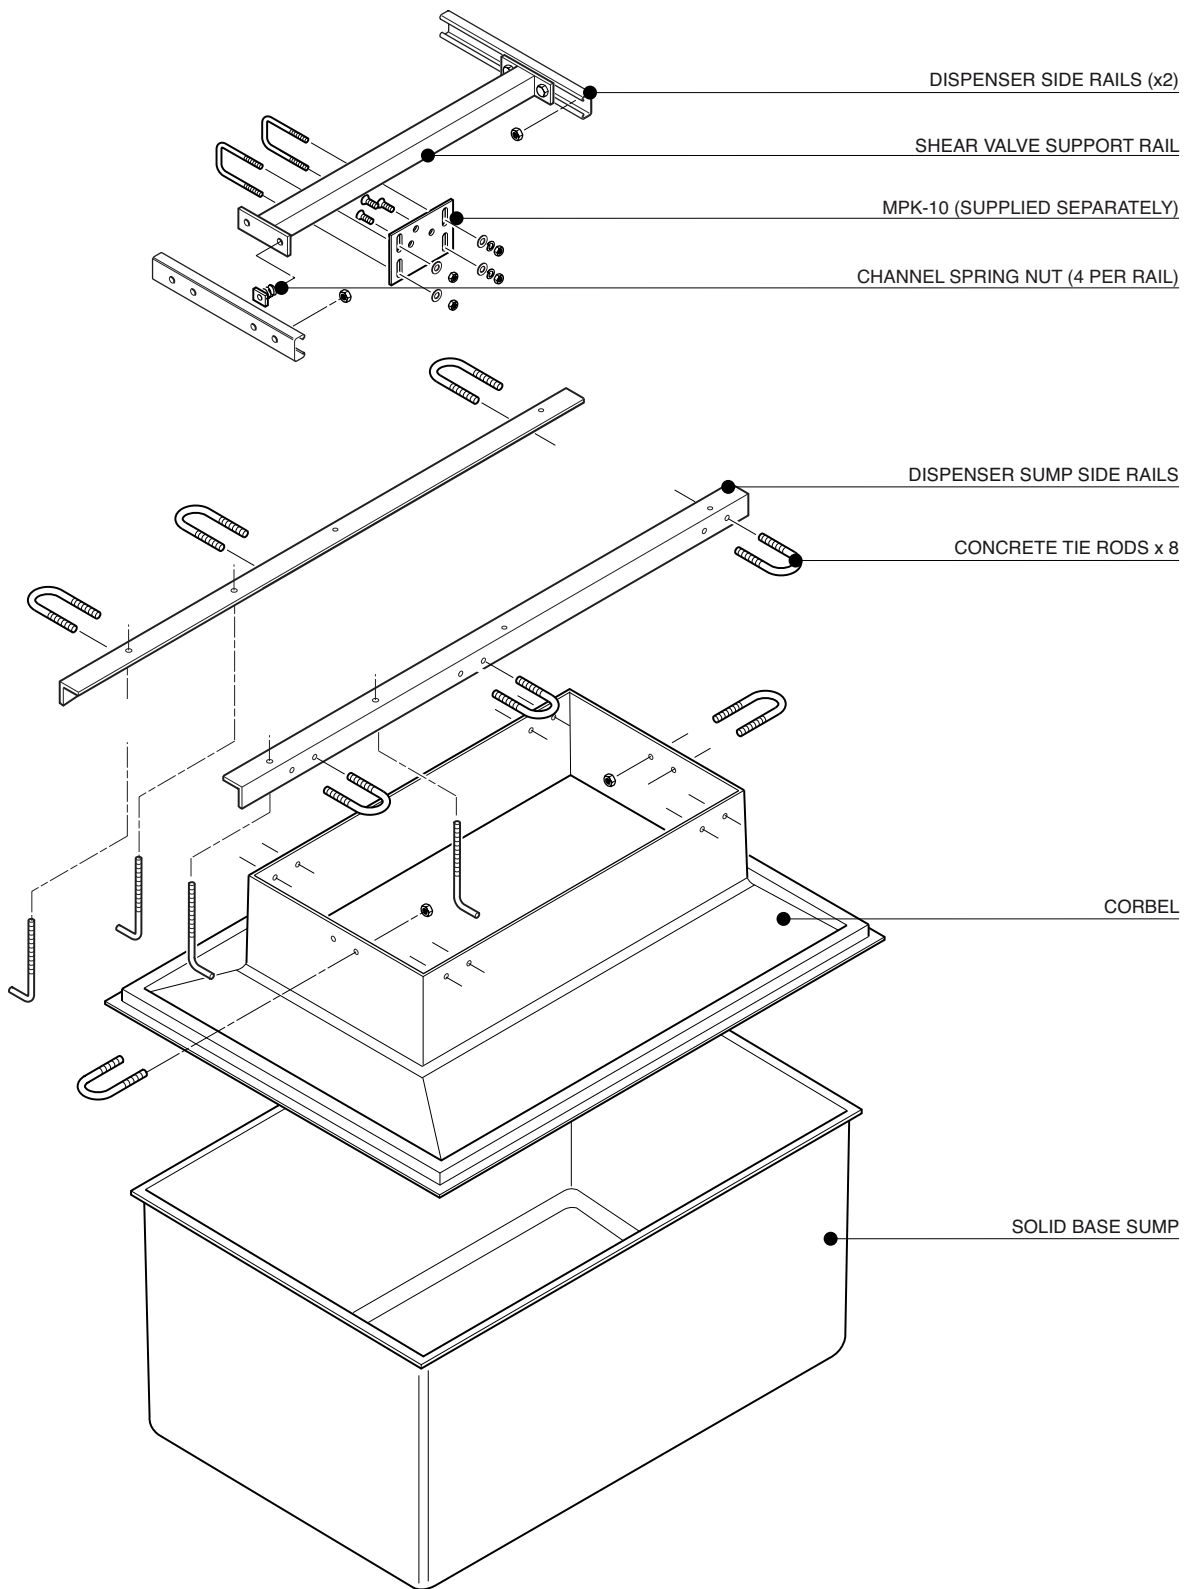

1100mm x 800mm GRP solid base sump and corbel to fit GoyalStar 6 Hose dispenser. Side rail version.

For reference purposes only. This drawing is not a specification. Order against product code only. To enable continuous improvement of our products, the designs and specifications are subject to change without notice.

FIBRELITE 
PART OF OPW A DOVER COMPANY

1100mm x 800mm GRP solid base sump and corbel to fit GobaStar 6 Hose dispenser. Side rail version.

For reference purposes only. This drawing is not a specification. Order against product code only. To enable continuous improvement of our products, the designs and specifications are subject to change without notice.

FIBRELITE 
PART OF OPW A DOVER COMPANY

1100mm x 800mm GRP solid base sump and corbel to fit GoyalStar 6 Hose dispenser. Side rail version.

For reference purposes only. This drawing is not a specification. Order against product code only. To enable continuous improvement of our products, the designs and specifications are subject to change without notice.