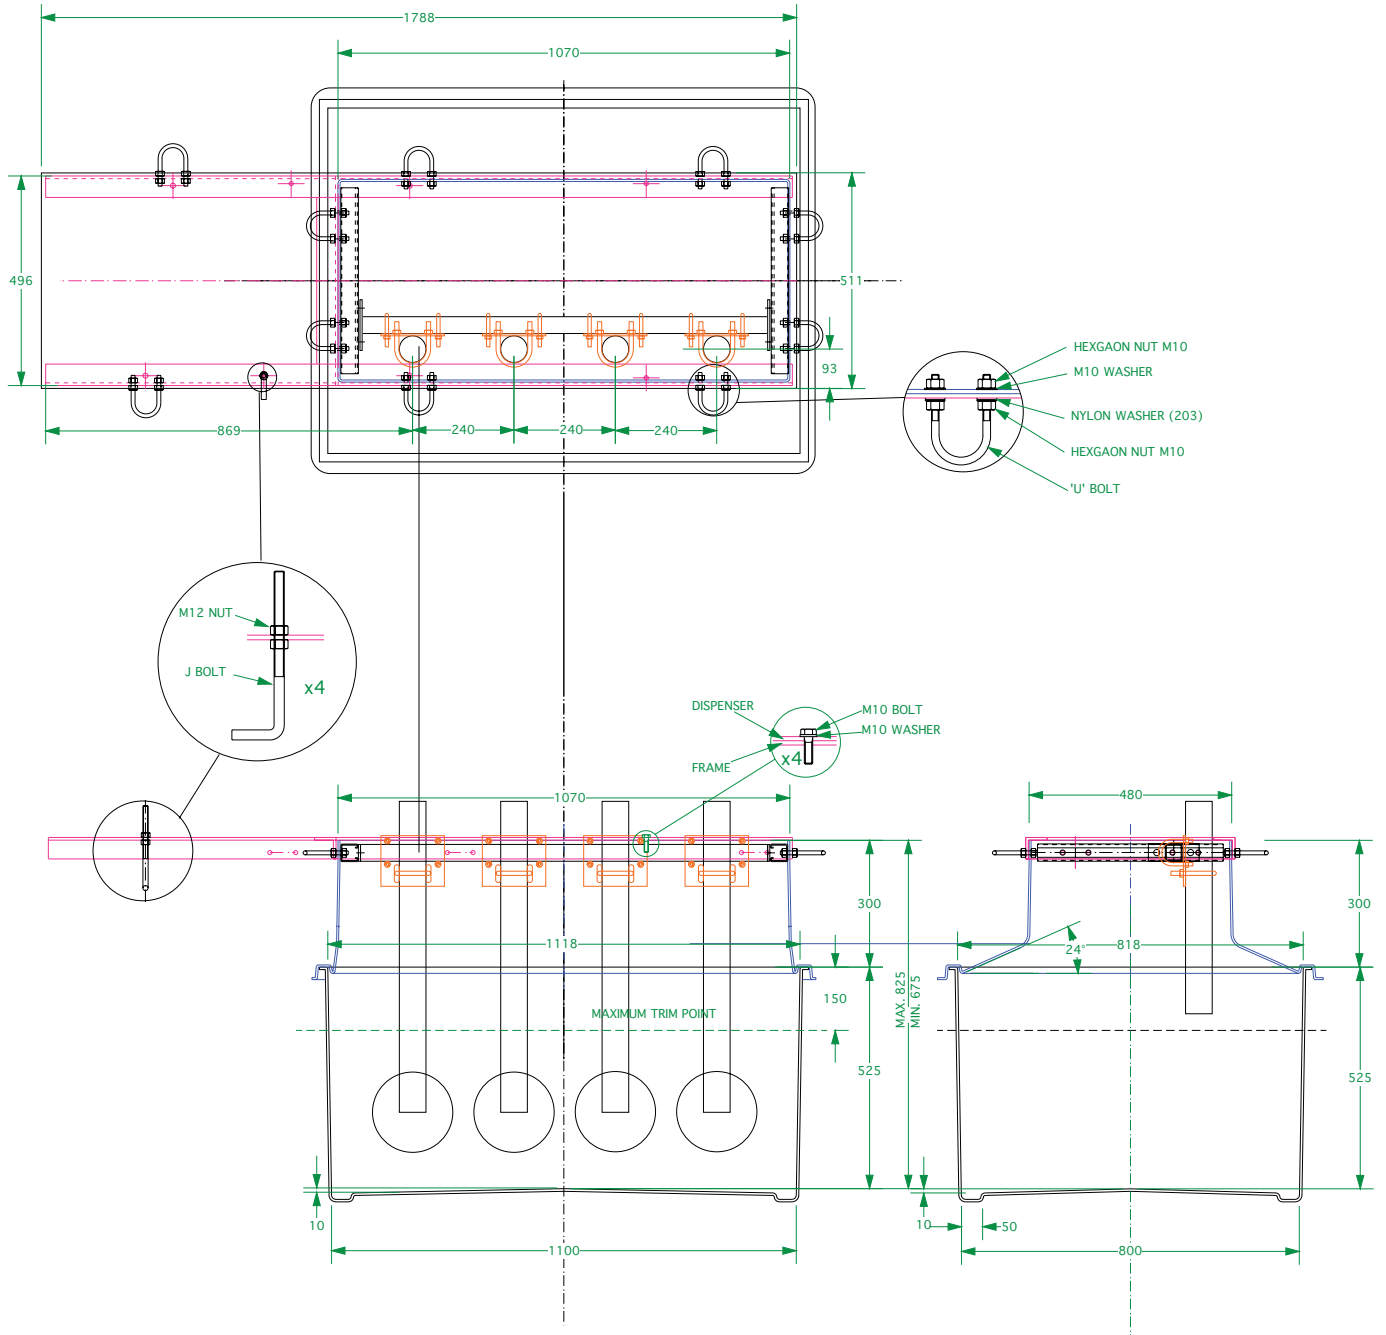

1100mm x 800mm GRP solid base sump and corbel to fit GobaStar 8 Hose dispenser. Side rail version.

For reference purposes only. This drawing is not a specification. Order against product code only. To enable continuous improvement of our products, the designs and specifications are subject to change without notice.

FIBRELITE 
PART OF OPW A DOVER COMPANY

1100mm x 800mm GRP solid base sump and corbel to fit GobaStar 8 Hose dispenser. Side rail version.

For reference purposes only. This drawing is not a specification. Order against product code only. To enable continuous improvement of our products, the designs and specifications are subject to change without notice.

FIBRELITE 
PART OF OPW A DOVER COMPANY

1100mm x 800mm GRP solid base sump and corbel to fit GoyalStar 8 Hose dispenser. Side rail version.

For reference purposes only. This drawing is not a specification. Order against product code only. To enable continuous improvement of our products, the designs and specifications are subject to change without notice.