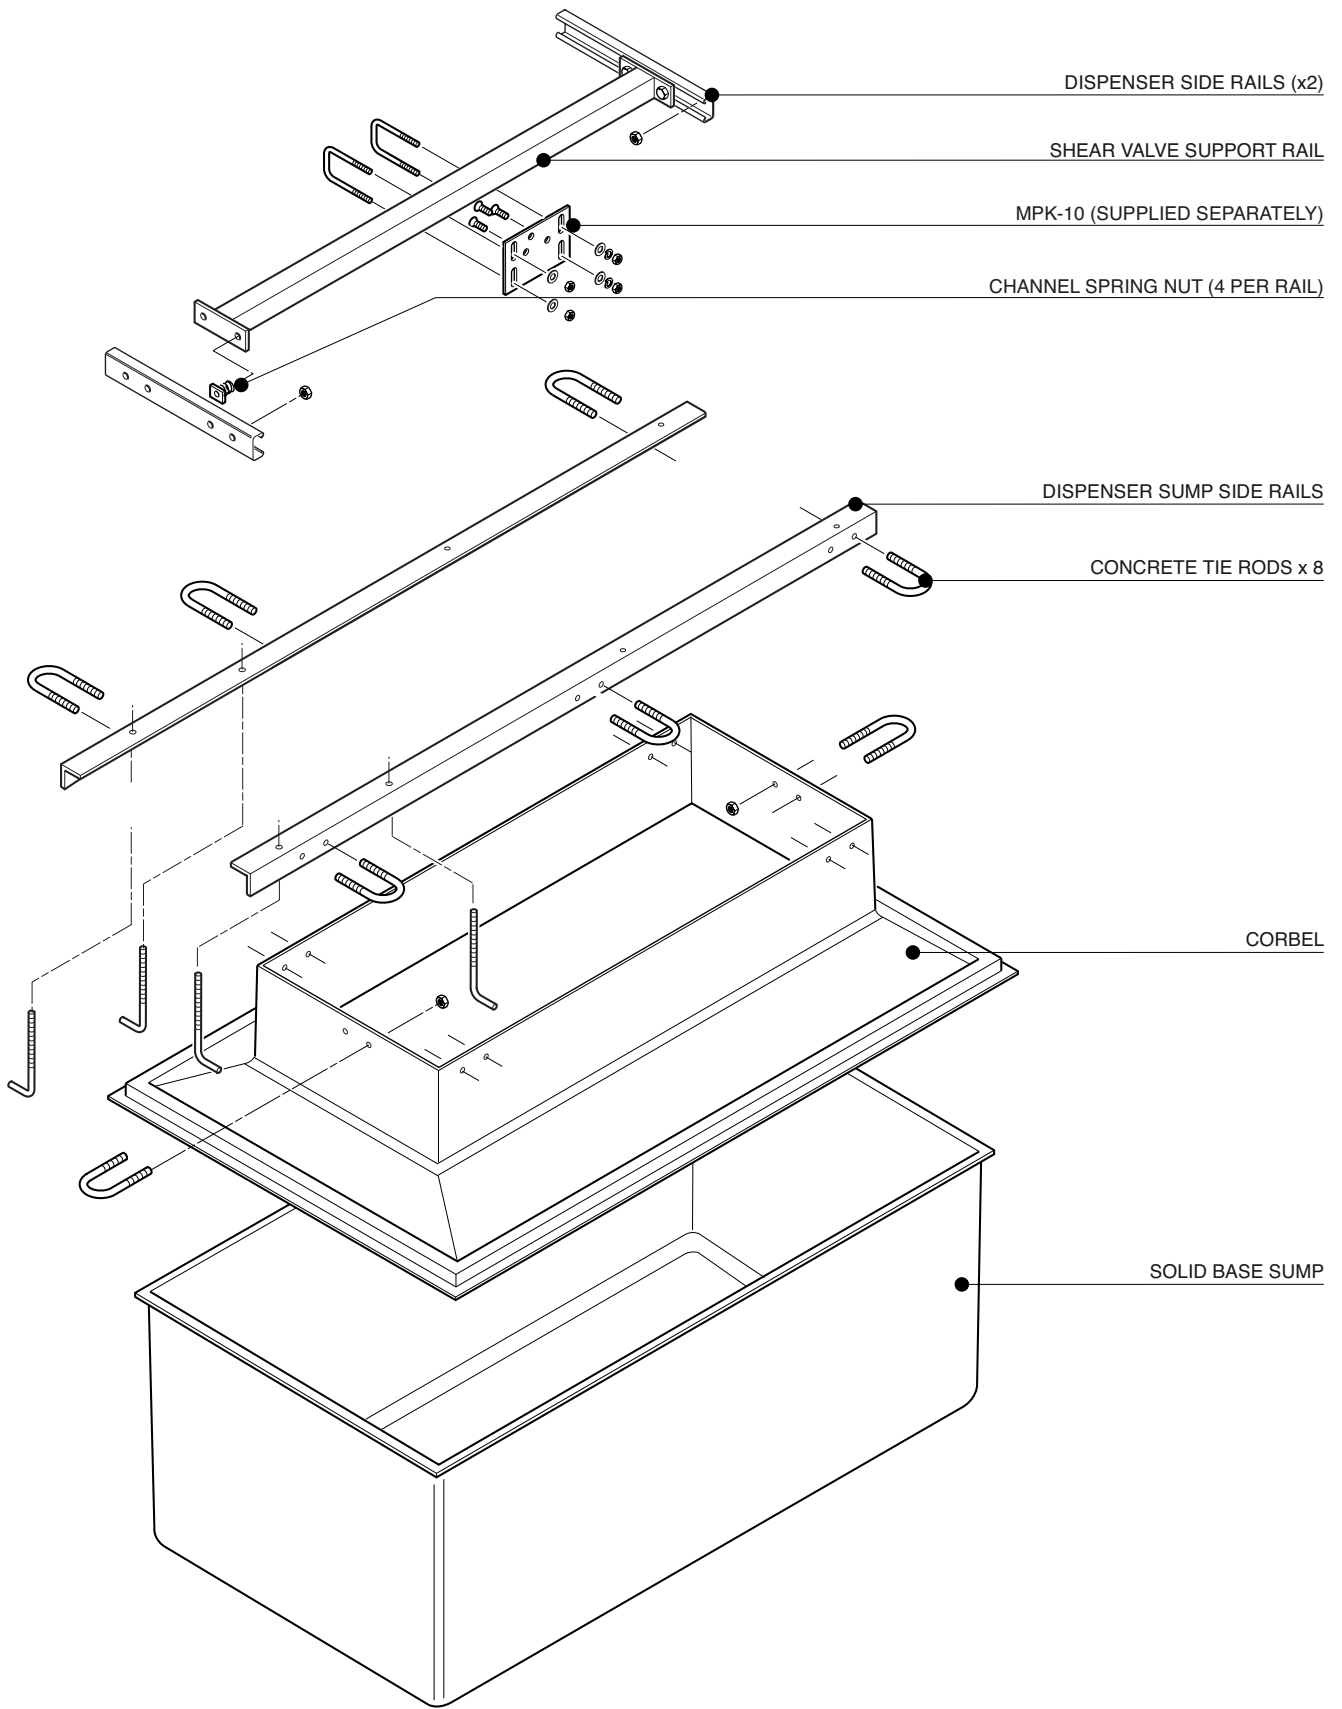

1100mm x 800mm GRP solid base sump and corbel to fit GobaStar 8 Hose dispenser. Side rail version.

For reference purposes only. This drawing is not a specification. Order against product code only. To enable continuous improvement of our products, the designs and specifications are subject to change without notice.

FIBRELITE 
PART OF OPW A DOVER COMPANY

1100mm x 800mm GRP solid base sump and corbel to fit GobaStar 8 Hose dispenser. Side rail version.

For reference purposes only. This drawing is not a specification. Order against product code only. To enable continuous improvement of our products, the designs and specifications are subject to change without notice.

FIBRELITE 
PART OF OPW A DOVER COMPANY

1100mm x 800mm GRP solid base sump and corbel to fit GoyalStar 8 Hose dispenser. Side rail version.

For reference purposes only. This drawing is not a specification. Order against product code only. To enable continuous improvement of our products, the designs and specifications are subject to change without notice.