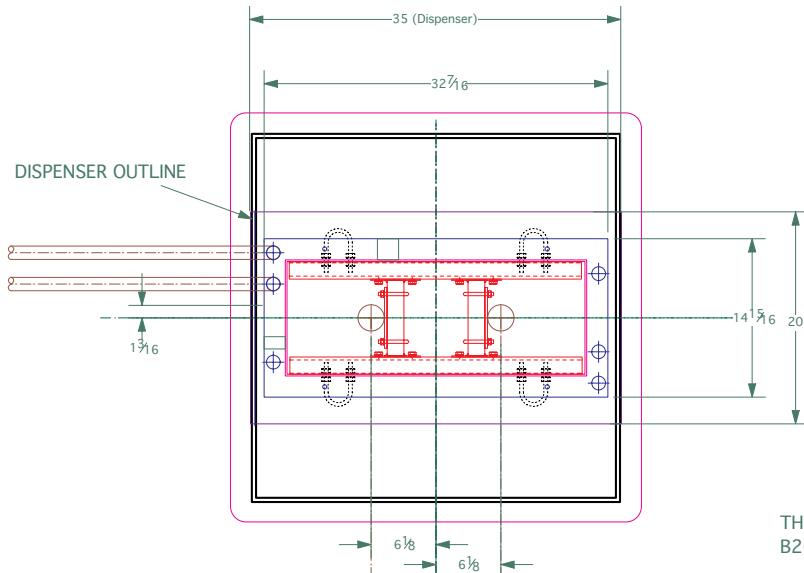

THE ADVANTAGE DUAL QUAD AND SUPER HI MODELS:
B20, B21, BDO, BD1, BD42 & B43