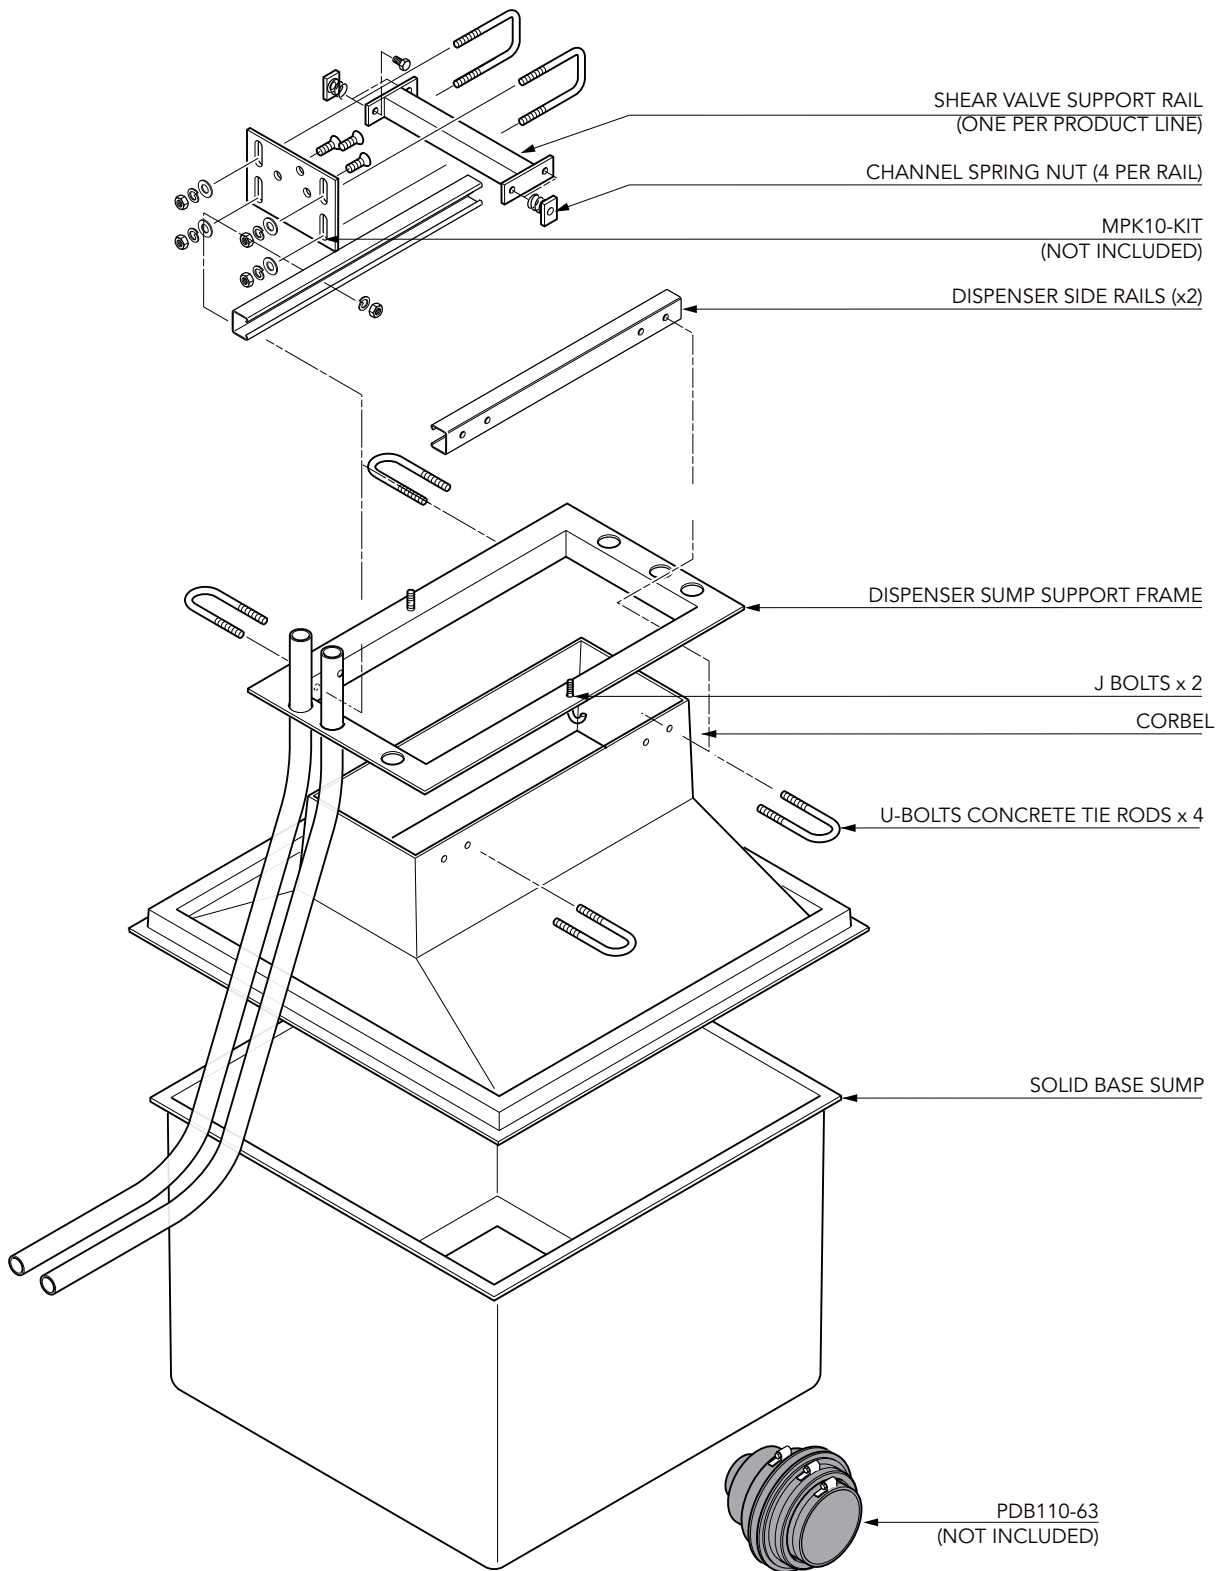

862mm x 862mm GRP solid base sump and corbel to fit Wayne Vista narrow body (35") models

For reference purposes only. This drawing is not a specification. Order against product code only. To enable continuous improvement of our products, the designs and specifications are subject to change without notice.

FIBRELITE 
PART OF OPW A DOVER COMPANY

862mm x 862mm GRP solid base sump and corbel to fit Wayne Vista narrow body (35") models

For reference purposes only. This drawing is not a specification. Order against product code only. To enable continuous improvement of our products, the designs and specifications are subject to change without notice.