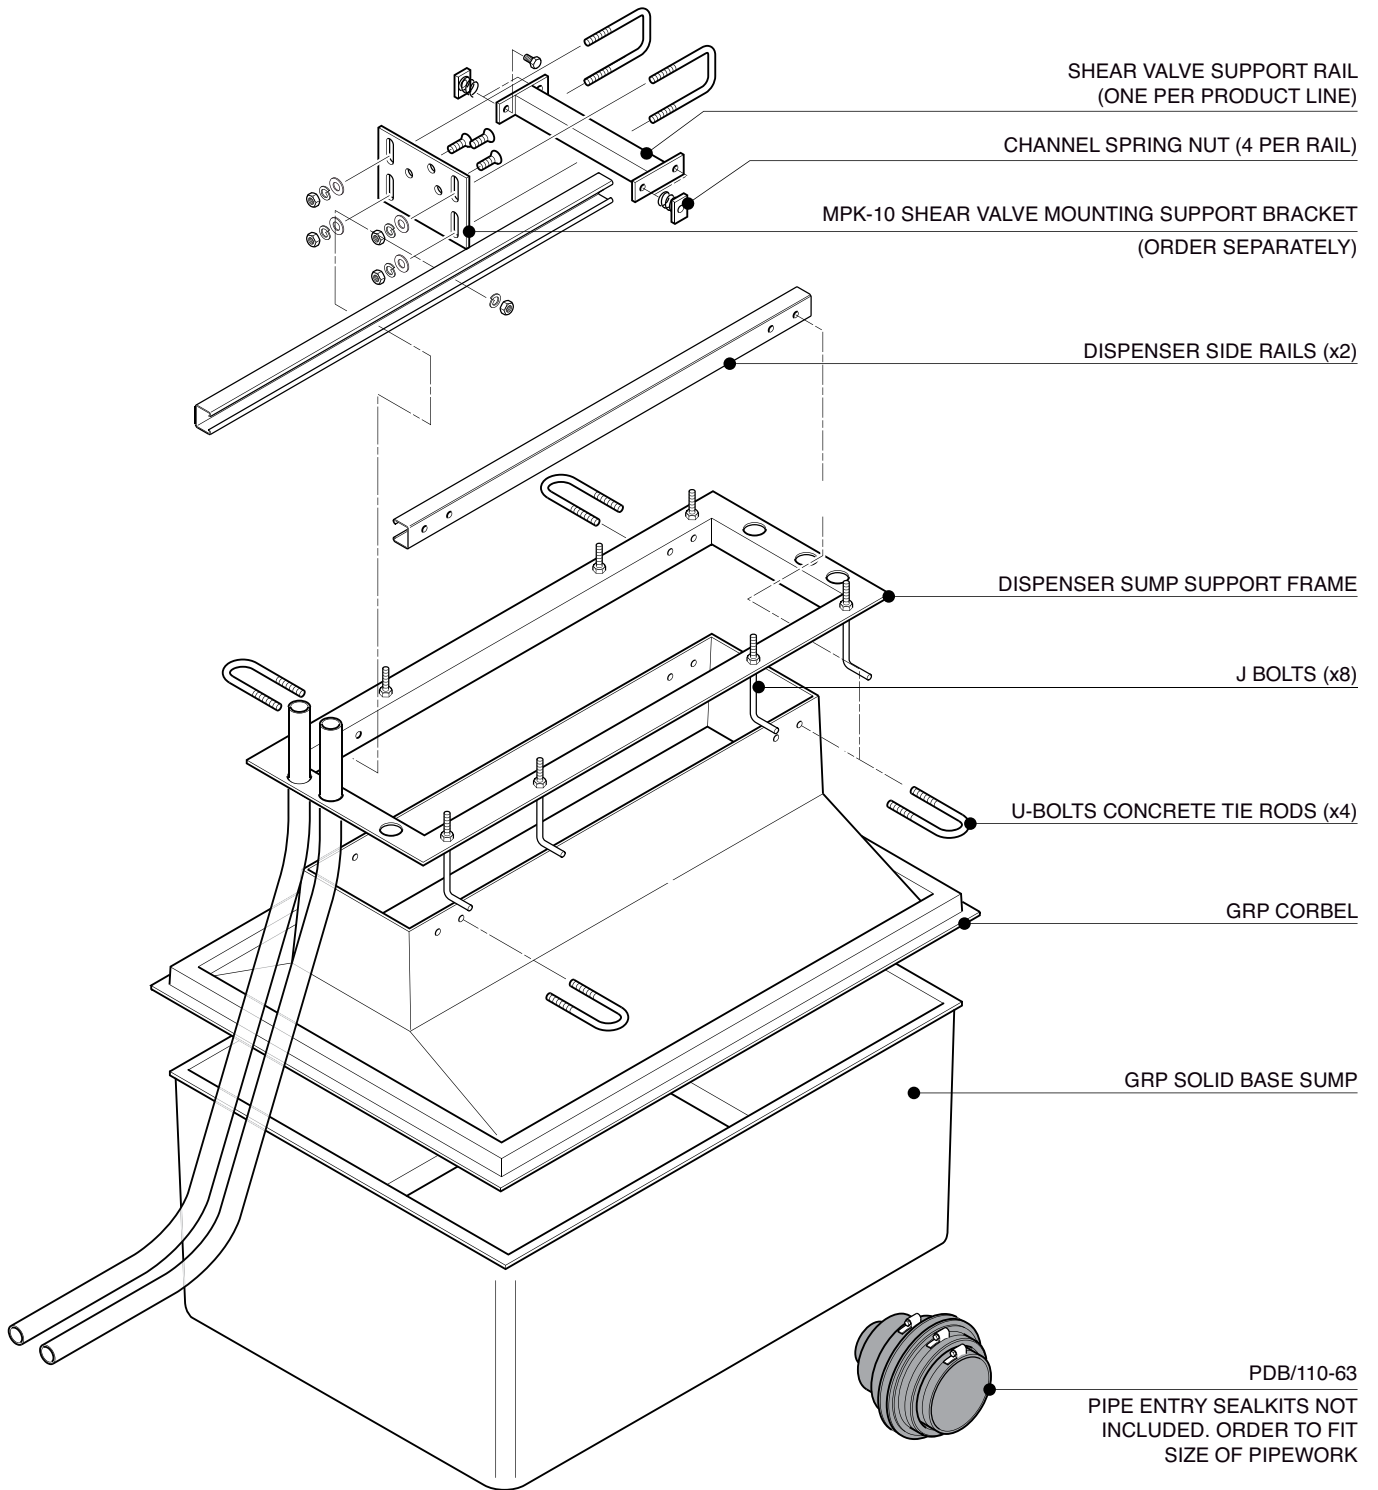

1100mm x 800mm GRP solid base sump and corbel to fit Wayne Vista wide body (48") models. Metalwork included.

For reference purposes only. This drawing is not a specification. Order against product code only. To enable continuous improvement of our products, the designs and specifications are subject to change without notice.

**FIBRELITE**   
 PART OF OPW A DOVER COMPANY

1100mm x 800mm GRP solid base sump and corbel to fit Wayne Vista wide body (48") models. Metalwork included.

For reference purposes only. This drawing is not a specification. Order against product code only. To enable continuous improvement of our products, the designs and specifications are subject to change without notice.