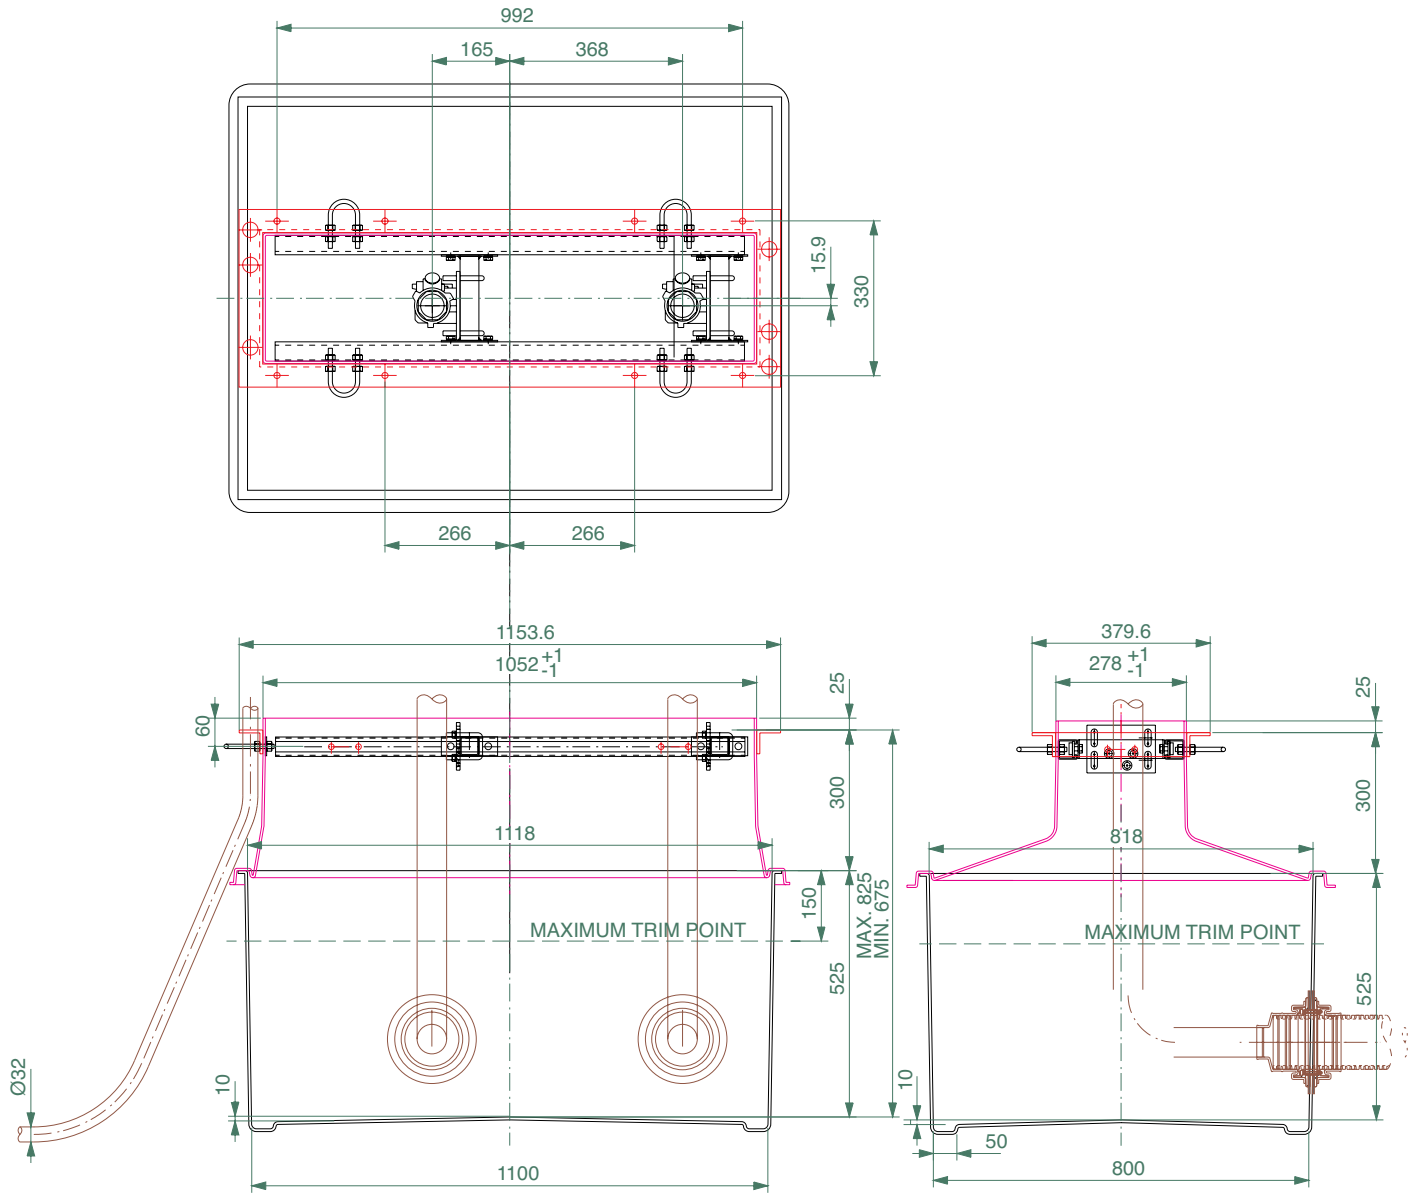

1100mm x 800mm GRP solid base sump and corbel to fit Wayne Vista wide body (48") models. Metalwork included.

For reference purposes only. This drawing is not a specification. Order against product code only. To enable continuous improvement of our products, the designs and specifications are subject to change without notice.

**FIBRELITE**   
 PART OF OPW A DOVER COMPANY

1100mm x 800mm GRP solid base sump and corbel to fit Wayne Vista wide body (48") models. Metalwork included.

For reference purposes only. This drawing is not a specification. Order against product code only. To enable continuous improvement of our products, the designs and specifications are subject to change without notice.