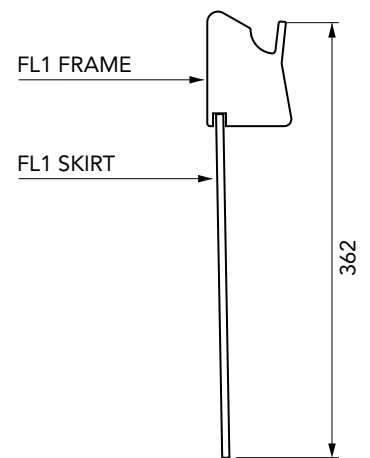

300mm deep FRP skirt to fit FL1 cover.

For reference purposes only. This drawing is not a specification. Order against product code only. To enable continuous improvement of our products, the designs and specifications are subject to change without notice.

FIBRELITE 
PART OF OPW A DOVER COMPANY

300mm deep FRP skirt to fit FL1 cover.

For reference purposes only. This drawing is not a specification. Order against product code only. To enable continuous improvement of our products, the designs and specifications are subject to change without notice.