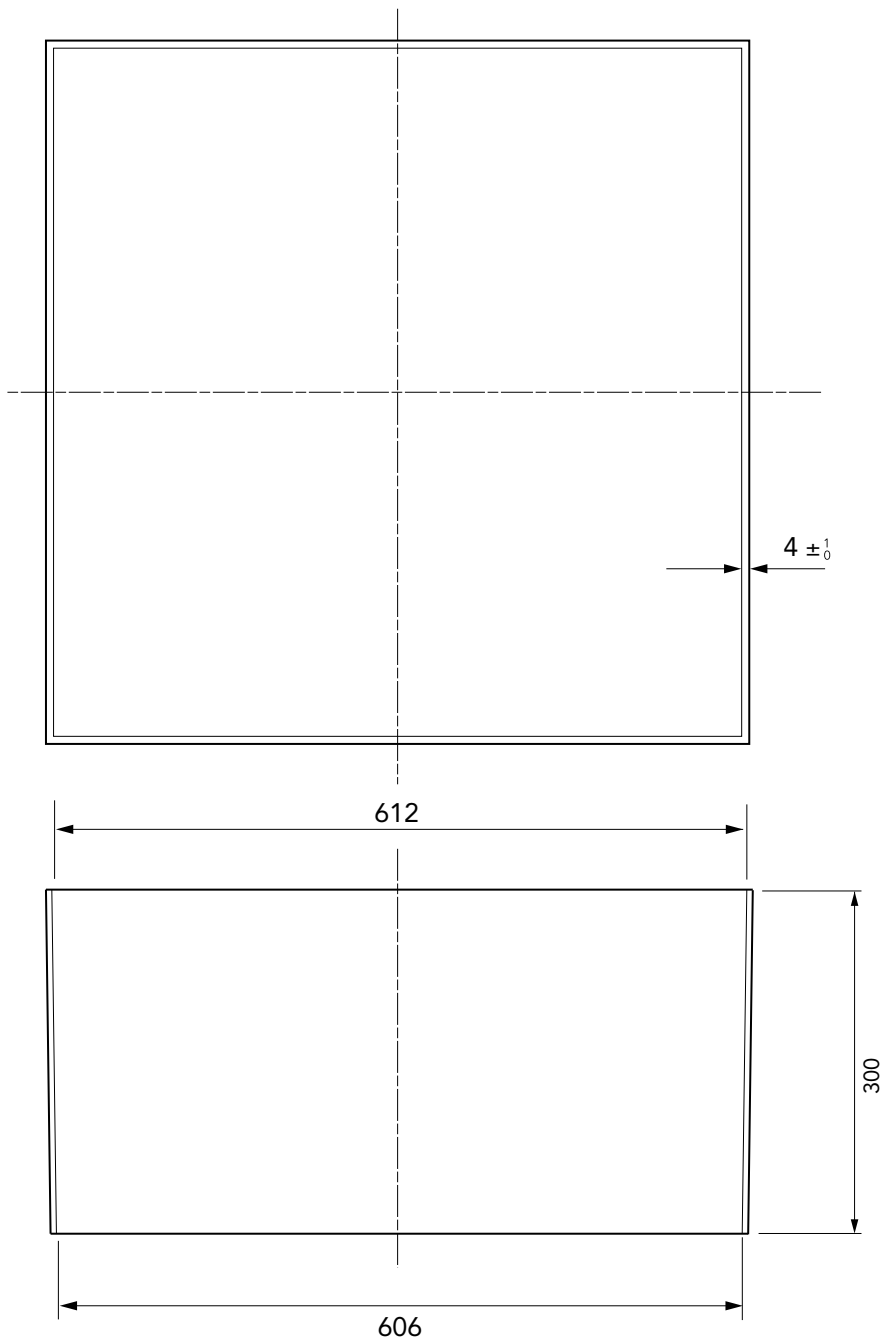

300mm deep FRP skirt to fit FL1 cover.

For reference purposes only. This drawing is not a specification. Order against product code only. To enable continuous improvement of our products, the designs and specifications are subject to change without notice.

FIBRELITE 
PART OF OPW A DOVER COMPANY

300mm deep FRP skirt to fit FL1 cover.

For reference purposes only. This drawing is not a specification. Order against product code only. To enable continuous improvement of our products, the designs and specifications are subject to change without notice.