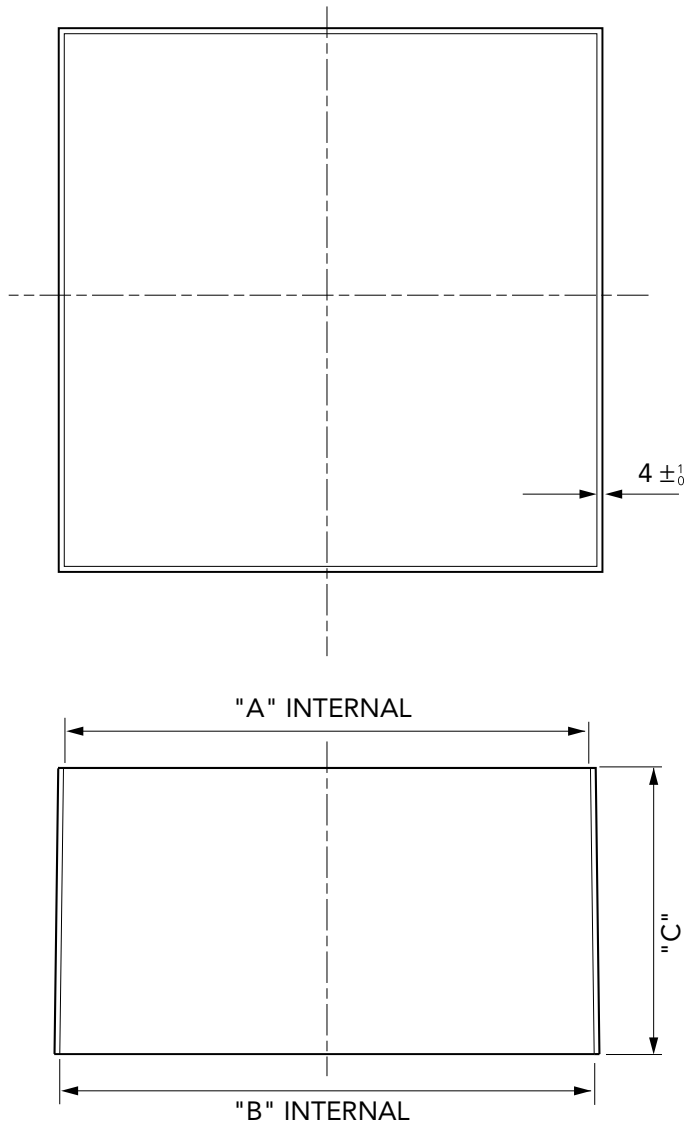

277mm deep skirt to fit FL10 & FL76 frame

For reference purposes only. This drawing is not a specification. Order against product code only. To enable continuous improvement of our products, the designs and specifications are subject to change without notice.

**FIBRELITE**   
PART OF OPW A DOVER COMPANY

SKIRT REFERENCE	DIM "A"	DIM "B"	DIM "C"	DIM "D"
FL76/SK300	775	784	277	362
FL10/SK300	775	784	277	339