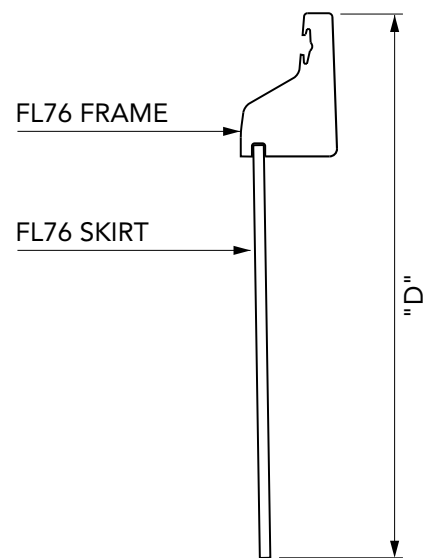

277mm deep skirt to fit FL10 & FL76 frame

For reference purposes only. This drawing is not a specification. Order against product code only. To enable continuous improvement of our products, the designs and specifications are subject to change without notice.

**FIBRELITE**   
PART OF OPW A DOVER COMPANY

SKIRT REFERENCE	DIM "A"	DIM "B"	DIM "C"	DIM "D"
FL76/SK300	775	784	277	362
FL10/SK300	775	784	277	339