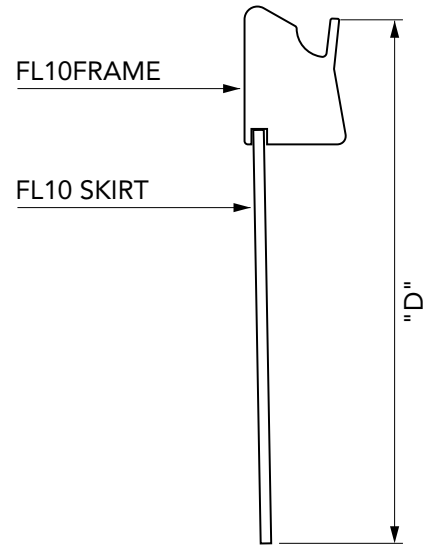

277mm deep skirt to fit FL10 & FL76 frame

For reference purposes only. This drawing is not a specification. Order against product code only. To enable continuous improvement of our products, the designs and specifications are subject to change without notice.

**FIBRELITE**   
PART OF OPW A DOVER COMPANY

SKIRT REFERENCE	DIM "A"	DIM "B"	DIM "C"	DIM "D"
FL76/SK300	775	784	277	362
FL10/SK300	775	784	277	339