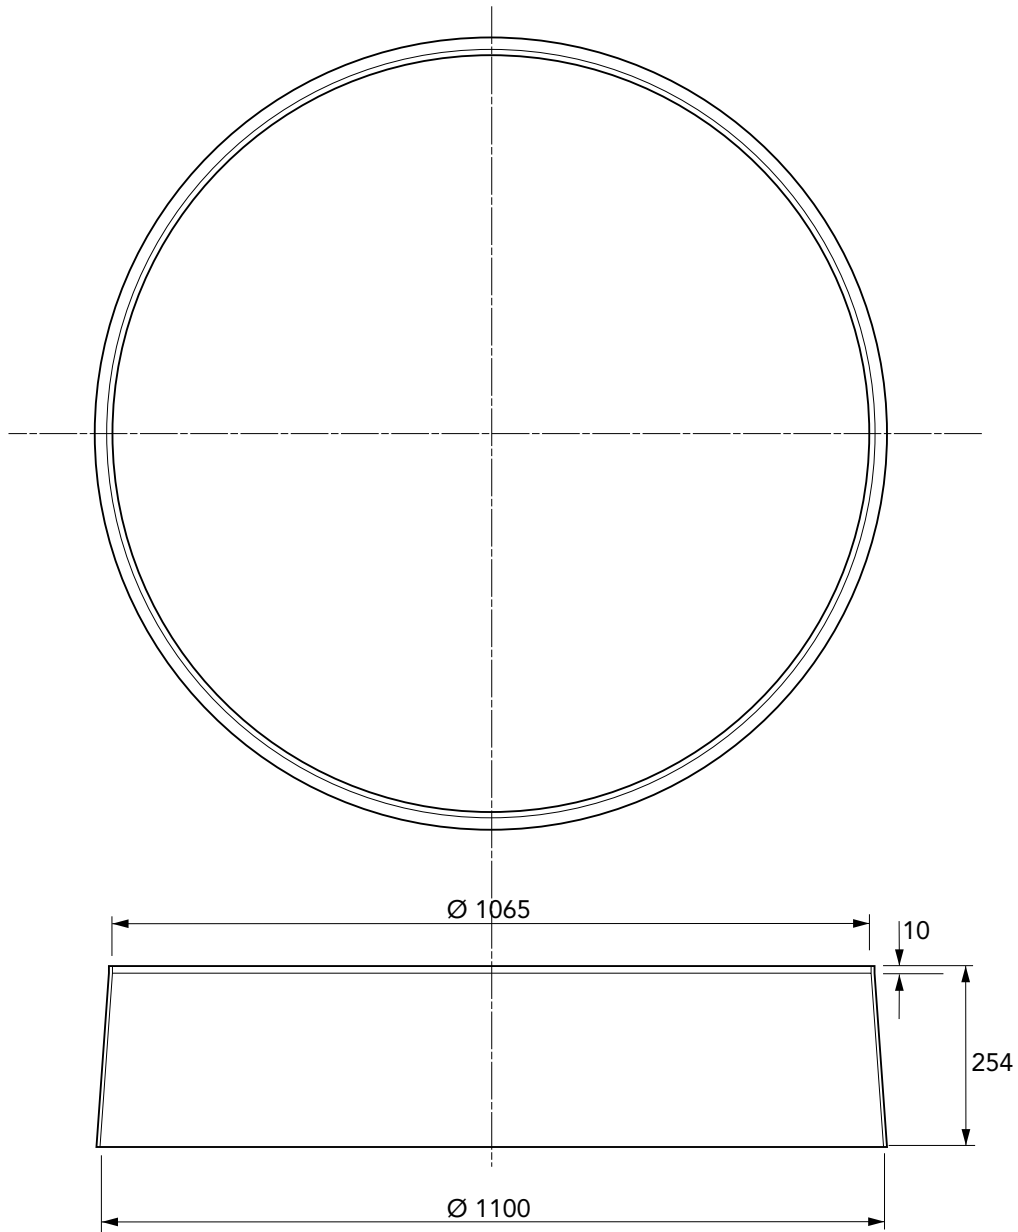

254mm deep FRP skirt to fit FL100 cover.

For reference purposes only. This drawing is not a specification. Order against product code only. To enable continuous improvement of our products, the designs and specifications are subject to change without notice.

FIBRELITE 
PART OF OPW A DOVER COMPANY

254mm deep FRP skirt to fit FL100 cover.

For reference purposes only. This drawing is not a specification. Order against product code only. To enable continuous improvement of our products, the designs and specifications are subject to change without notice.