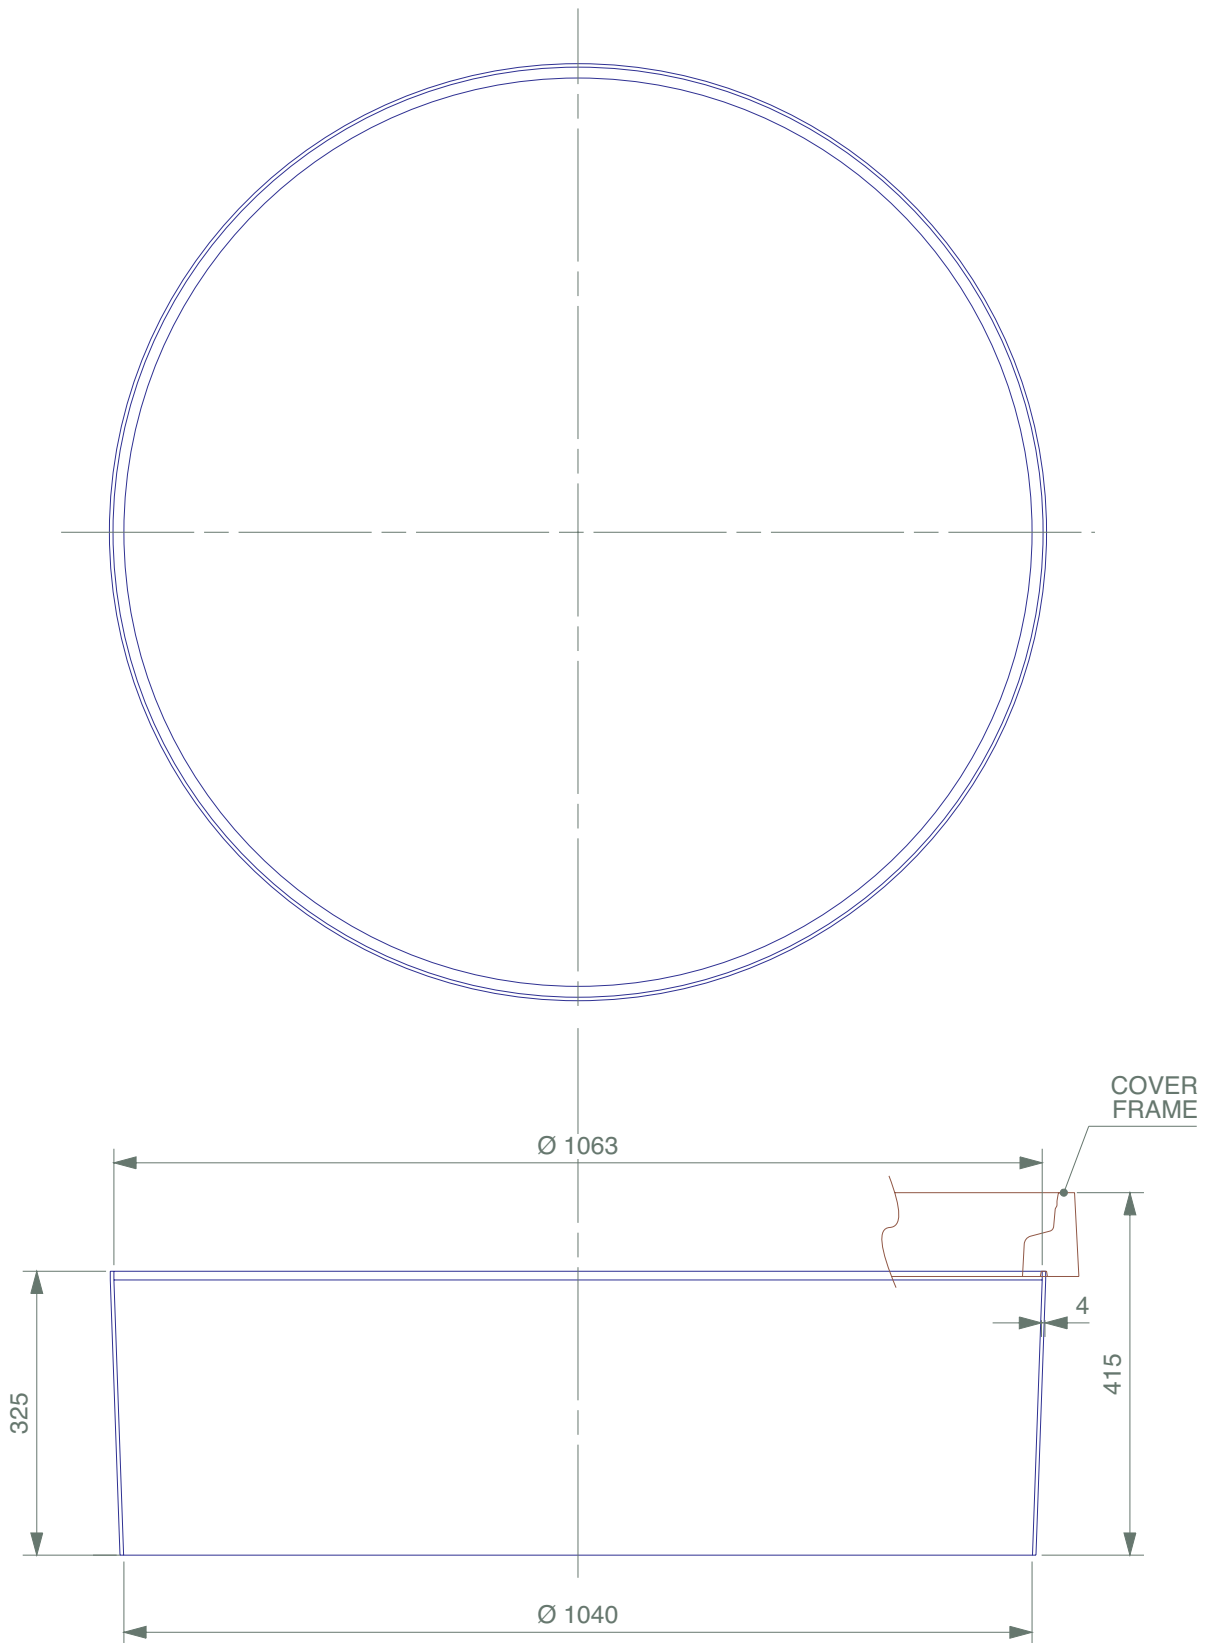

325mm deep GRP skirt to fit FL100 cover frame.

For reference purposes only. This drawing is not a specification. Order against product code only. To enable continuous improvement of our products, the designs and specifications are subject to change without notice.

**FIBRELITE**   
PART OF OPW A DOVER COMPANY

325mm deep GRP skirt to fit FL100 cover frame.

For reference purposes only. This drawing is not a specification. Order against product code only. To enable continuous improvement of our products, the designs and specifications are subject to change without notice.