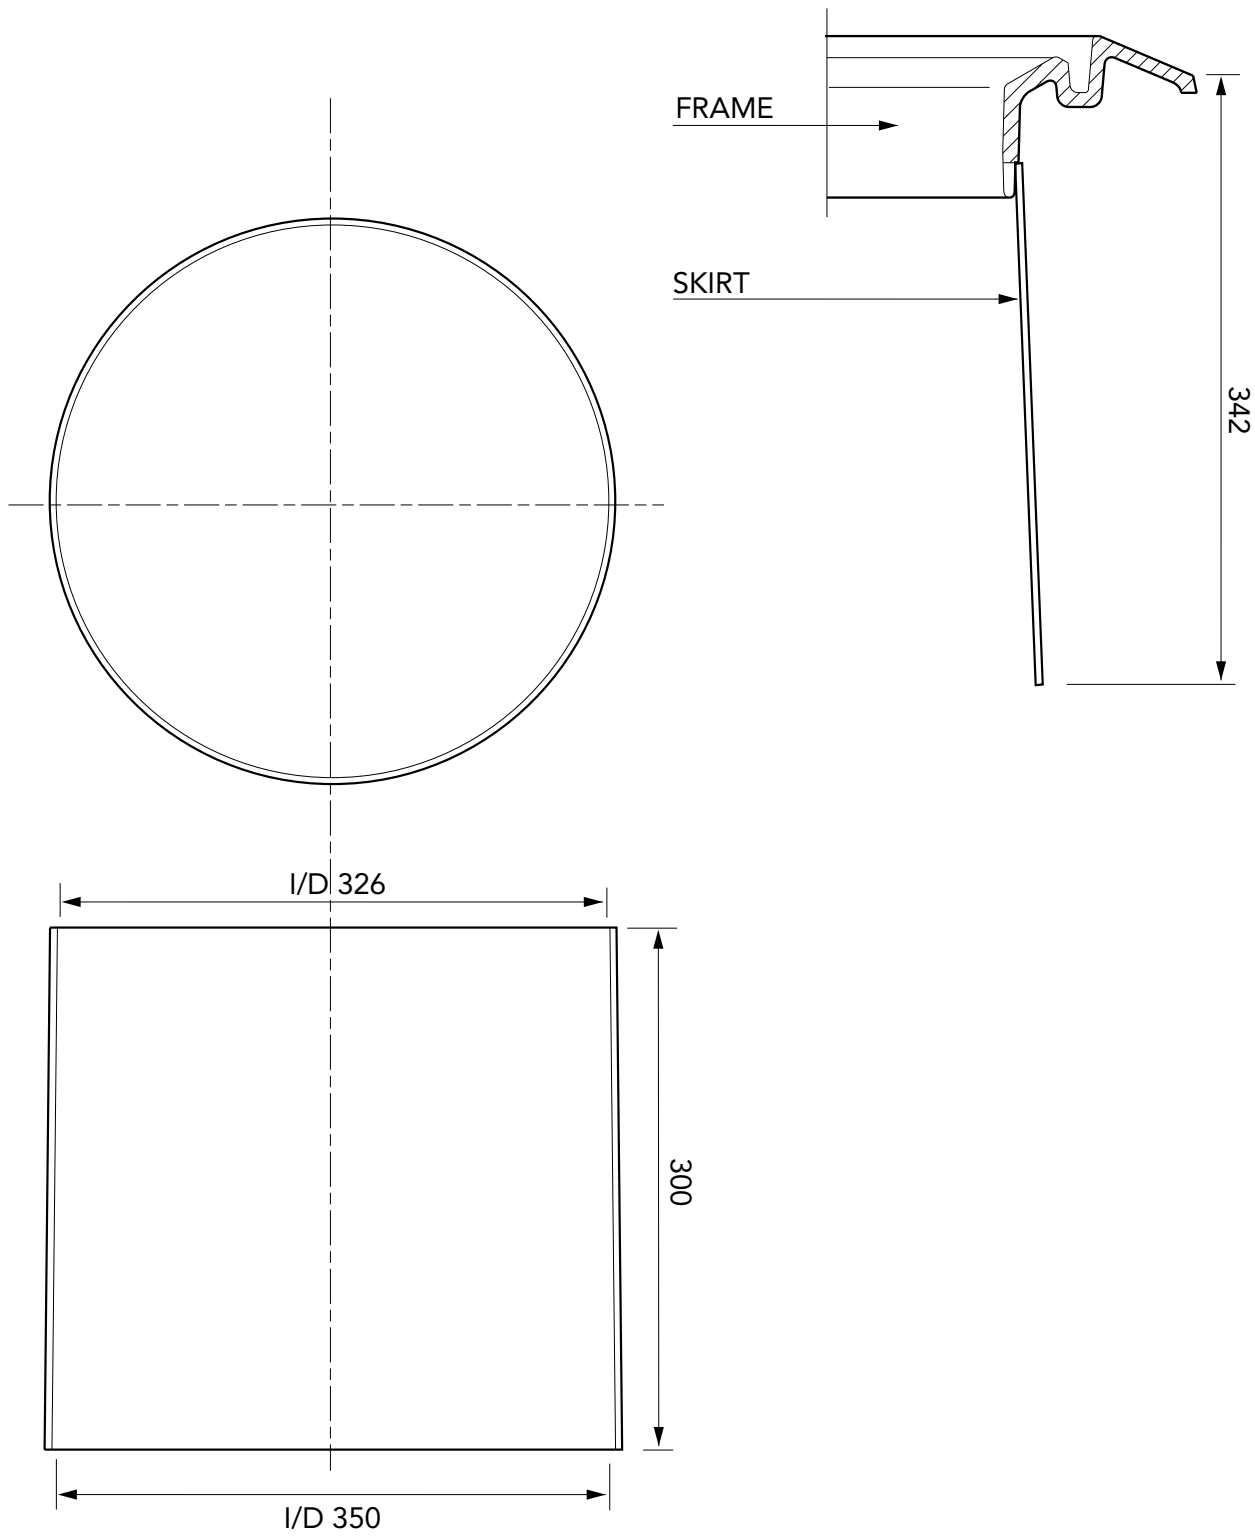

FL12 FRAME

FL12/SK300

300mm deep skirt to fit FL12 cover.

For reference purposes only. This drawing is not a specification. Order against product code only. To enable continuous improvement of our products, the designs and specifications are subject to change without notice.

**FIBRELITE**   
PART OF OPW A DOVER COMPANY

300mm deep skirt to fit FL12 cover.

For reference purposes only. This drawing is not a specification. Order against product code only. To enable continuous improvement of our products, the designs and specifications are subject to change without notice.