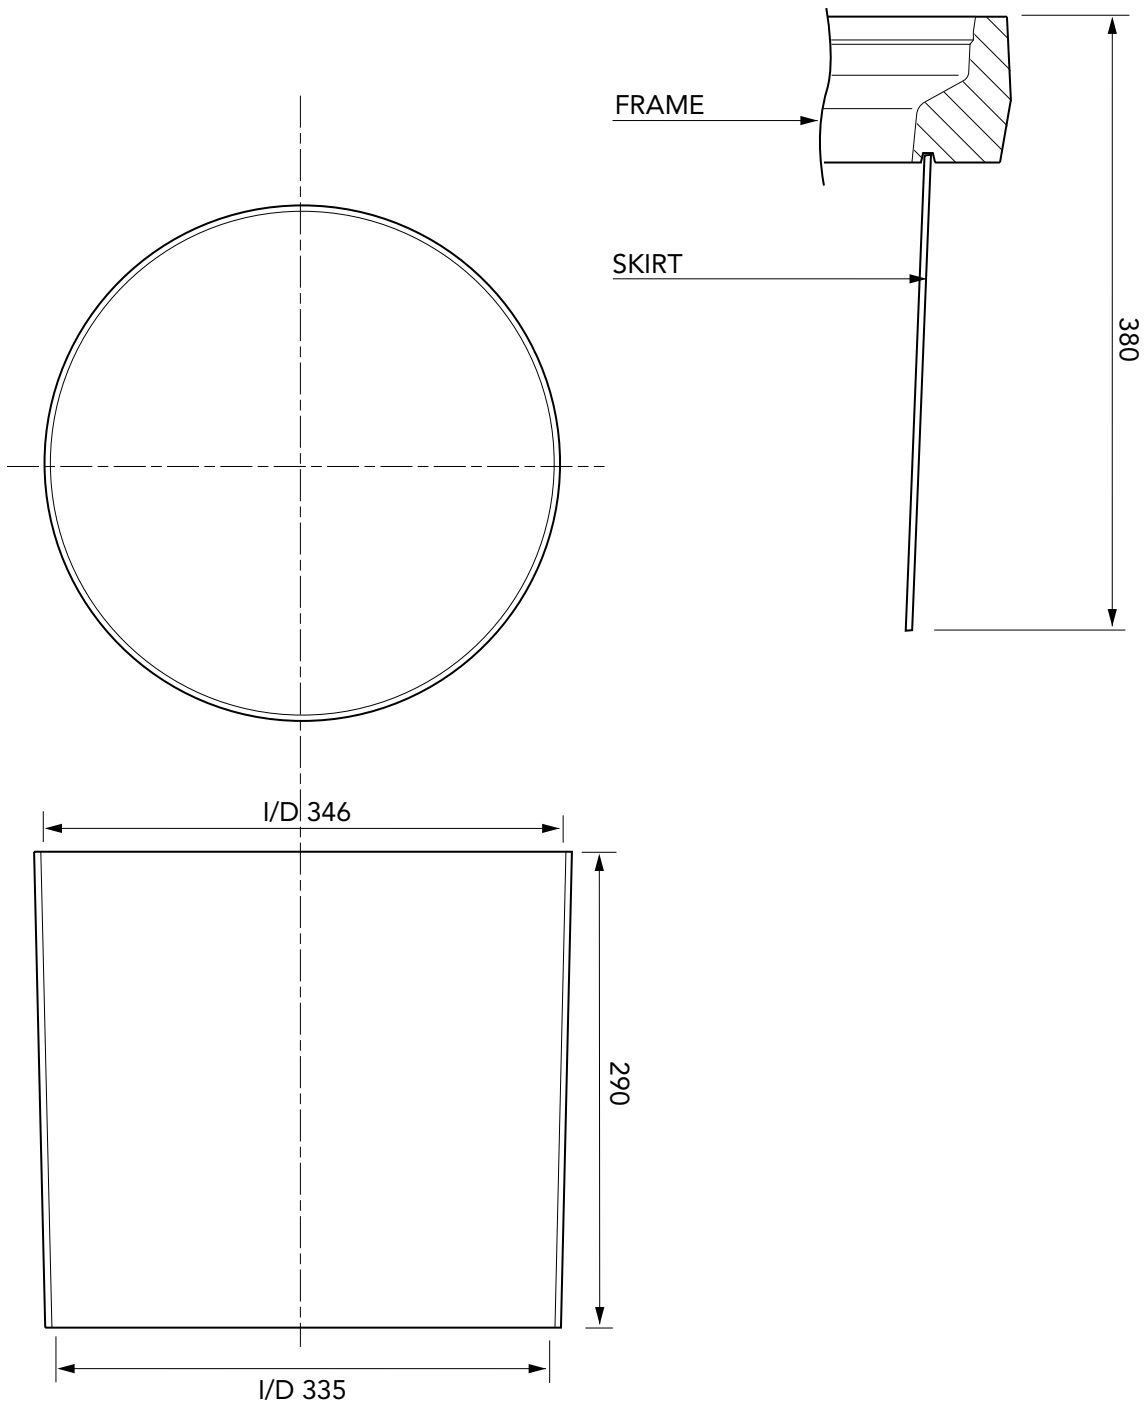

290mm deep FRP skirt to fit FL120 cover.

For reference purposes only. This drawing is not a specification. Order against product code only. To enable continuous improvement of our products, the designs and specifications are subject to change without notice.

FIBRELITE 
PART OF OPW A DOVER COMPANY

290mm deep FRP skirt to fit FL120 cover.

For reference purposes only. This drawing is not a specification. Order against product code only. To enable continuous improvement of our products, the designs and specifications are subject to change without notice.