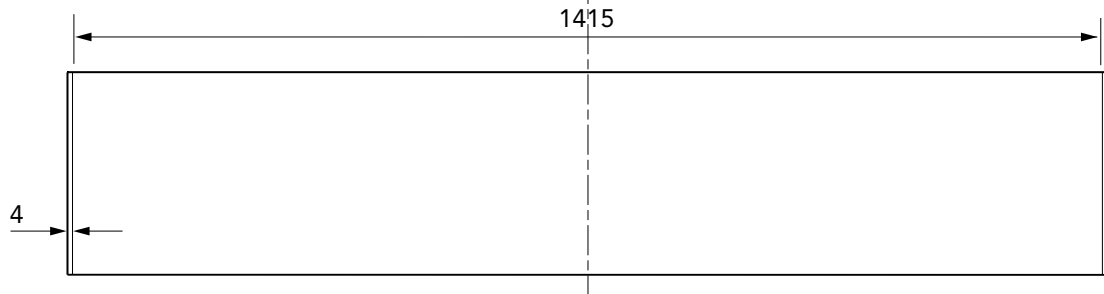

FL140 FRAME

FL140-SK300

270mm deep GRP composite skirt to fit FL140 cover.

For reference purposes only. This drawing is not a specification. Order against product code only. To enable continuous improvement of our products, the designs and specifications are subject to change without notice.

FIBRELITE 
PART OF OPW A  DOVER COMPANY

270mm deep GRP composite skirt to fit FL140 cover.

For reference purposes only. This drawing is not a specification. Order against product code only. To enable continuous improvement of our products, the designs and specifications are subject to change without notice.