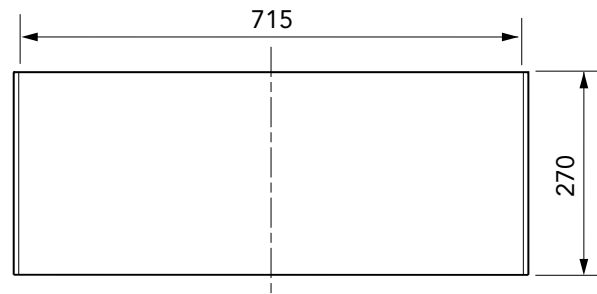

FL140 FRAME

FL140-SK300

270mm deep GRP composite skirt to fit FL140 cover.

For reference purposes only. This drawing is not a specification. Order against product code only. To enable continuous improvement of our products, the designs and specifications are subject to change without notice.

FIBRELITE 
PART OF OPW A  DOVER COMPANY

270mm deep GRP composite skirt to fit FL140 cover.

For reference purposes only. This drawing is not a specification. Order against product code only. To enable continuous improvement of our products, the designs and specifications are subject to change without notice.