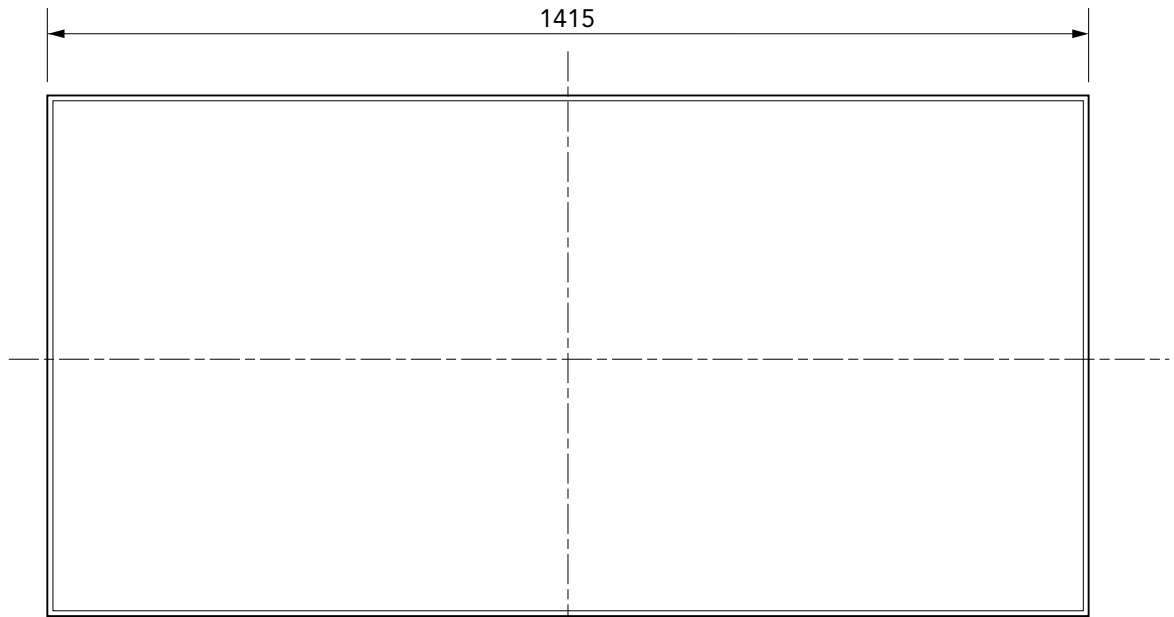

FL140 FRAME

FL140-SK300

270mm deep GRP composite skirt to fit FL140 cover.

For reference purposes only. This drawing is not a specification. Order against product code only. To enable continuous improvement of our products, the designs and specifications are subject to change without notice.

FIBRELITE 
PART OF OPW A  DOVER COMPANY

270mm deep GRP composite skirt to fit FL140 cover.

For reference purposes only. This drawing is not a specification. Order against product code only. To enable continuous improvement of our products, the designs and specifications are subject to change without notice.