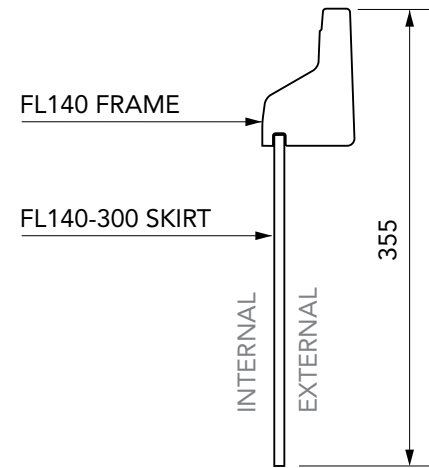

FL140 FRAME

FL140-SK300

270mm deep GRP composite skirt to fit FL140 cover.

For reference purposes only. This drawing is not a specification. Order against product code only. To enable continuous improvement of our products, the designs and specifications are subject to change without notice.

FIBRELITE 
PART OF OPW A  DOVER COMPANY

270mm deep GRP composite skirt to fit FL140 cover.

For reference purposes only. This drawing is not a specification. Order against product code only. To enable continuous improvement of our products, the designs and specifications are subject to change without notice.