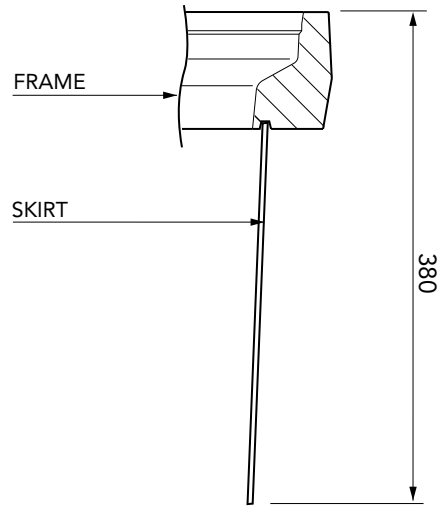

290mm deep FRP skirt to fit FL180 cover.

For reference purposes only. This drawing is not a specification. Order against product code only. To enable continuous improvement of our products, the designs and specifications are subject to change without notice.

FIBRELITE 
PART OF OPW A DOVER COMPANY

290mm deep FRP skirt to fit FL180 cover.

For reference purposes only. This drawing is not a specification. Order against product code only. To enable continuous improvement of our products, the designs and specifications are subject to change without notice.