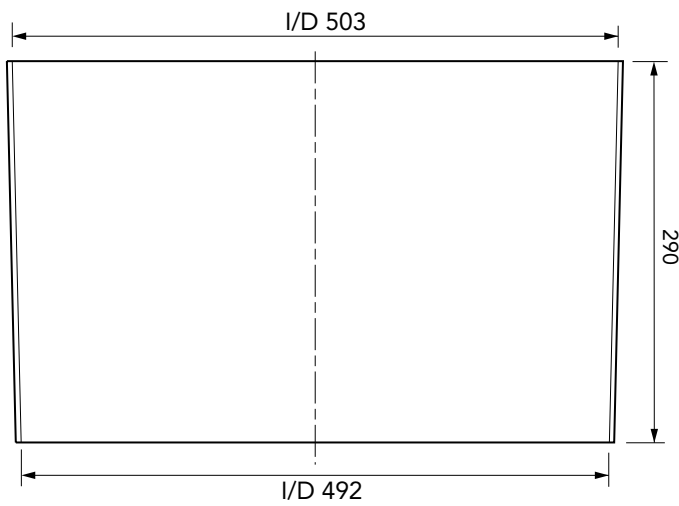

290mm deep FRP skirt to fit FL180 cover.

For reference purposes only. This drawing is not a specification. Order against product code only. To enable continuous improvement of our products, the designs and specifications are subject to change without notice.

FIBRELITE 
PART OF OPW A DOVER COMPANY

290mm deep FRP skirt to fit FL180 cover.

For reference purposes only. This drawing is not a specification. Order against product code only. To enable continuous improvement of our products, the designs and specifications are subject to change without notice.