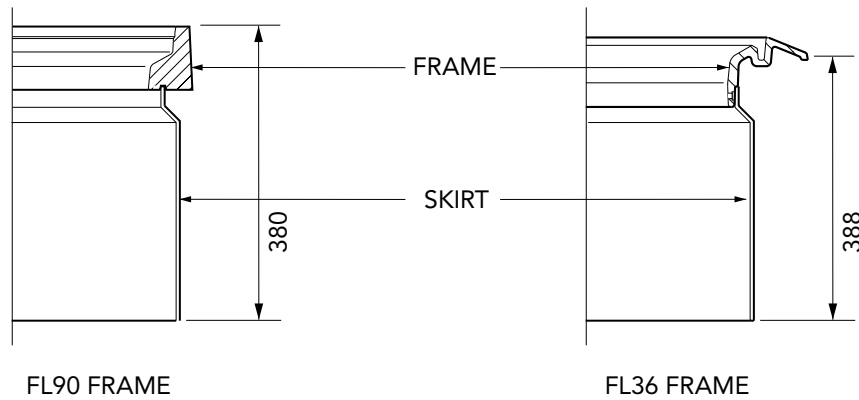

430mm deep FRP skirt to fit FL36 and FL90 frame.

For reference purposes only. This drawing is not a specification. Order against product code only. To enable continuous improvement of our products, the designs and specifications are subject to change without notice.

FIBRELITE 
PART OF OPW A DOVER COMPANY

430mm deep FRP skirt to fit FL36 and FL90 frame.

For reference purposes only. This drawing is not a specification. Order against product code only. To enable continuous improvement of our products, the designs and specifications are subject to change without notice.