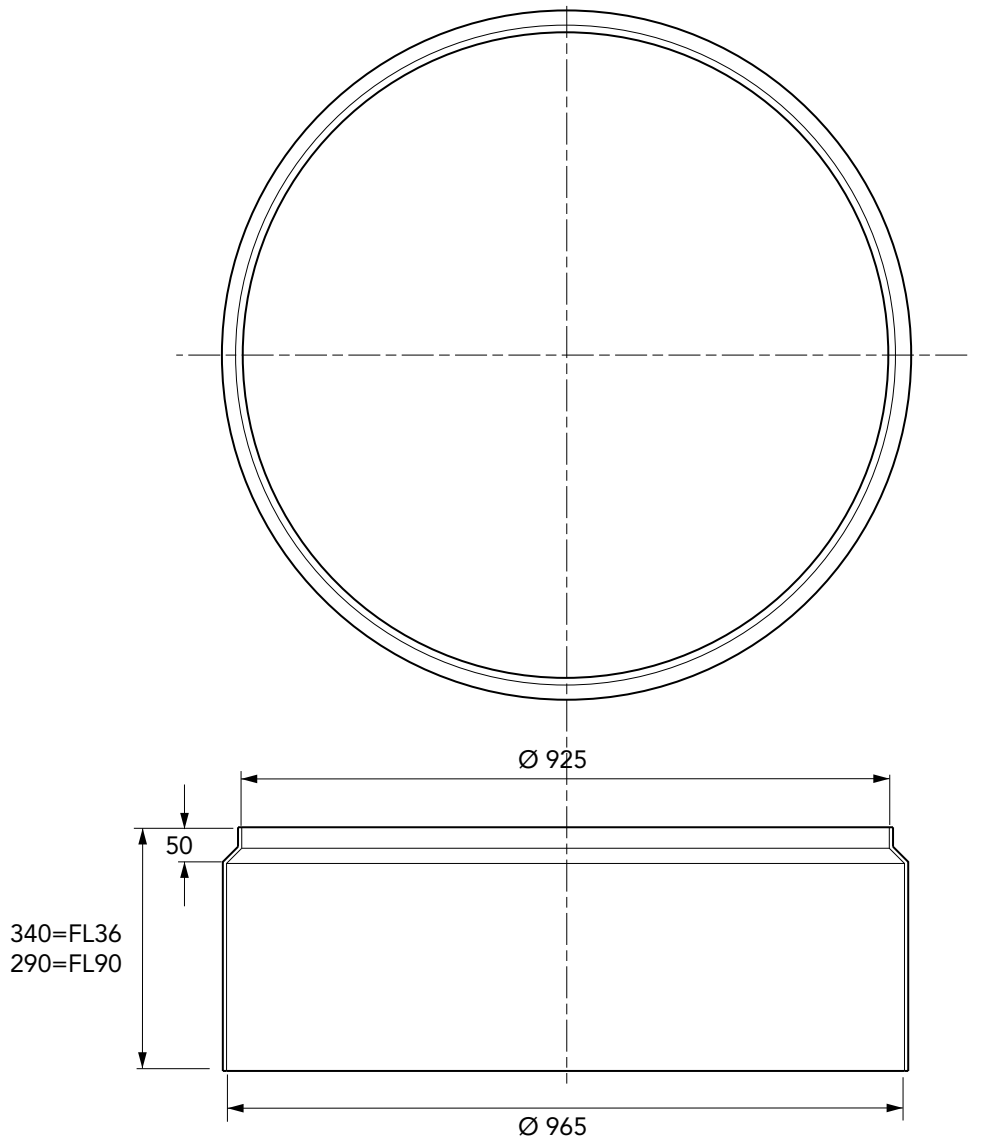

430mm deep FRP skirt to fit FL36 and FL90 frame.

For reference purposes only. This drawing is not a specification. Order against product code only. To enable continuous improvement of our products, the designs and specifications are subject to change without notice.

FIBRELITE 
PART OF OPW A DOVER COMPANY

430mm deep FRP skirt to fit FL36 and FL90 frame.

For reference purposes only. This drawing is not a specification. Order against product code only. To enable continuous improvement of our products, the designs and specifications are subject to change without notice.