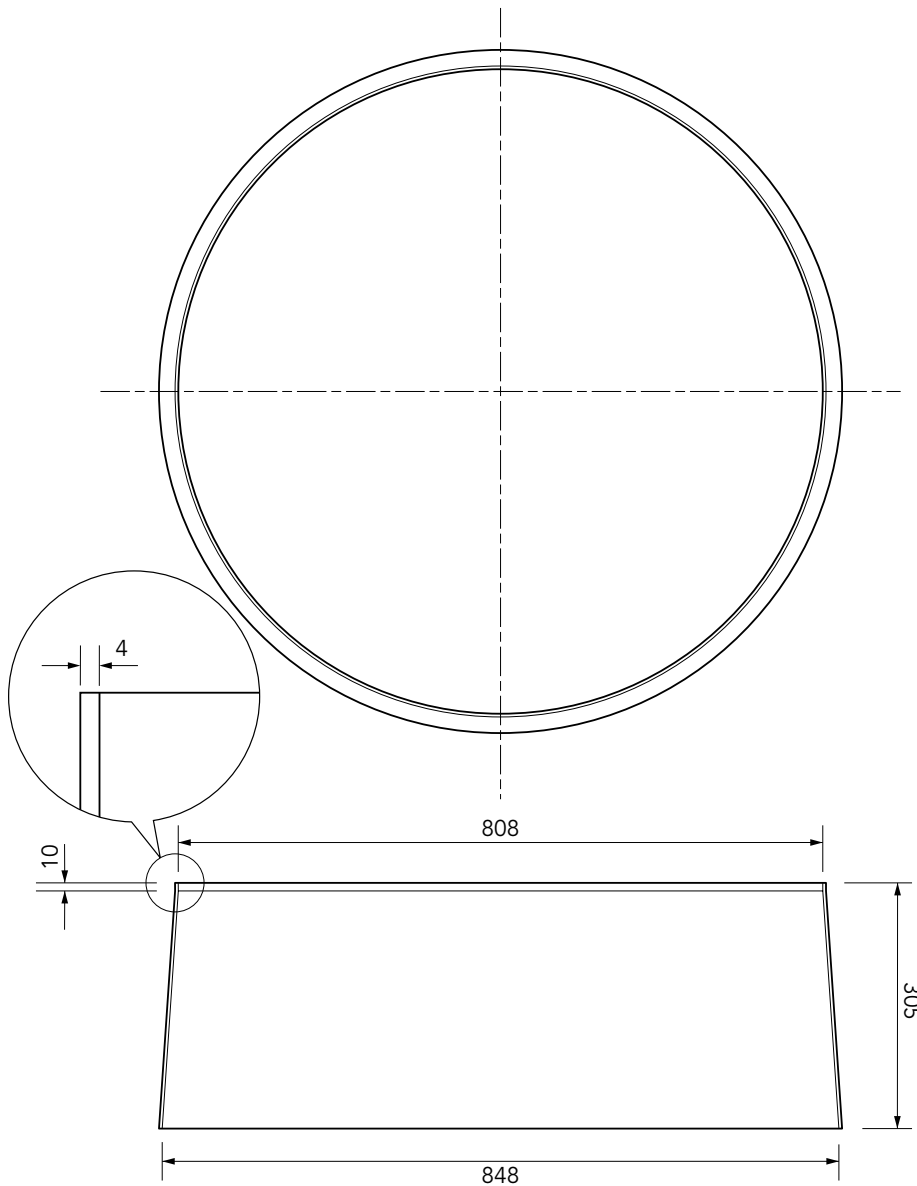

300mm deep FRP skirt to fit FL760 cover.

For reference purposes only. This drawing is not a specification. Order against product code only. To enable continuous improvement of our products, the designs and specifications are subject to change without notice.

**FIBRELITE**   
PART OF OPW A DOVER COMPANY

300mm deep FRP skirt to fit FL760 cover.

For reference purposes only. This drawing is not a specification. Order against product code only. To enable continuous improvement of our products, the designs and specifications are subject to change without notice.