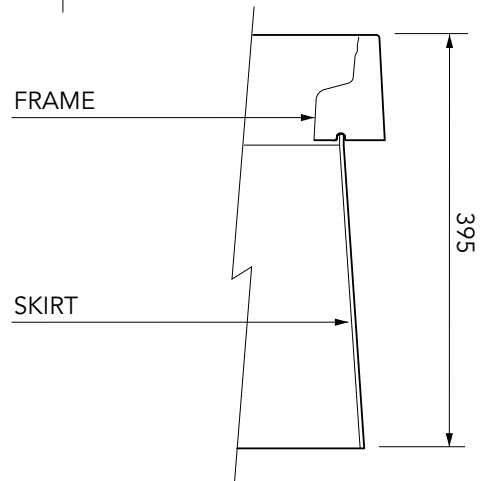

300mm deep FRP skirt to fit FL760 cover.

For reference purposes only. This drawing is not a specification. Order against product code only. To enable continuous improvement of our products, the designs and specifications are subject to change without notice.

**FIBRELITE**   
PART OF OPW A DOVER COMPANY

300mm deep FRP skirt to fit FL760 cover.

For reference purposes only. This drawing is not a specification. Order against product code only. To enable continuous improvement of our products, the designs and specifications are subject to change without notice.