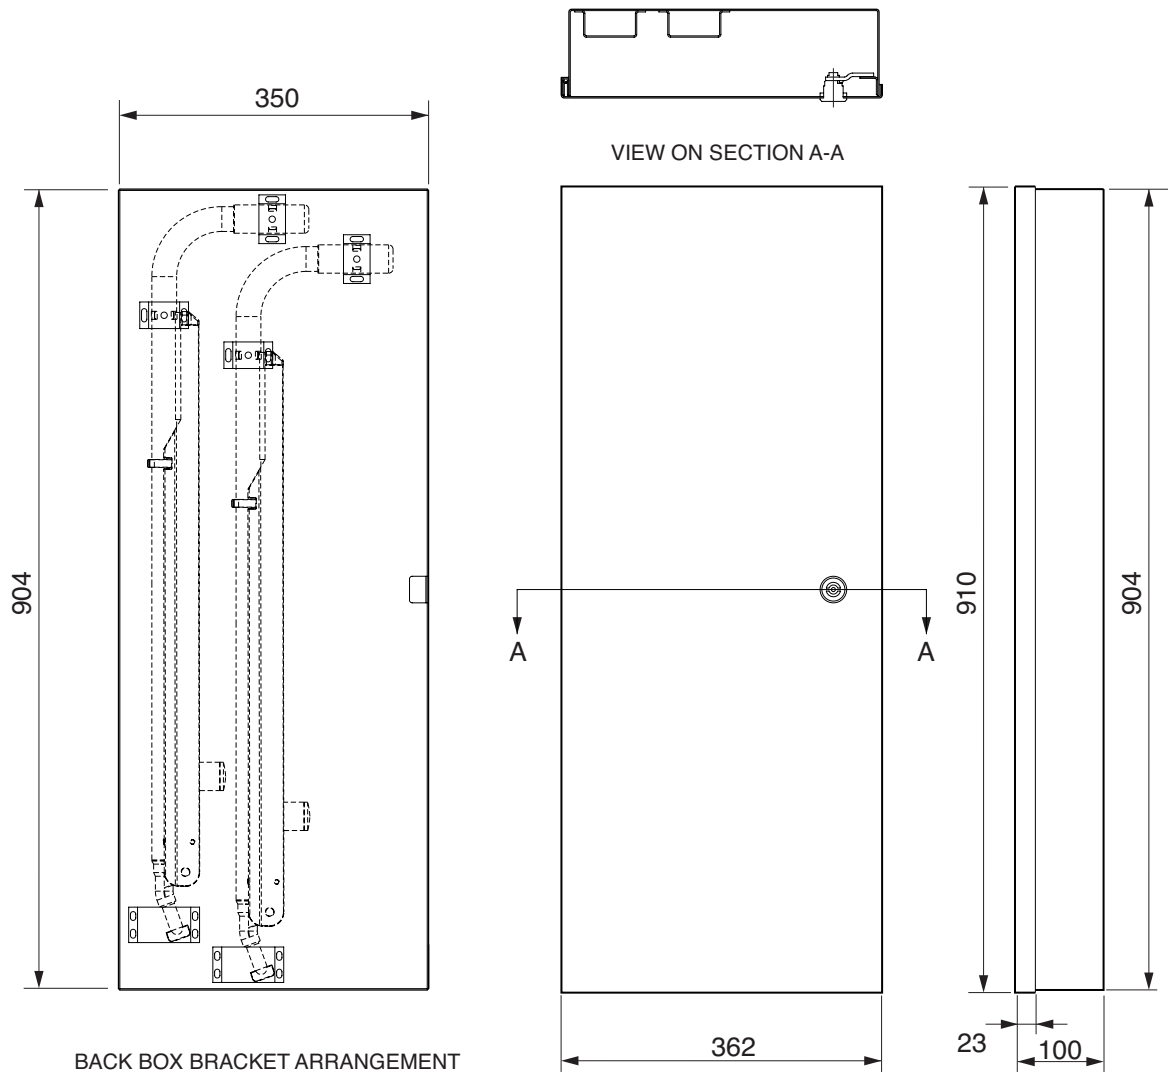

Closed

910mm x 362mm x 100mm lockable cabinet to house two FL7A lifting handles.

For reference purposes only. This drawing is not a specification. Order against product code only. To enable continuous improvement of our products, the designs and specifications are subject to change without notice.

FIBRELITE 
PART OF OPW A DOVER COMPANY

910mm x 362mm x 100mm lockable cabinet to house two FL7A lifting handles.

For reference purposes only. This drawing is not a specification. Order against product code only. To enable continuous improvement of our products, the designs and specifications are subject to change without notice.