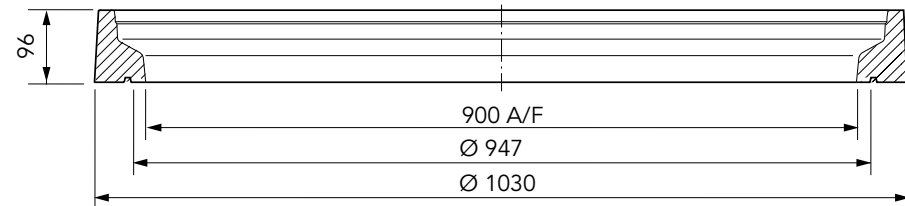

FC-254 SEALED PORT COVER  
(AVAILABLE COLOUR CODED)

FL90-MP COVER

SEAL

FL90 FRAME

900mm dia. watertight flat sealed multi-port composite cover and frame with 2 sealed port covers.

For reference purposes only. This drawing is not a specification. Order against product code only. To enable continuous improvement of our products, the designs and specifications are subject to change without notice.

Load Rating	Cover Weight	Frame Weight	Port Cover
C250	36 kg	9.5 kg	3 kg

900mm dia. watertight flat sealed multi-port composite cover and frame with 2 sealed port covers.

For reference purposes only. This drawing is not a specification. Order against product code only. To enable continuous improvement of our products, the designs and specifications are subject to change without notice.

**FIBRELITE**   
PART OF OPW A DDOVER COMPANY

**BLACKTOP**  
 (THICKNESS AS SPECIFIED)

900mm dia. watertight flat sealed multi-port composite cover and frame with 2 sealed port covers.

For reference purposes only. This drawing is not a specification. Order against product code only. To enable continuous improvement of our products, the designs and specifications are subject to change without notice.