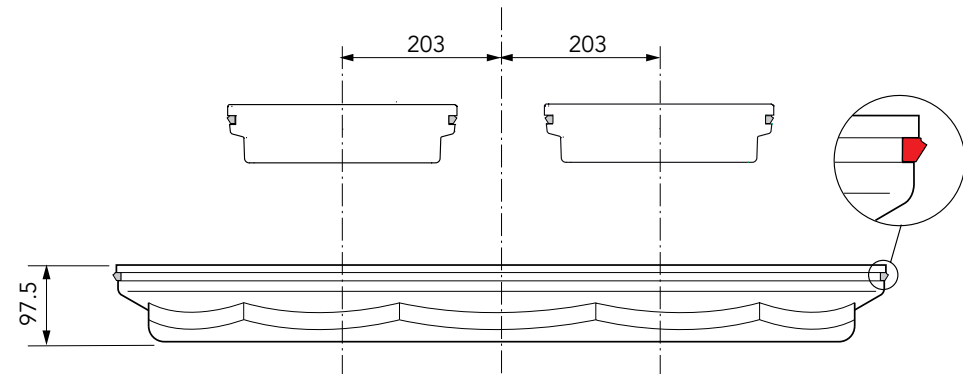

FC-254 SEALED PORT COVER  
(AVAILABLE COLOUR CODED)

FL90-MP COVER

SEAL

FL90 FRAME

900mm dia. watertight flat sealed multi-port composite cover and frame with 2 sealed port covers.

For reference purposes only. This drawing is not a specification. Order against product code only. To enable continuous improvement of our products, the designs and specifications are subject to change without notice.

Load Rating	Cover Weight	Frame Weight	Port Cover
C250	36 kg	9.5 kg	3 kg

900mm dia. watertight flat sealed multi-port composite cover and frame with 2 sealed port covers.

For reference purposes only. This drawing is not a specification. Order against product code only. To enable continuous improvement of our products, the designs and specifications are subject to change without notice.

**FIBRELITE**   
PART OF OPW A DDOVER COMPANY

**BLACKTOP**  
 (THICKNESS AS SPECIFIED)

900mm dia. watertight flat sealed multi-port composite cover and frame with 2 sealed port covers.

For reference purposes only. This drawing is not a specification. Order against product code only. To enable continuous improvement of our products, the designs and specifications are subject to change without notice.