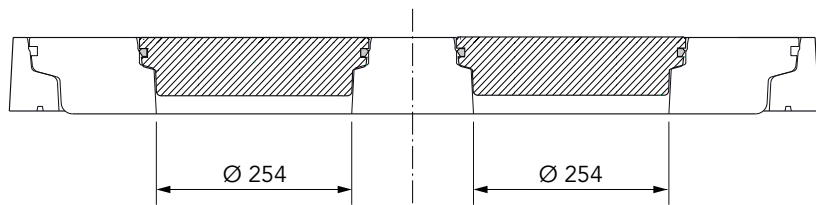

FC-254 SEALED PORT COVER  
(AVAILABLE COLOUR CODED)

FL90-MP COVER

SEAL

FL90 FRAME

900mm dia. watertight flat sealed multi-port composite cover and frame with 2 sealed port covers.

For reference purposes only. This drawing is not a specification. Order against product code only. To enable continuous improvement of our products, the designs and specifications are subject to change without notice.

Load Rating	Cover Weight	Frame Weight	Port Cover
C250	36 kg	9.5 kg	3 kg

900mm dia. watertight flat sealed multi-port composite cover and frame with 2 sealed port covers.

For reference purposes only. This drawing is not a specification. Order against product code only. To enable continuous improvement of our products, the designs and specifications are subject to change without notice.

**FIBRELITE**   
PART OF OPW A DDOVER COMPANY

**BLACKTOP**  
 (THICKNESS AS SPECIFIED)

900mm dia. watertight flat sealed multi-port composite cover and frame with 2 sealed port covers.

For reference purposes only. This drawing is not a specification. Order against product code only. To enable continuous improvement of our products, the designs and specifications are subject to change without notice.