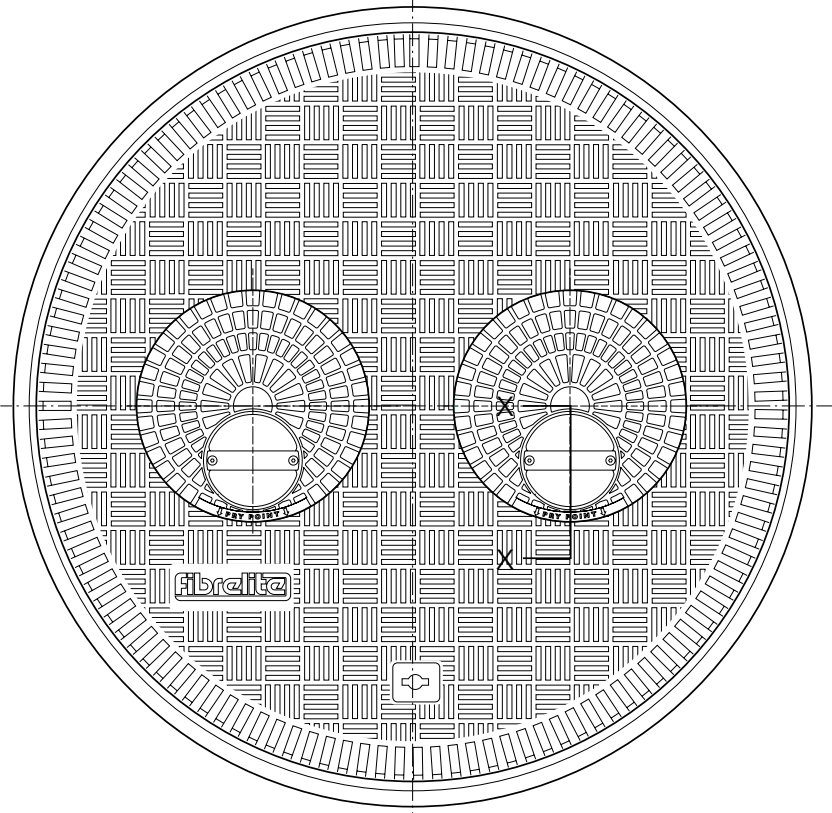

FC-254 SEALED PORT COVER  
(AVAILABLE COLOUR CODED)

FL90-MP COVER

SEAL

FL90 FRAME

900mm dia. watertight flat sealed multi-port composite cover and frame with 2 sealed port covers.

For reference purposes only. This drawing is not a specification. Order against product code only. To enable continuous improvement of our products, the designs and specifications are subject to change without notice.

Load Rating	Cover Weight	Frame Weight	Port Cover
C250	36 kg	9.5 kg	3 kg

900mm dia. watertight flat sealed multi-port composite cover and frame with 2 sealed port covers.

For reference purposes only. This drawing is not a specification. Order against product code only. To enable continuous improvement of our products, the designs and specifications are subject to change without notice.

**FIBRELITE**   
PART OF OPW A DDOVER COMPANY

**BLACKTOP**  
 (THICKNESS AS SPECIFIED)

900mm dia. watertight flat sealed multi-port composite cover and frame with 2 sealed port covers.

For reference purposes only. This drawing is not a specification. Order against product code only. To enable continuous improvement of our products, the designs and specifications are subject to change without notice.