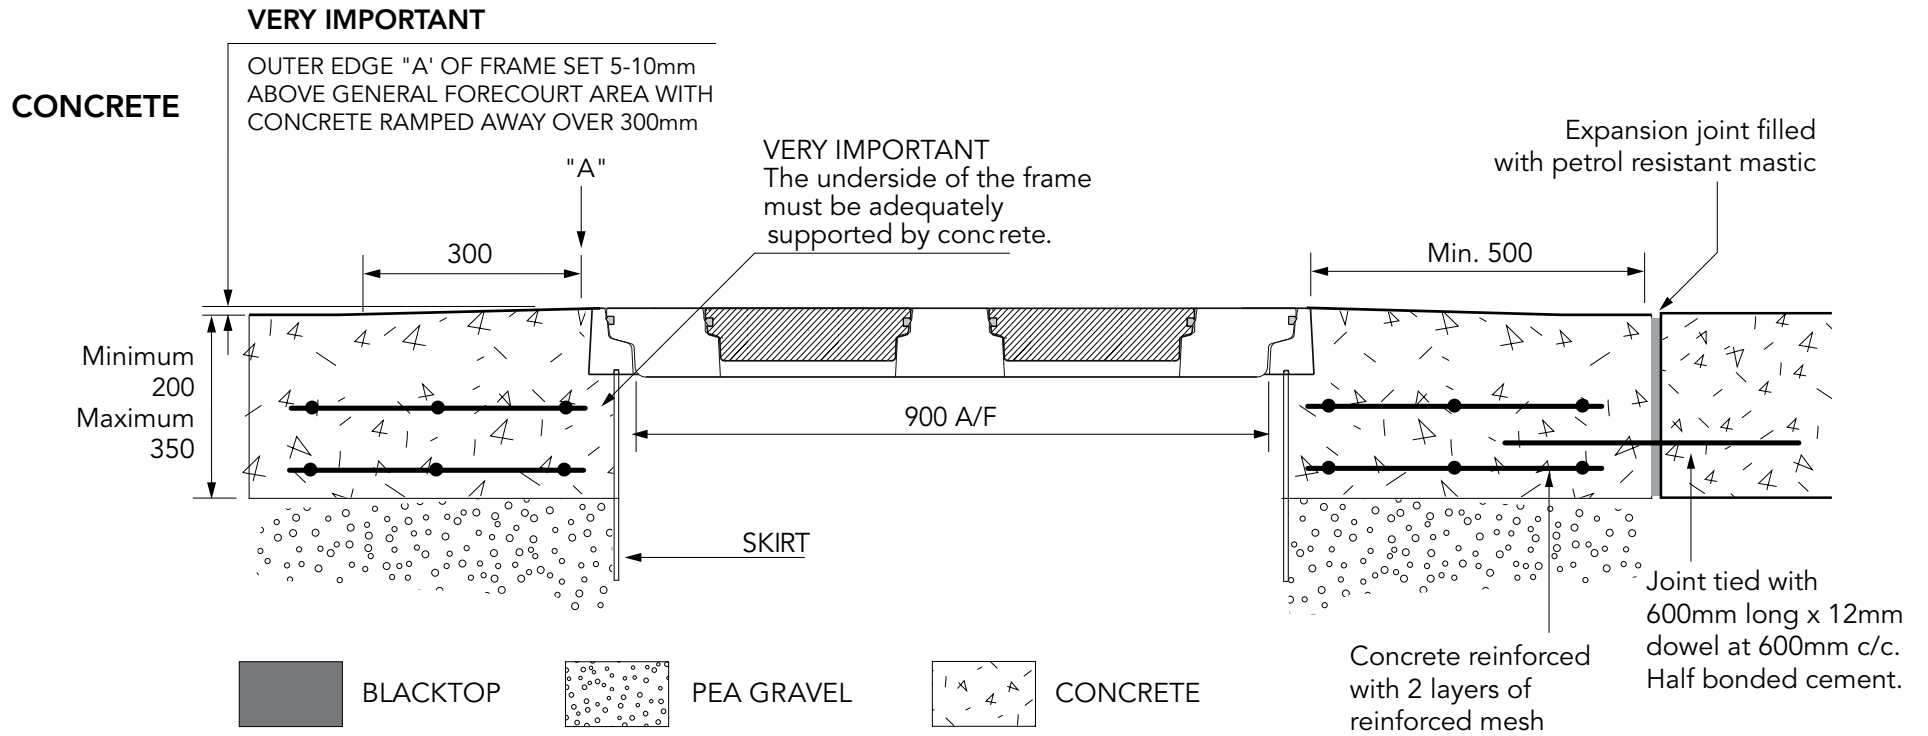

FC-254 SEALED PORT COVER  
(AVAILABLE COLOUR CODED)

FL90-MP COVER

SEAL

FL90 FRAME

900mm dia. watertight flat sealed multi-port composite cover and frame with 2 sealed port covers.

For reference purposes only. This drawing is not a specification. Order against product code only. To enable continuous improvement of our products, the designs and specifications are subject to change without notice.

Load Rating	Cover Weight	Frame Weight	Port Cover
C250	36 kg	9.5 kg	3 kg

900mm dia. watertight flat sealed multi-port composite cover and frame with 2 sealed port covers.

For reference purposes only. This drawing is not a specification. Order against product code only. To enable continuous improvement of our products, the designs and specifications are subject to change without notice.

**FIBRELITE**   
PART OF OPW A DDOVER COMPANY

**BLACKTOP**  
 (THICKNESS AS SPECIFIED)

900mm dia. watertight flat sealed multi-port composite cover and frame with 2 sealed port covers.

For reference purposes only. This drawing is not a specification. Order against product code only. To enable continuous improvement of our products, the designs and specifications are subject to change without notice.