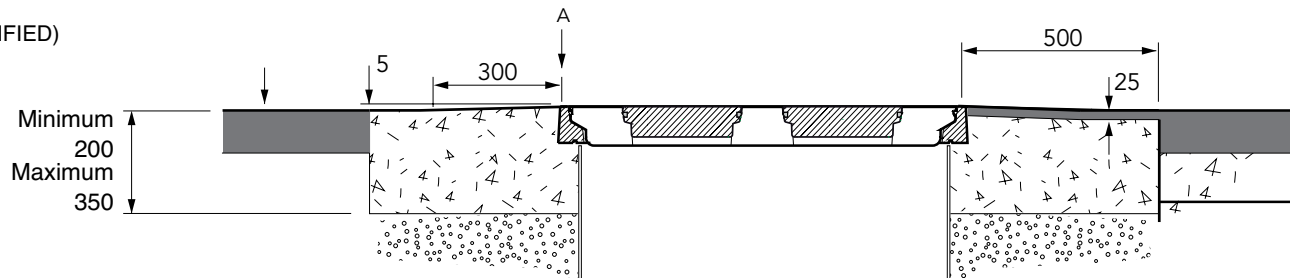

FC-254 SEALED PORT COVER  
(AVAILABLE COLOUR CODED)

FL90-MP COVER

SEAL

FL90 FRAME

900mm dia. watertight flat sealed multi-port composite cover and frame with 2 sealed port covers.

For reference purposes only. This drawing is not a specification. Order against product code only. To enable continuous improvement of our products, the designs and specifications are subject to change without notice.

Load Rating	Cover Weight	Frame Weight	Port Cover
C250	36 kg	9.5 kg	3 kg

900mm dia. watertight flat sealed multi-port composite cover and frame with 2 sealed port covers.

For reference purposes only. This drawing is not a specification. Order against product code only. To enable continuous improvement of our products, the designs and specifications are subject to change without notice.

**FIBRELITE**   
PART OF OPW A DDOVER COMPANY

**BLACKTOP**  
 (THICKNESS AS SPECIFIED)

900mm dia. watertight flat sealed multi-port composite cover and frame with 2 sealed port covers.

For reference purposes only. This drawing is not a specification. Order against product code only. To enable continuous improvement of our products, the designs and specifications are subject to change without notice.