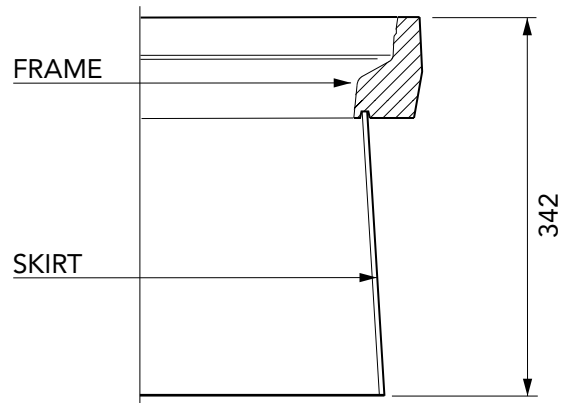

252mm deep FRP skirt to fit FL90 cover.

For reference purposes only. This drawing is not a specification. Order against product code only. To enable continuous improvement of our products, the designs and specifications are subject to change without notice.

FIBRELITE 
PART OF OPW A DOVER COMPANY

252mm deep FRP skirt to fit FL90 cover.

For reference purposes only. This drawing is not a specification. Order against product code only. To enable continuous improvement of our products, the designs and specifications are subject to change without notice.