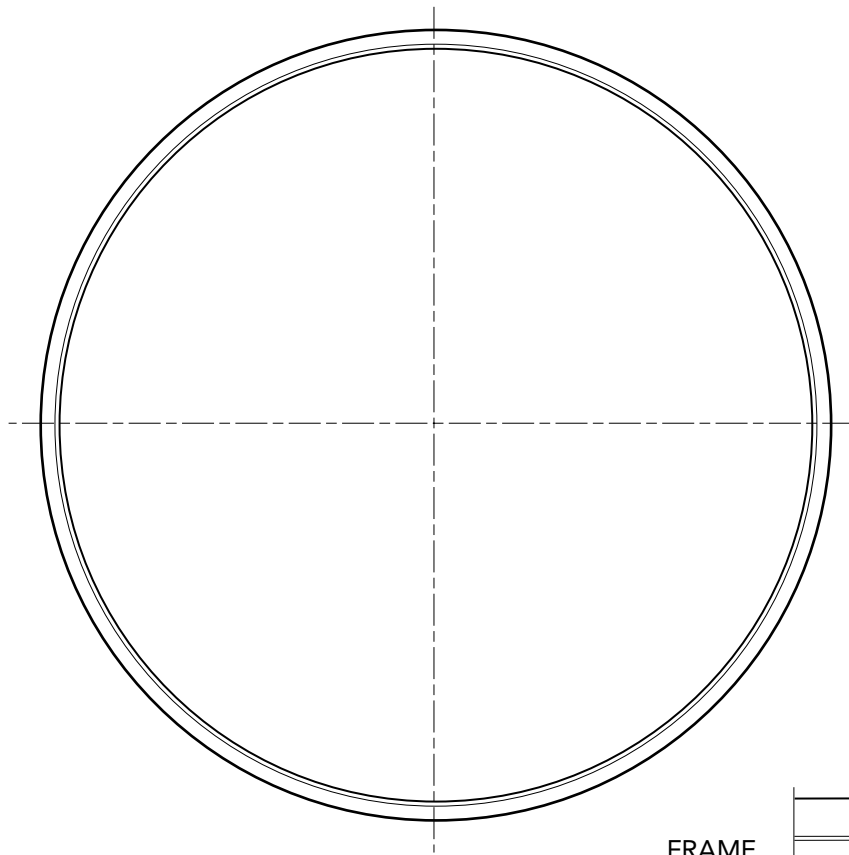

252mm deep FRP skirt to fit FL90 cover.

For reference purposes only. This drawing is not a specification. Order against product code only. To enable continuous improvement of our products, the designs and specifications are subject to change without notice.

FIBRELITE 
PART OF OPW A DOVER COMPANY

252mm deep FRP skirt to fit FL90 cover.

For reference purposes only. This drawing is not a specification. Order against product code only. To enable continuous improvement of our products, the designs and specifications are subject to change without notice.