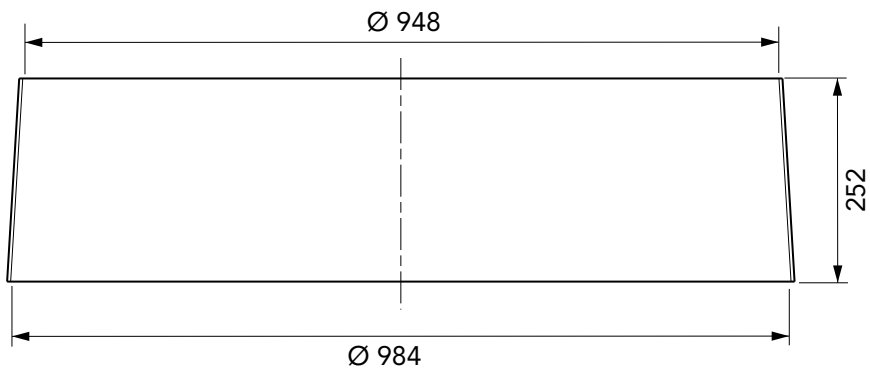

252mm deep FRP skirt to fit FL90 cover.

For reference purposes only. This drawing is not a specification. Order against product code only. To enable continuous improvement of our products, the designs and specifications are subject to change without notice.

FIBRELITE 
PART OF OPW A DOVER COMPANY

252mm deep FRP skirt to fit FL90 cover.

For reference purposes only. This drawing is not a specification. Order against product code only. To enable continuous improvement of our products, the designs and specifications are subject to change without notice.