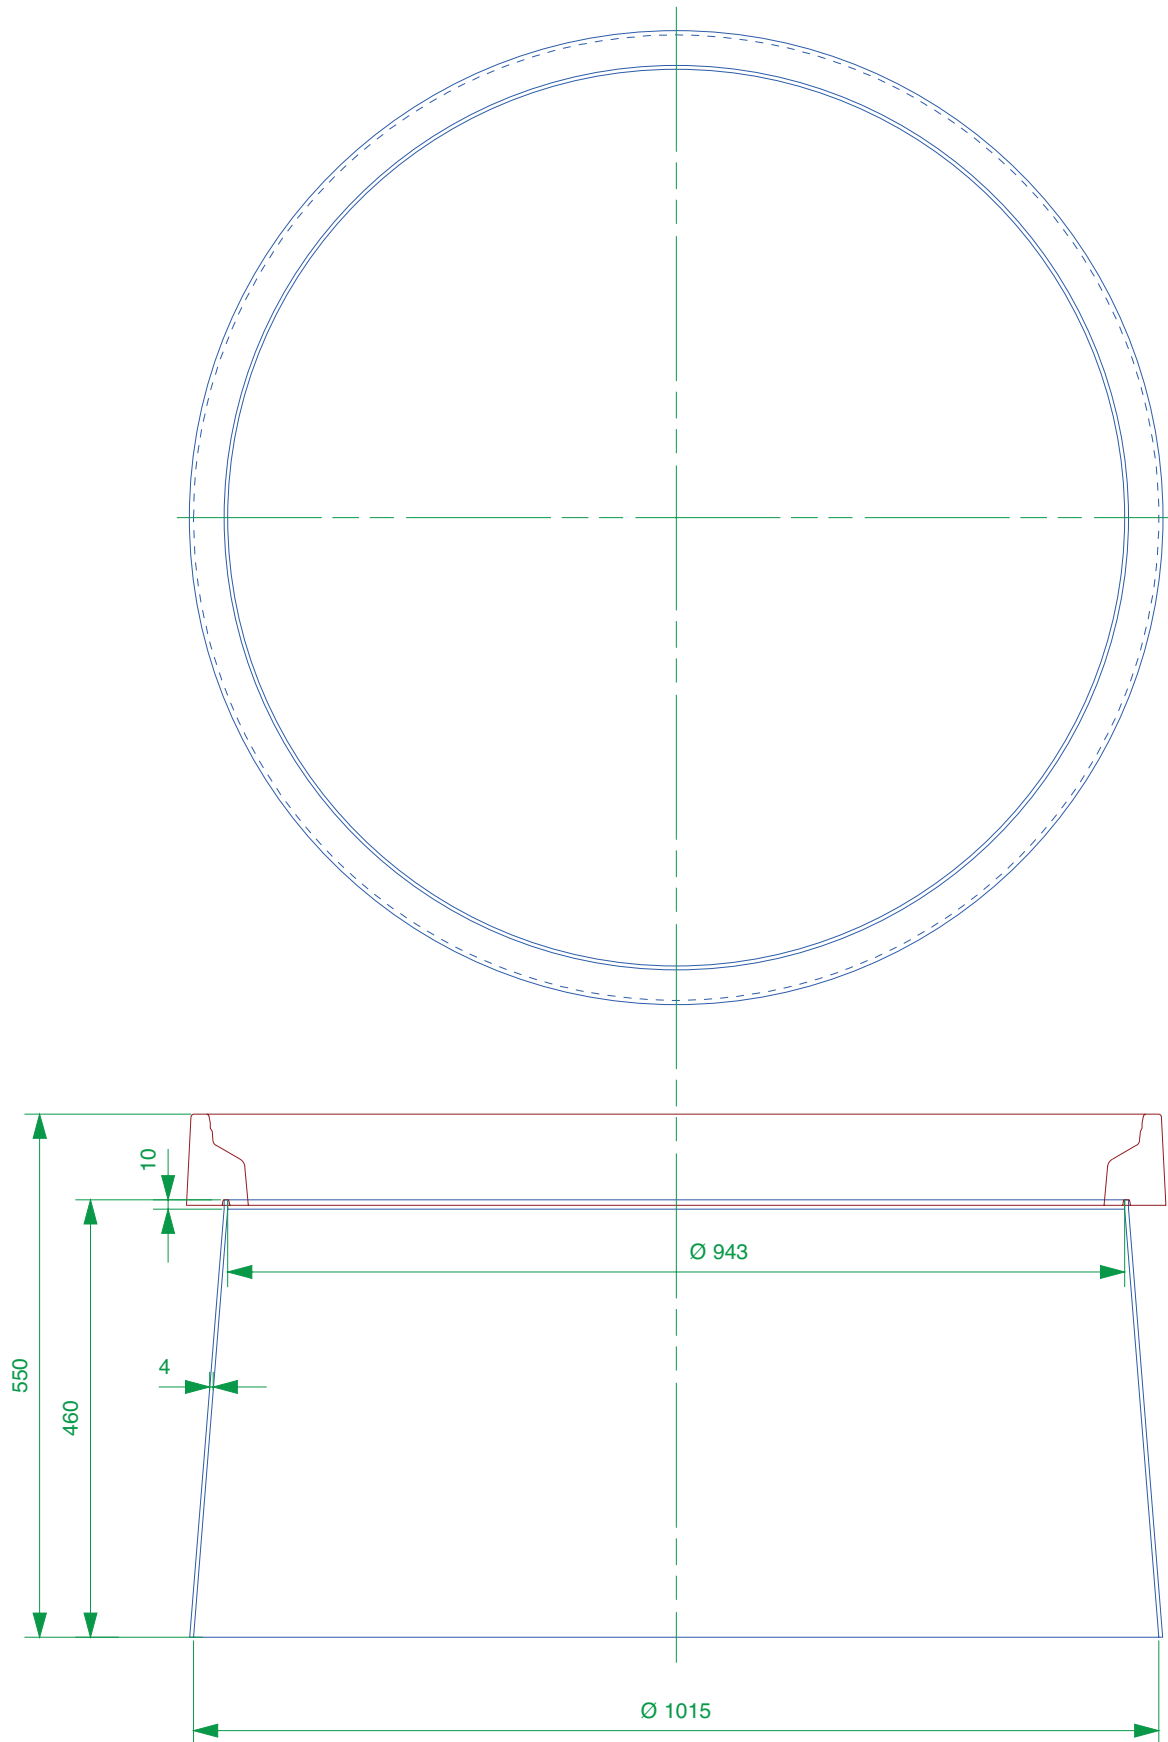

460mm deep GRP skirt to fit FL90 cover.

For reference purposes only. This drawing is not a specification. Order against product code only. To enable continuous improvement of our products, the designs and specifications are subject to change without notice.

FIBRELITE 
PART OF OPW A DOVER COMPANY

460mm deep GRP skirt to fit FL90 cover.

For reference purposes only. This drawing is not a specification. Order against product code only. To enable continuous improvement of our products, the designs and specifications are subject to change without notice.