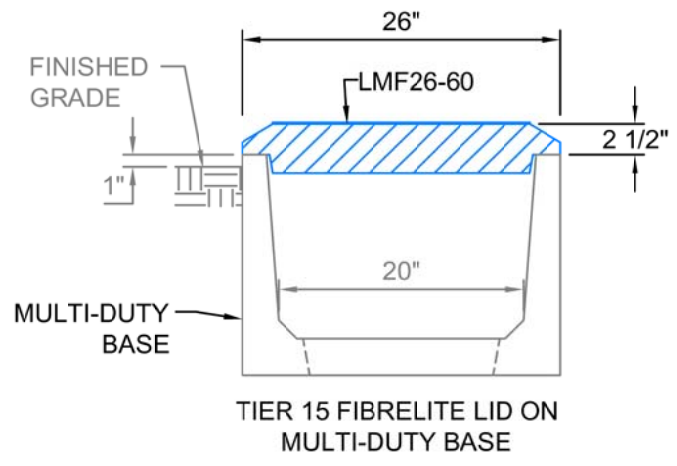

LMF26-60

SCALE: 1" = 1'-0"

WEIGHT: 62#

TIER 15 RATED

Trenwa Inc.		
1419 ALEXANDRIA PIKE FORT THOMAS, KY 41075 859-781-0831		
TIER 15 FIBRELITE LID & SECTION FOR 20" WIDE MULTI-DUTY TRENCH		
Date: 3/27/17	Dwg. No. LMF26-60	