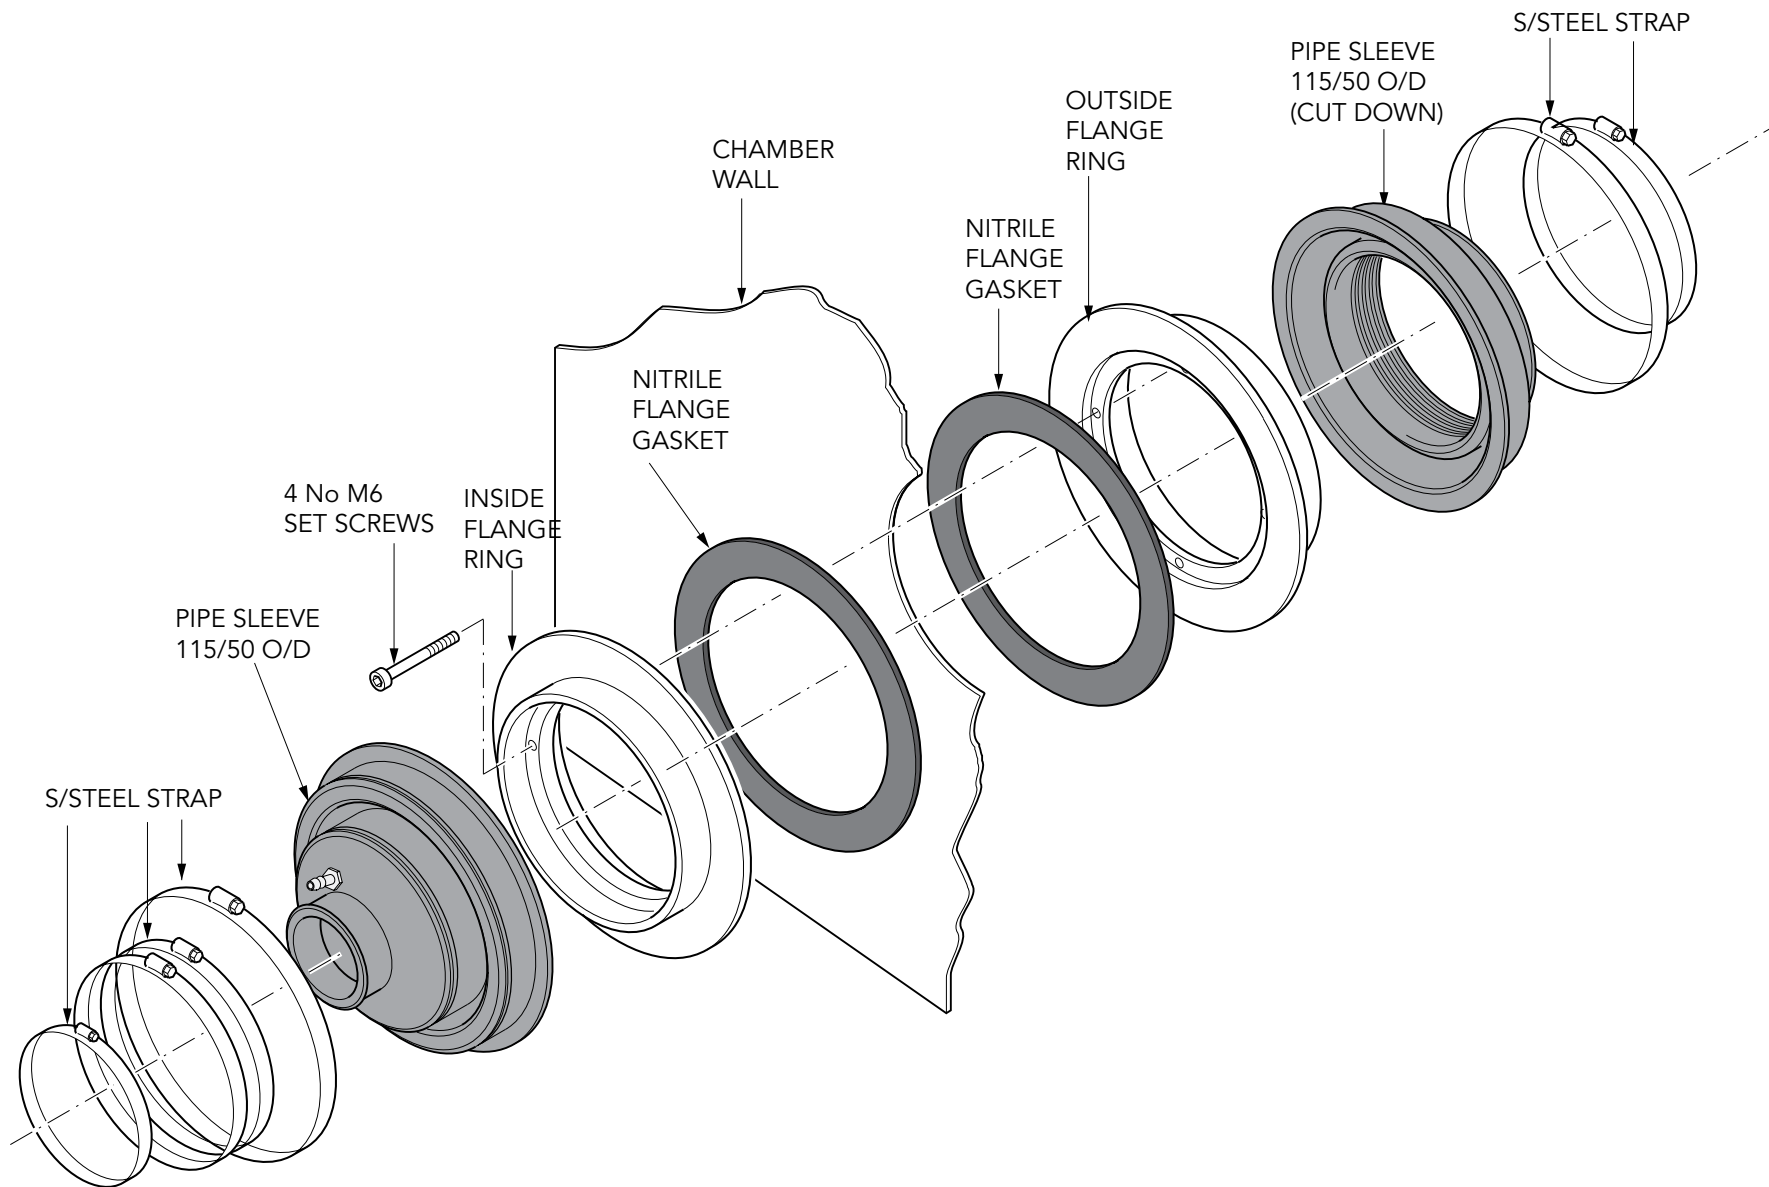

OPW retractable pipework duct seal kit. Seals 115mm diameter duct to 50mm diameter pipe. The PDBD/115-50 seals the OPW 1.5" Flexworks within the 4" access pipe.

For reference purposes only. This drawing is not a specification. Order against product code only. To enable continuous improvement of our products, the designs and specifications are subject to change without notice.

OPW retractable pipework duct sealkit. Seals 115mm diameter duct to 50mm diameter pipe. The PDBD/115-50 seals the OPW 1.5" Flexworks within the 4" access pipe.

For reference purposes only. This drawing is not a specification. Order against product code only. To enable continuous improvement of our products, the designs and specifications are subject to change without notice.

ASSEMBLY OF PIPEWORK
SIZE 115mm & 50mm O/D

ASSEMBLED COMPONENT

OUTSIDE CHAMBER INSIDE CHAMBER

OPW retractable pipework duct seal kit. Seals 115mm diameter duct to 50mm diameter pipe. The PDBD/115-50 seals the OPW 1.5" Flexworks within the 4" access pipe.