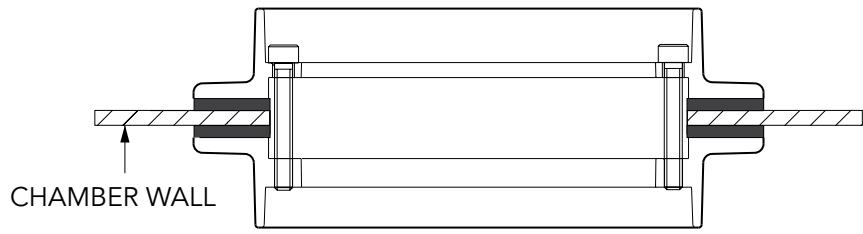

OPW retractable pipework duct seal kit. Seals 115mm diameter duct to 50mm diameter pipe. The PDBD/115-50 seals the OPW 1.5" Flexworks within the 4" access pipe.

For reference purposes only. This drawing is not a specification. Order against product code only. To enable continuous improvement of our products, the designs and specifications are subject to change without notice.

OPW retractable pipework duct sealkit. Seals 115mm diameter duct to 50mm diameter pipe. The PDBD/115-50 seals the OPW 1.5" Flexworks within the 4" access pipe.

For reference purposes only. This drawing is not a specification. Order against product code only. To enable continuous improvement of our products, the designs and specifications are subject to change without notice.

ASSEMBLY OF PIPEWORK
SIZE 115mm & 50mm O/D

ASSEMBLED COMPONENT

OUTSIDE CHAMBER INSIDE CHAMBER

OPW retractable pipework duct seal kit. Seals 115mm diameter duct to 50mm diameter pipe. The PDBD/115-50 seals the OPW 1.5" Flexworks within the 4" access pipe.