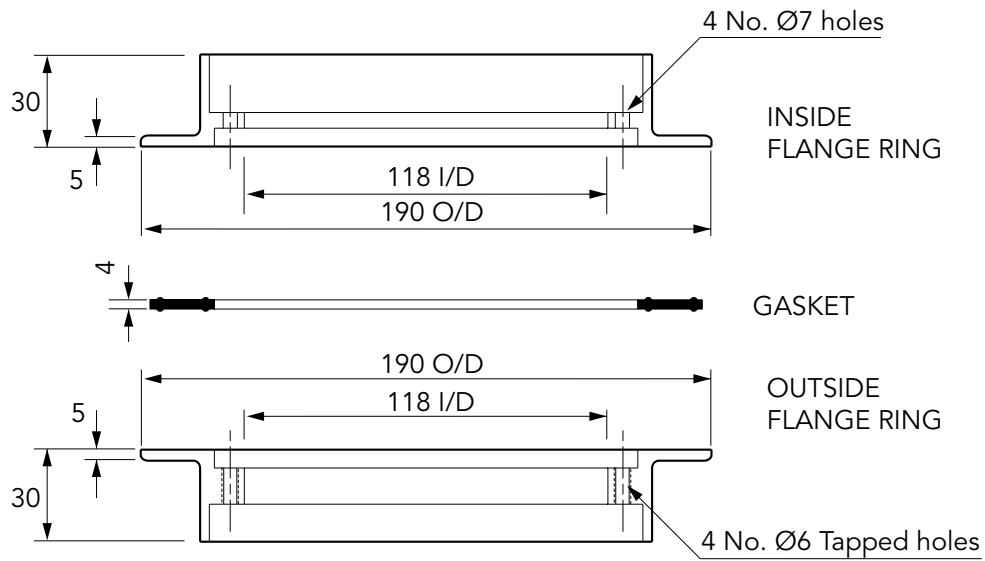

OPW retractable pipework duct seal kit. Seals 115mm diameter duct to 50mm diameter pipe. The PDBD/115-50 seals the OPW 1.5" Flexworks within the 4" access pipe.

For reference purposes only. This drawing is not a specification. Order against product code only. To enable continuous improvement of our products, the designs and specifications are subject to change without notice.

OPW retractable pipework duct sealkit. Seals 115mm diameter duct to 50mm diameter pipe. The PDBD/115-50 seals the OPW 1.5" Flexworks within the 4" access pipe.

For reference purposes only. This drawing is not a specification. Order against product code only. To enable continuous improvement of our products, the designs and specifications are subject to change without notice.

ASSEMBLY OF PIPEWORK
SIZE 115mm & 50mm O/D

ASSEMBLED COMPONENT

OUTSIDE CHAMBER INSIDE CHAMBER

OPW retractable pipework duct seal kit. Seals 115mm diameter duct to 50mm diameter pipe. The PDBD/115-50 seals the OPW 1.5" Flexworks within the 4" access pipe.