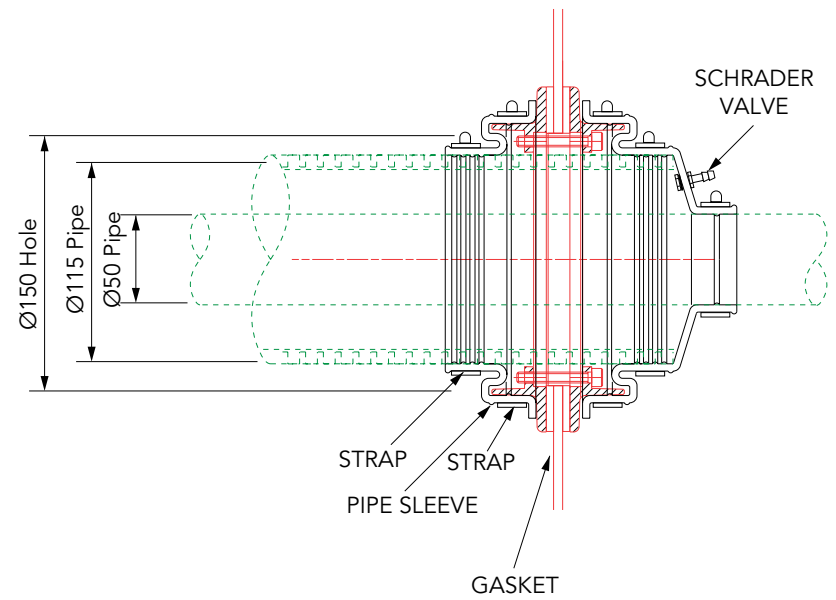

OPW retractable pipework duct seal kit. Seals 115mm diameter duct to 50mm diameter pipe. The PDBD/115-50 seals the OPW 1.5" Flexworks within the 4" access pipe.

For reference purposes only. This drawing is not a specification. Order against product code only. To enable continuous improvement of our products, the designs and specifications are subject to change without notice.

OPW retractable pipework duct sealkit. Seals 115mm diameter duct to 50mm diameter pipe. The PDBD/115-50 seals the OPW 1.5" Flexworks within the 4" access pipe.

For reference purposes only. This drawing is not a specification. Order against product code only. To enable continuous improvement of our products, the designs and specifications are subject to change without notice.

ASSEMBLY OF PIPEWORK
SIZE 115mm & 50mm O/D

ASSEMBLED COMPONENT

OUTSIDE CHAMBER INSIDE CHAMBER

OPW retractable pipework duct seal kit. Seals 115mm diameter duct to 50mm diameter pipe. The PDBD/115-50 seals the OPW 1.5" Flexworks within the 4" access pipe.