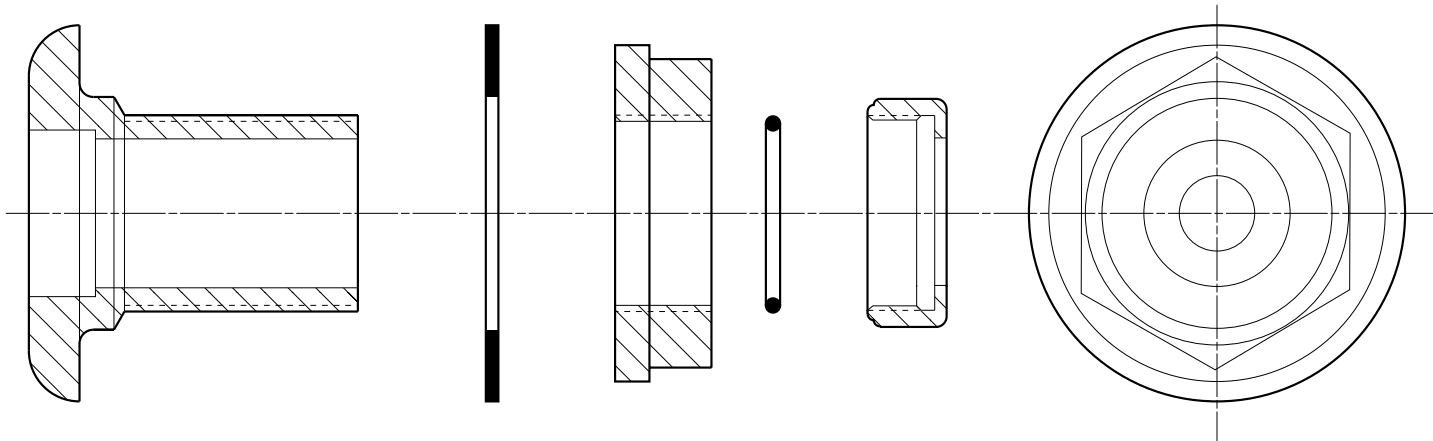

PRODUCT CODE	To fit Conduit	Hole Size Dim 'A' (dia. mm)
PEC-32	32mm O/D	51

32mm diameter electrical entry pipe kit.

For reference purposes only. This drawing is not a specification. Order against product code only. To enable continuous improvement of our products, the designs and specifications are subject to change without notice.

FIBRELITE 
PART OF OPW A DOVER COMPANY

PRODUCT CODE	To fit Conduit	Hole Size Dim 'A' (dia. mm)
PEC-32	32mm O/D	51

32mm diameter electrical entry pipe kit.

For reference purposes only. This drawing is not a specification. Order against product code only. To enable continuous improvement of our products, the designs and specifications are subject to change without notice.

32mm diameter electrical entry pipe kit.

For reference purposes only. This drawing is not a specification. Order against product code only. To enable continuous improvement of our products, the designs and specifications are subject to change without notice.