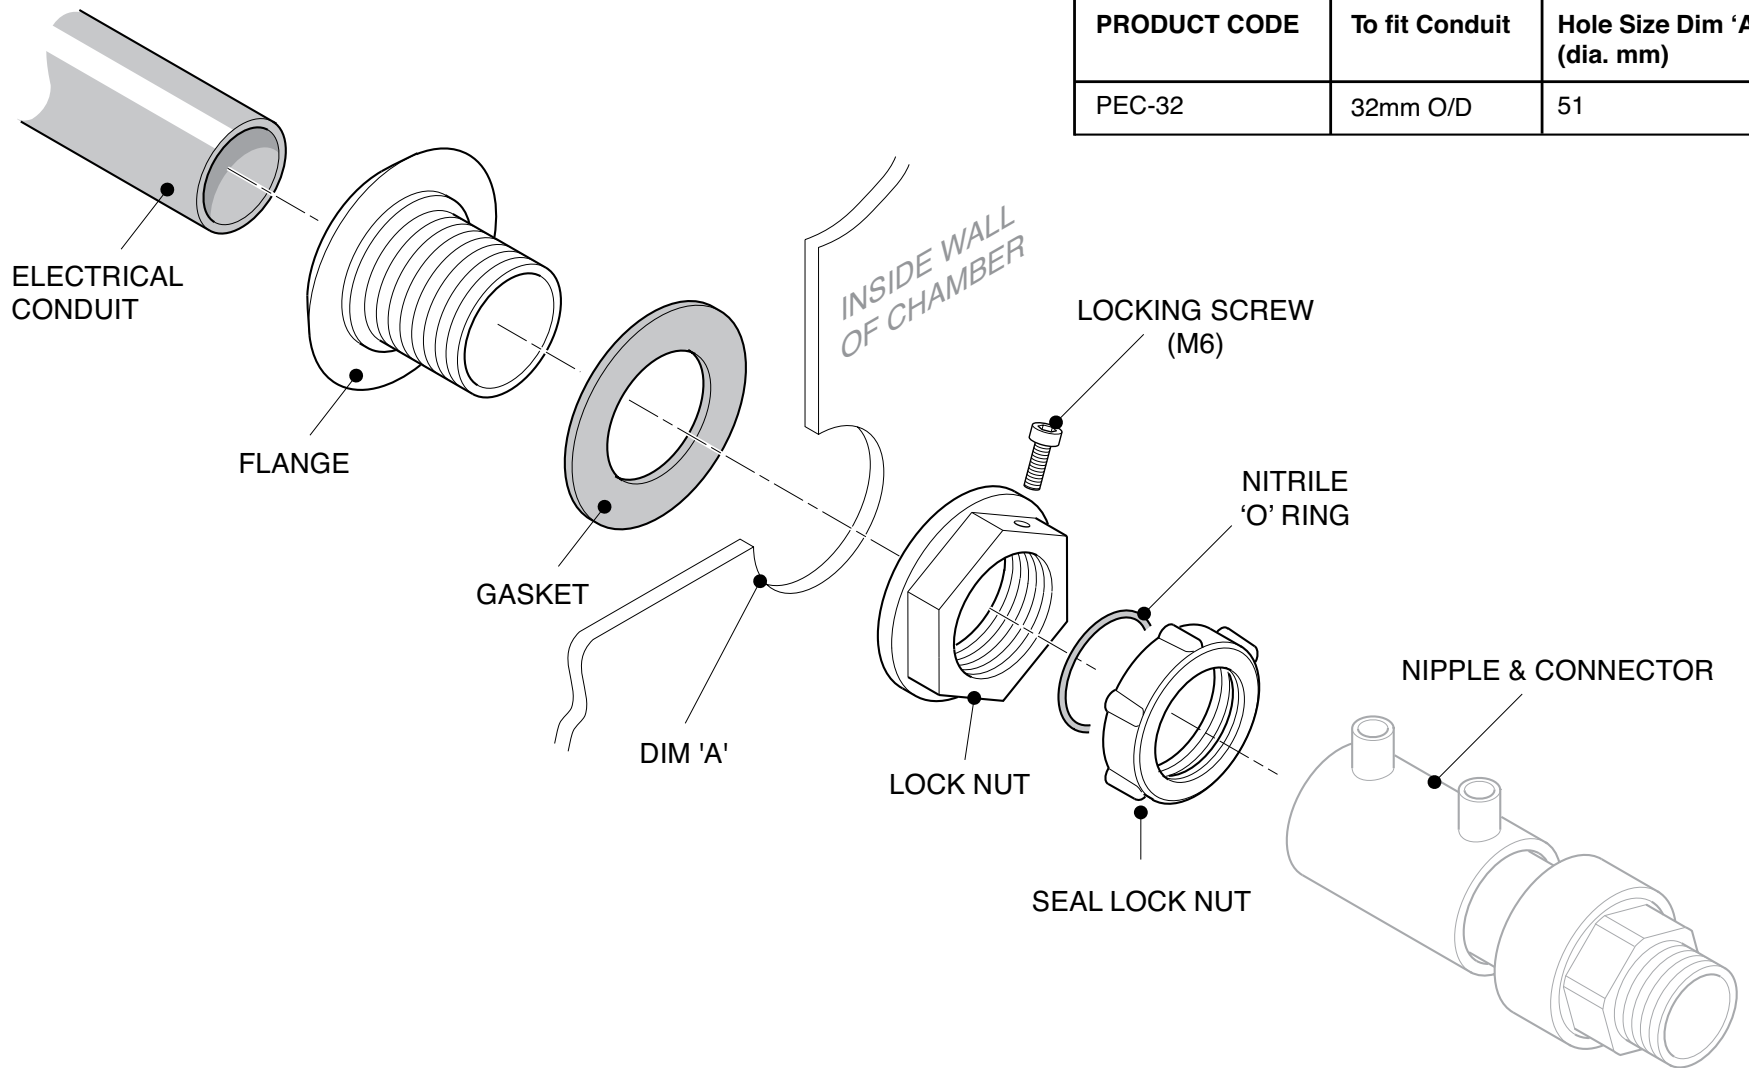

PRODUCT CODE	To fit Conduit	Hole Size Dim 'A' (dia. mm)
PEC-32	32mm O/D	51

32mm diameter electrical entry pipe kit.

For reference purposes only. This drawing is not a specification. Order against product code only. To enable continuous improvement of our products, the designs and specifications are subject to change without notice.

FIBRELITE 
PART OF OPW A DOVER COMPANY

PRODUCT CODE	To fit Conduit	Hole Size Dim 'A' (dia. mm)
PEC-32	32mm O/D	51

32mm diameter electrical entry pipe kit.

For reference purposes only. This drawing is not a specification. Order against product code only. To enable continuous improvement of our products, the designs and specifications are subject to change without notice.

32mm diameter electrical entry pipe kit.

For reference purposes only. This drawing is not a specification. Order against product code only. To enable continuous improvement of our products, the designs and specifications are subject to change without notice.