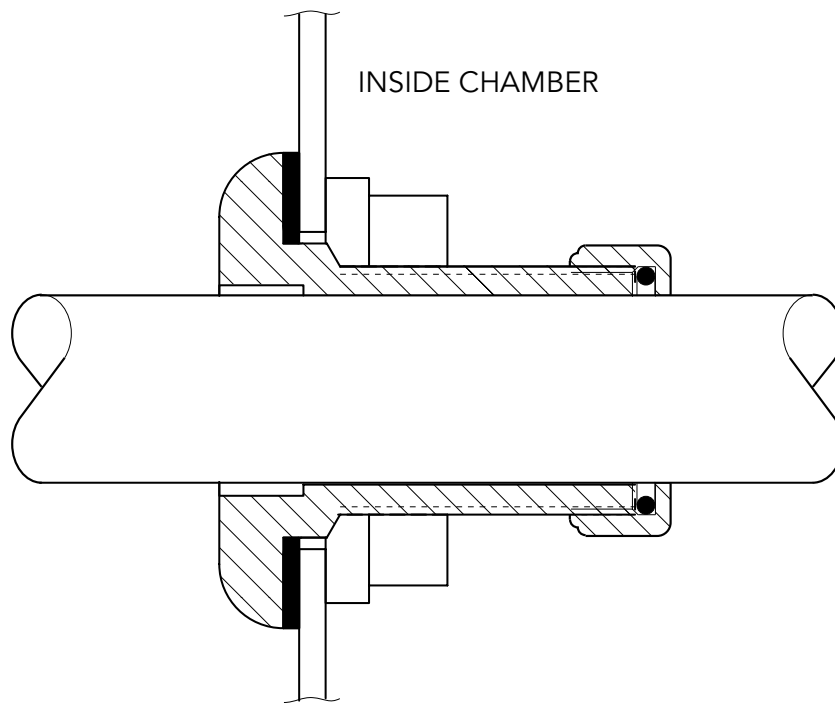

PRODUCT CODE	To fit Conduit	Hole Size Dim 'A' (dia. mm)
PEC-32	32mm O/D	51

32mm diameter electrical entry pipe kit.

For reference purposes only. This drawing is not a specification. Order against product code only. To enable continuous improvement of our products, the designs and specifications are subject to change without notice.

FIBRELITE 
PART OF OPW A DOVER COMPANY

PRODUCT CODE	To fit Conduit	Hole Size Dim 'A' (dia. mm)
PEC-32	32mm O/D	51

32mm diameter electrical entry pipe kit.

For reference purposes only. This drawing is not a specification. Order against product code only. To enable continuous improvement of our products, the designs and specifications are subject to change without notice.

32mm diameter electrical entry pipe kit.

For reference purposes only. This drawing is not a specification. Order against product code only. To enable continuous improvement of our products, the designs and specifications are subject to change without notice.