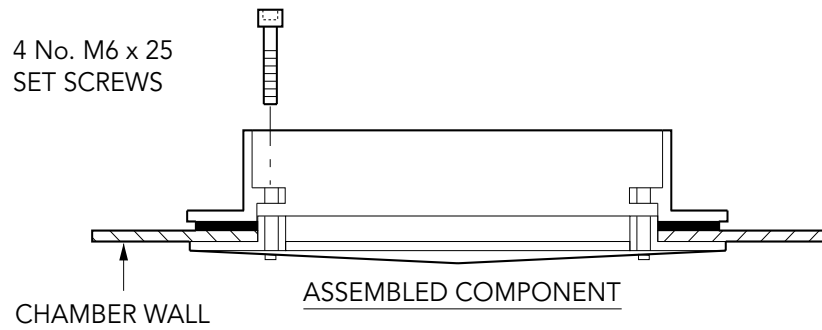

Pipe entry kit to fit 75mm single bore pipework.

For reference purposes only. This drawing is not a specification. Order against product code only. To enable continuous improvement of our products, the designs and specifications are subject to change without notice.

FIBRELITE 
PART OF OPW A  COMPANY

Pipe entry kit to fit 75mm single bore pipework.

For reference purposes only. This drawing is not a specification. Order against product code only. To enable continuous improvement of our products, the designs and specifications are subject to change without notice.