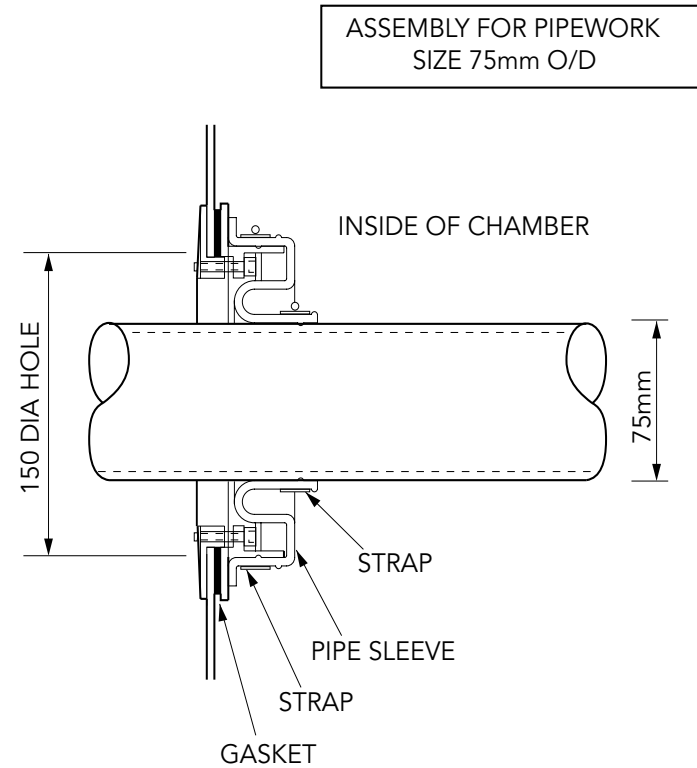

Pipe entry kit to fit 75mm single bore pipework.

For reference purposes only. This drawing is not a specification. Order against product code only. To enable continuous improvement of our products, the designs and specifications are subject to change without notice.

FIBRELITE 
PART OF OPW A  COMPANY

Pipe entry kit to fit 75mm single bore pipework.

For reference purposes only. This drawing is not a specification. Order against product code only. To enable continuous improvement of our products, the designs and specifications are subject to change without notice.