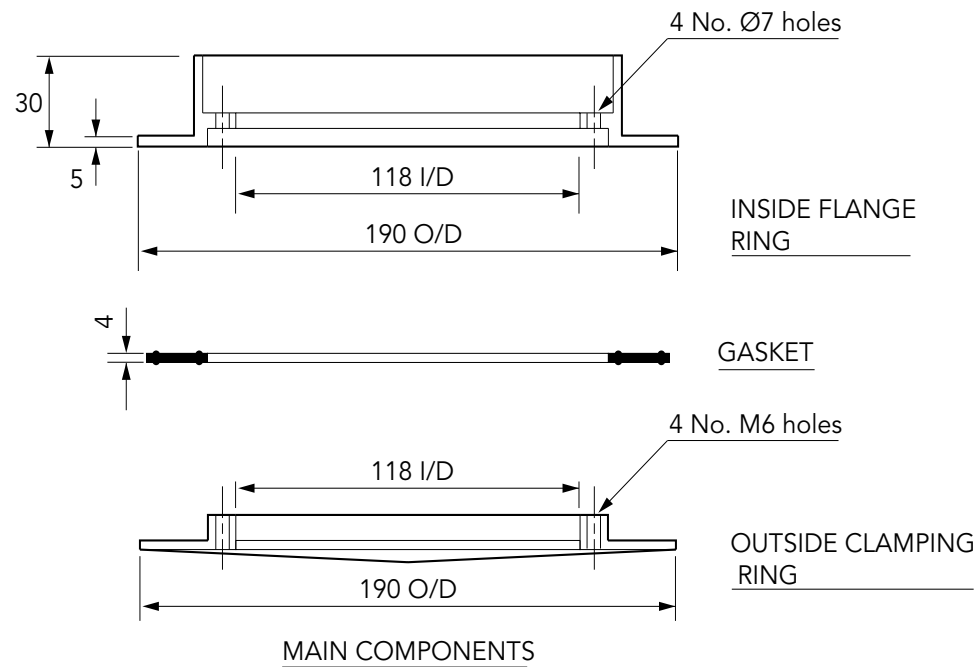

Pipe entry kit to fit 75mm single bore pipework.

For reference purposes only. This drawing is not a specification. Order against product code only. To enable continuous improvement of our products, the designs and specifications are subject to change without notice.

FIBRELITE 
PART OF OPW A  COMPANY

Pipe entry kit to fit 75mm single bore pipework.

For reference purposes only. This drawing is not a specification. Order against product code only. To enable continuous improvement of our products, the designs and specifications are subject to change without notice.