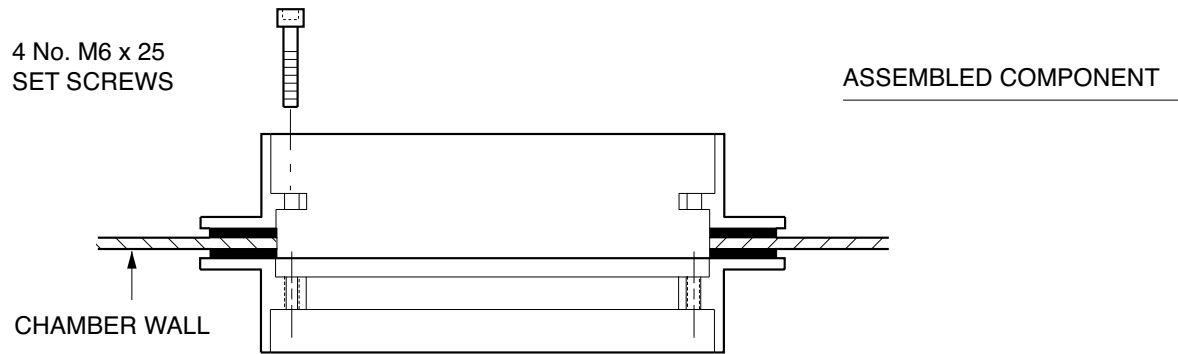

Double sided pipe entry kits to fit 27mm single bore pipework.

For reference purposes only. This drawing is not a specification. Order against product code only. To enable continuous improvement of our products, the designs and specifications are subject to change without notice.

**FIBRELITE**   
PART OF OPW A DOVER COMPANY

Double sided pipe entry kits to fit 27mm single bore pipework.

For reference purposes only. This drawing is not a specification. Order against product code only. To enable continuous improvement of our products, the designs and specifications are subject to change without notice.