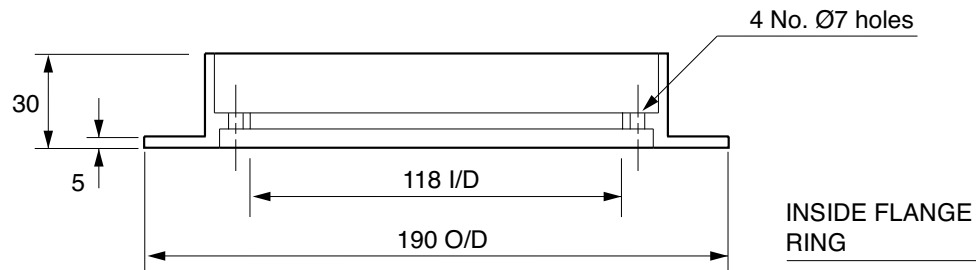

Double sided pipe entry kits to fit 27mm single bore pipework.

For reference purposes only. This drawing is not a specification. Order against product code only. To enable continuous improvement of our products, the designs and specifications are subject to change without notice.

**FIBRELITE**   
PART OF OPW A DOVER COMPANY

Double sided pipe entry kits to fit 27mm single bore pipework.

For reference purposes only. This drawing is not a specification. Order against product code only. To enable continuous improvement of our products, the designs and specifications are subject to change without notice.