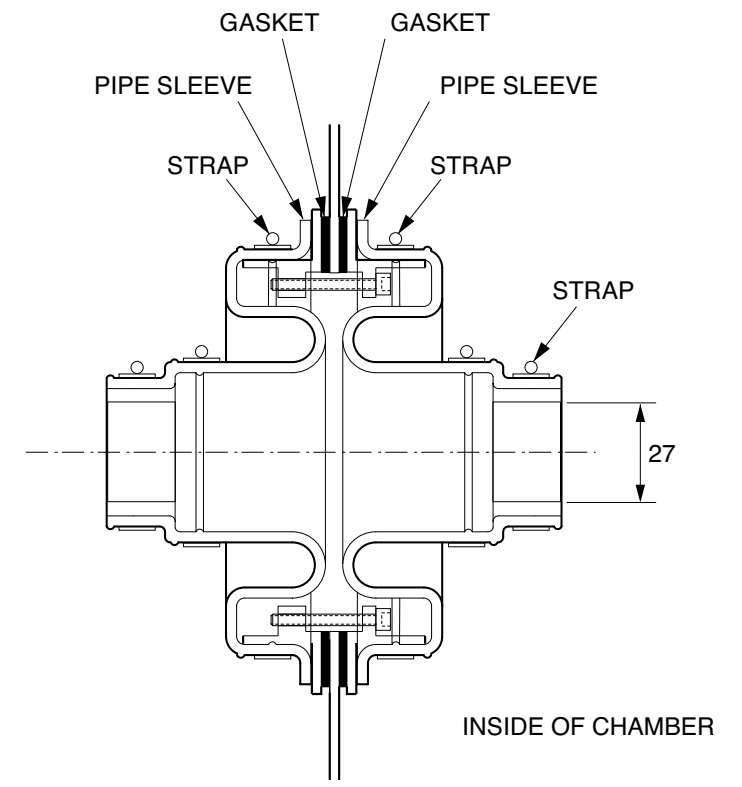

Double sided pipe entry kits to fit 27mm single bore pipework.

For reference purposes only. This drawing is not a specification. Order against product code only. To enable continuous improvement of our products, the designs and specifications are subject to change without notice.

**FIBRELITE**   
PART OF OPW A DOVER COMPANY

Double sided pipe entry kits to fit 27mm single bore pipework.

For reference purposes only. This drawing is not a specification. Order against product code only. To enable continuous improvement of our products, the designs and specifications are subject to change without notice.