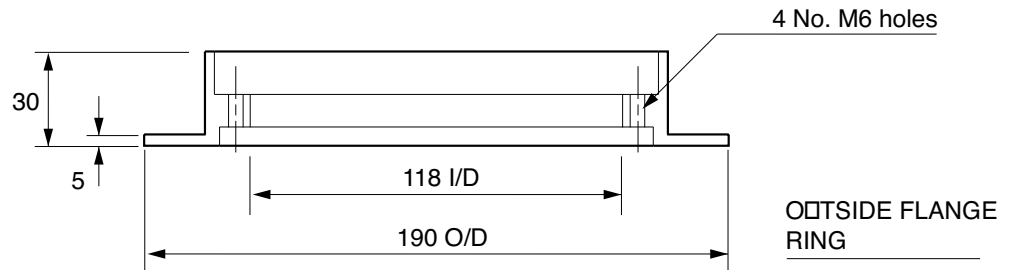

Double sided pipe entry kits to fit 27mm single bore pipework.

For reference purposes only. This drawing is not a specification. Order against product code only. To enable continuous improvement of our products, the designs and specifications are subject to change without notice.

**FIBRELITE**   
PART OF OPW A DOVER COMPANY

Double sided pipe entry kits to fit 27mm single bore pipework.

For reference purposes only. This drawing is not a specification. Order against product code only. To enable continuous improvement of our products, the designs and specifications are subject to change without notice.