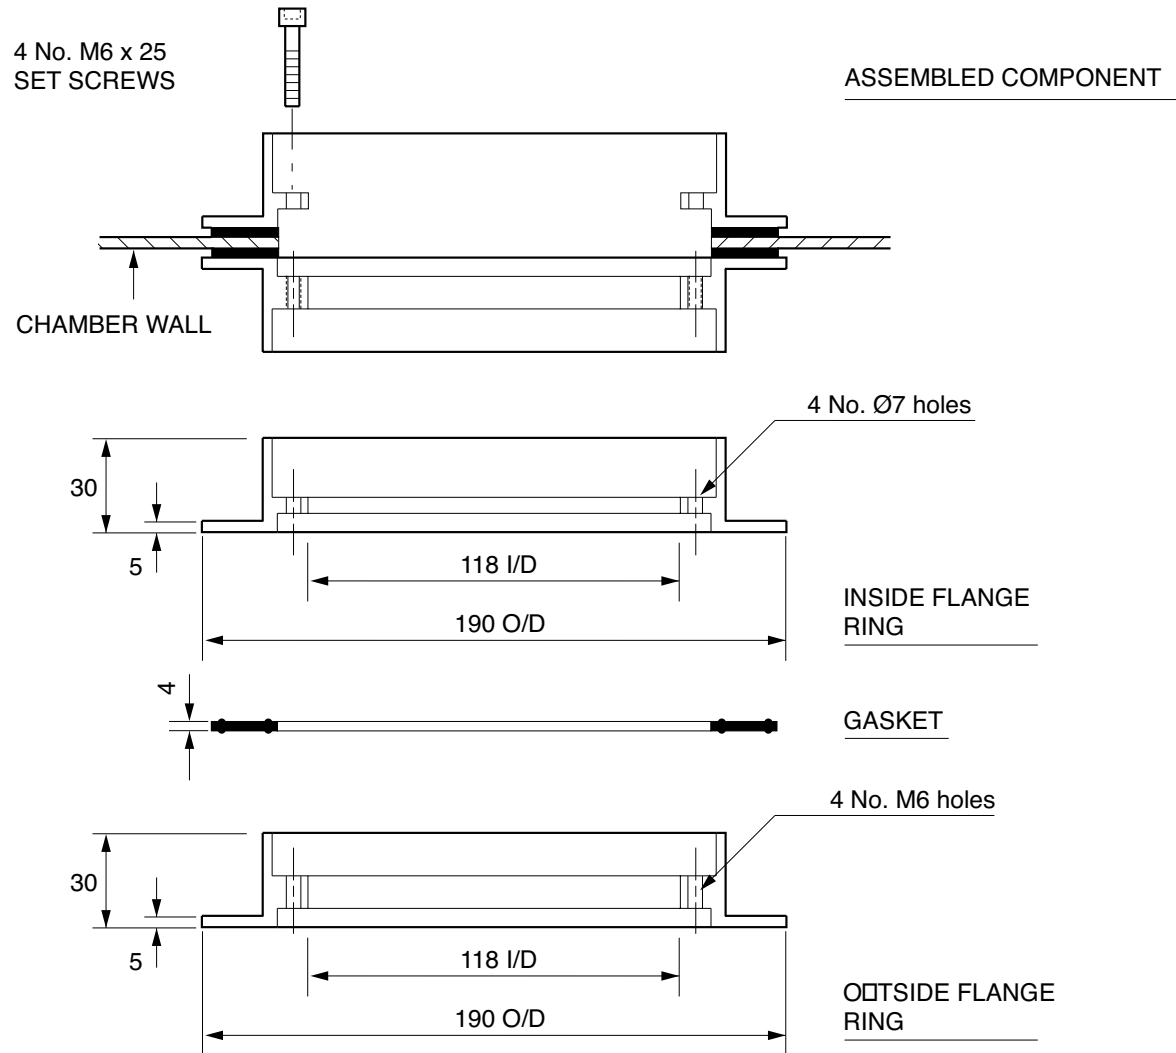

Double sided pipe entry kits to fit 33mm single bore pipework.

For reference purposes only. This drawing is not a specification. Order against product code only. To enable continuous improvement of our products, the designs and specifications are subject to change without notice.

**FIBRELITE**   
PART OF OPW A DOVER COMPANY

Double sided pipe entry kits to fit 33mm single bore pipework.

For reference purposes only. This drawing is not a specification. Order against product code only. To enable continuous improvement of our products, the designs and specifications are subject to change without notice.