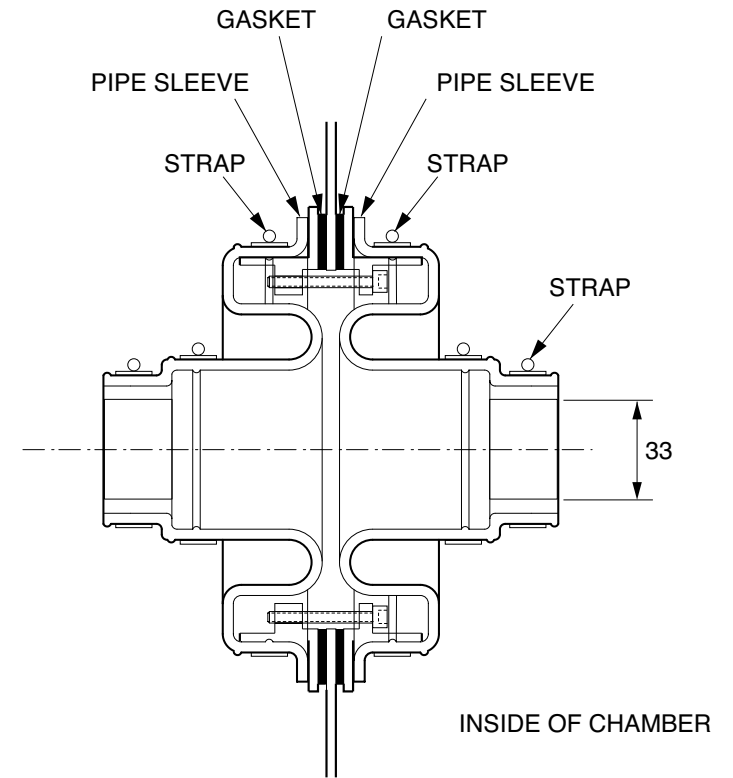

Double sided pipe entry kits to fit 33mm single bore pipework.

For reference purposes only. This drawing is not a specification. Order against product code only. To enable continuous improvement of our products, the designs and specifications are subject to change without notice.

**FIBRELITE**   
PART OF OPW A DOVER COMPANY

Double sided pipe entry kits to fit 33mm single bore pipework.

For reference purposes only. This drawing is not a specification. Order against product code only. To enable continuous improvement of our products, the designs and specifications are subject to change without notice.