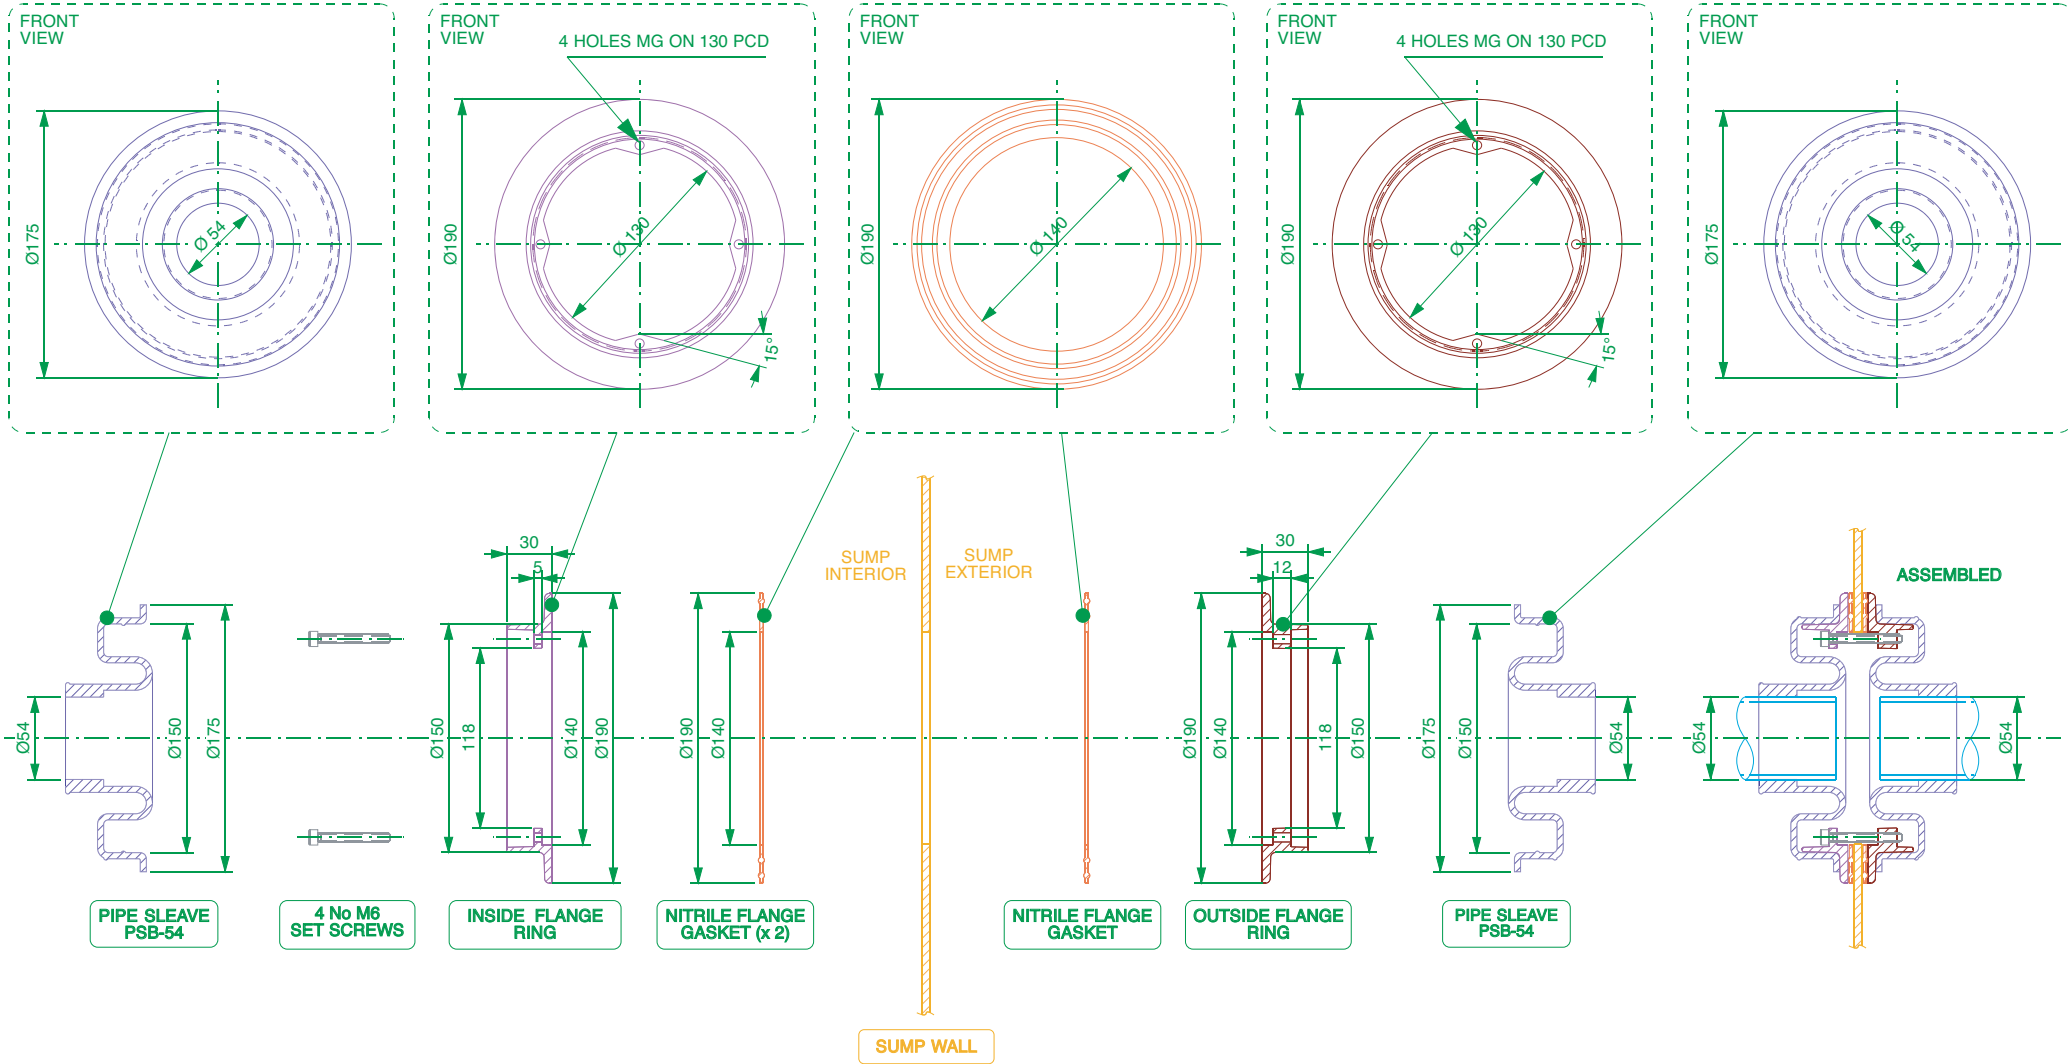

Double sided pipe entry kit to fit 54mm single bore pipework.

For reference purposes only. This drawing is not a specification. Order against product code only. To enable continuous improvement of our products, the designs and specifications are subject to change without notice.

**FIBRELITE**   
 PART OF OPW a  DOVER company

Double sided pipe entry kit to fit 54mm single bore pipework.

For reference purposes only. This drawing is not a specification. Order against product code only. To enable continuous improvement of our products, the designs and specifications are subject to change without notice.