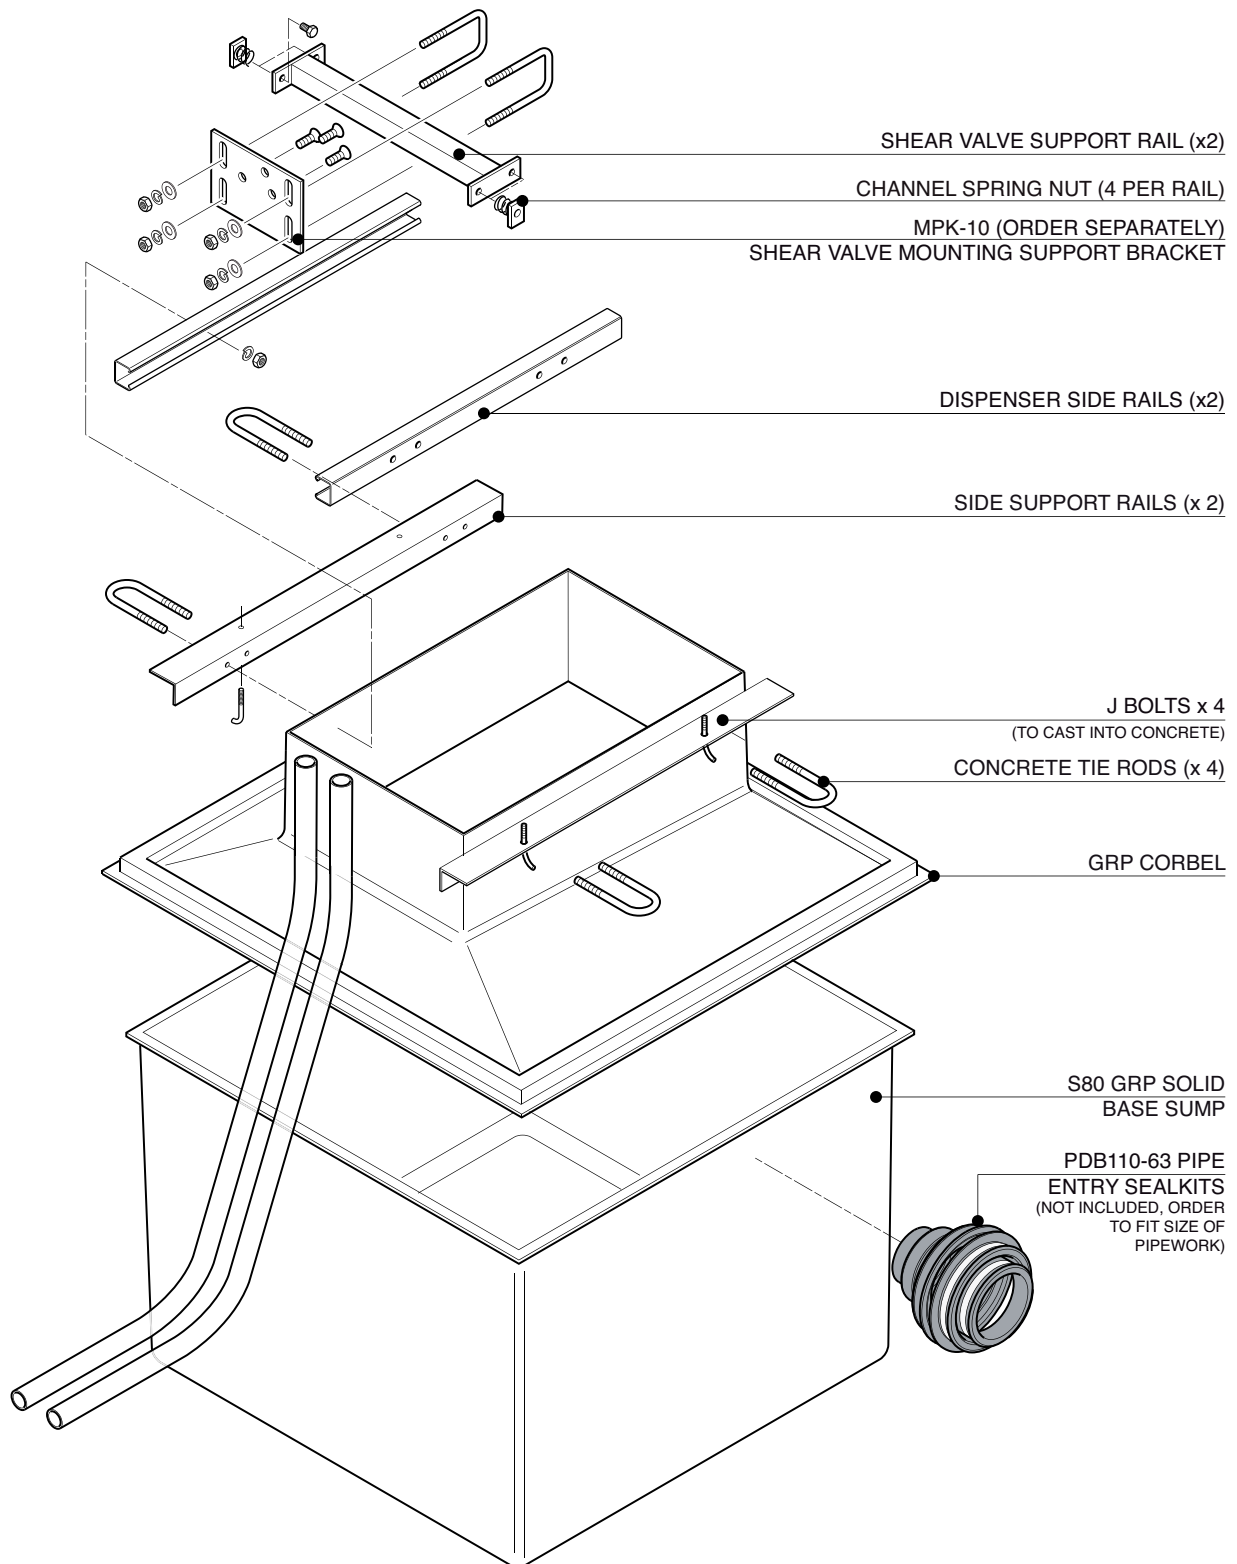

Two Grade Illustration

33 15/16" x 862mm GRP solid base sump and corbel to fit Gilbarco Advantage narrow (36") body dispenser models: B20, B21, BD1, BD0, B42 & B43.

For reference purposes only. This drawing is not a specification. Order against product code only. To enable continuous improvement of our products, the designs and specifications are subject to change without notice.

FIBRELITE 
PART OF OPW A DOVER COMPANY

33 15/16" x 862mm GRP solid base sump and corbel to fit Gilbarco Advantage narrow (36") body dispenser models: B20, B21, BD1, BD0, B42 & B43.

For reference purposes only. This drawing is not a specification. Order against product code only. To enable continuous improvement of our products, the designs and specifications are subject to change without notice.

FIBRELITE 
PART OF OPW A DOWDER COMPANY

33 15/16" x 862mm GRP solid base sump and corbel to fit Gilbarco Advantage narrow (36") body dispenser models: B20, B21, BD1, BD0, B42 & B43.

For reference purposes only. This drawing is not a specification. Order against product code only. To enable continuous improvement of our products, the designs and specifications are subject to change without notice.