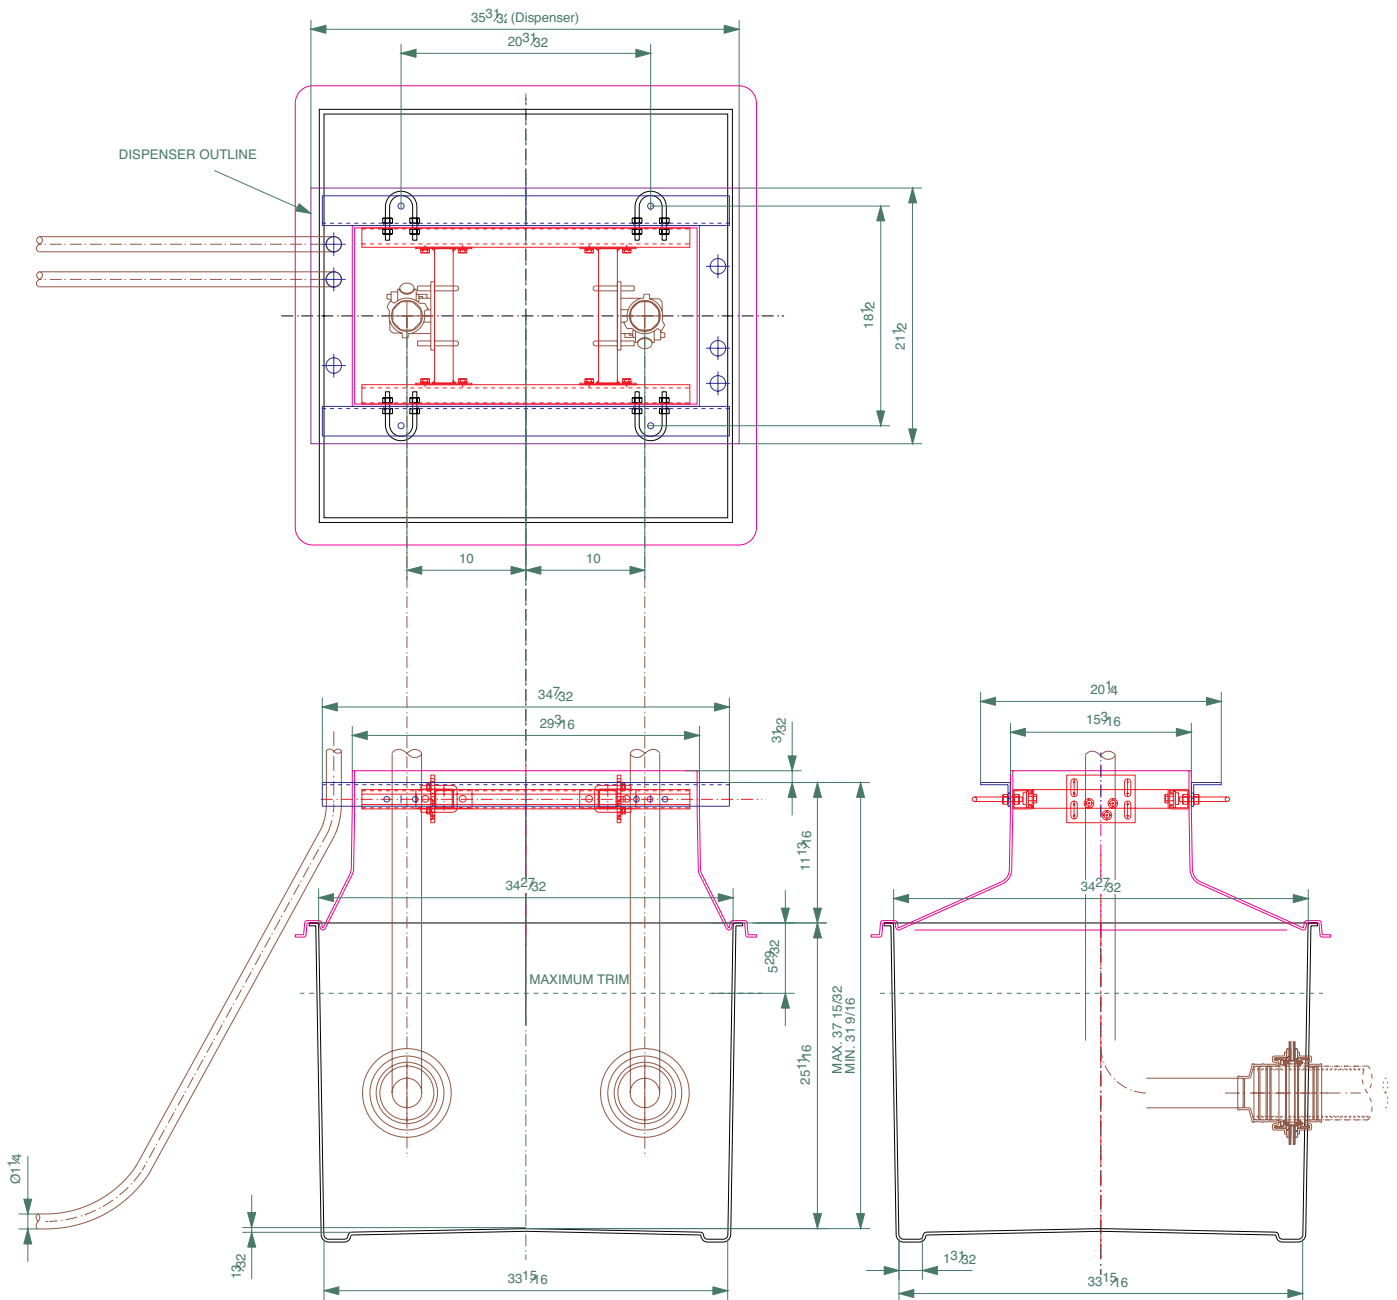

Two Grade Illustration

33 15/16" x 862mm GRP solid base sump and corbel to fit Gilbarco Advantage narrow (36") body dispenser models: B20, B21, BD1, BD0, B42 & B43.

For reference purposes only. This drawing is not a specification. Order against product code only. To enable continuous improvement of our products, the designs and specifications are subject to change without notice.

FIBRELITE 
PART OF OPW A DOVER COMPANY

33 15/16" x 862mm GRP solid base sump and corbel to fit Gilbarco Advantage narrow (36") body dispenser models: B20, B21, BD1, BD0, B42 & B43.

For reference purposes only. This drawing is not a specification. Order against product code only. To enable continuous improvement of our products, the designs and specifications are subject to change without notice.

FIBRELITE 
PART OF OPW A DOWDER COMPANY

33 15/16" x 862mm GRP solid base sump and corbel to fit Gilbarco Advantage narrow (36") body dispenser models: B20, B21, BD1, BD0, B42 & B43.

For reference purposes only. This drawing is not a specification. Order against product code only. To enable continuous improvement of our products, the designs and specifications are subject to change without notice.