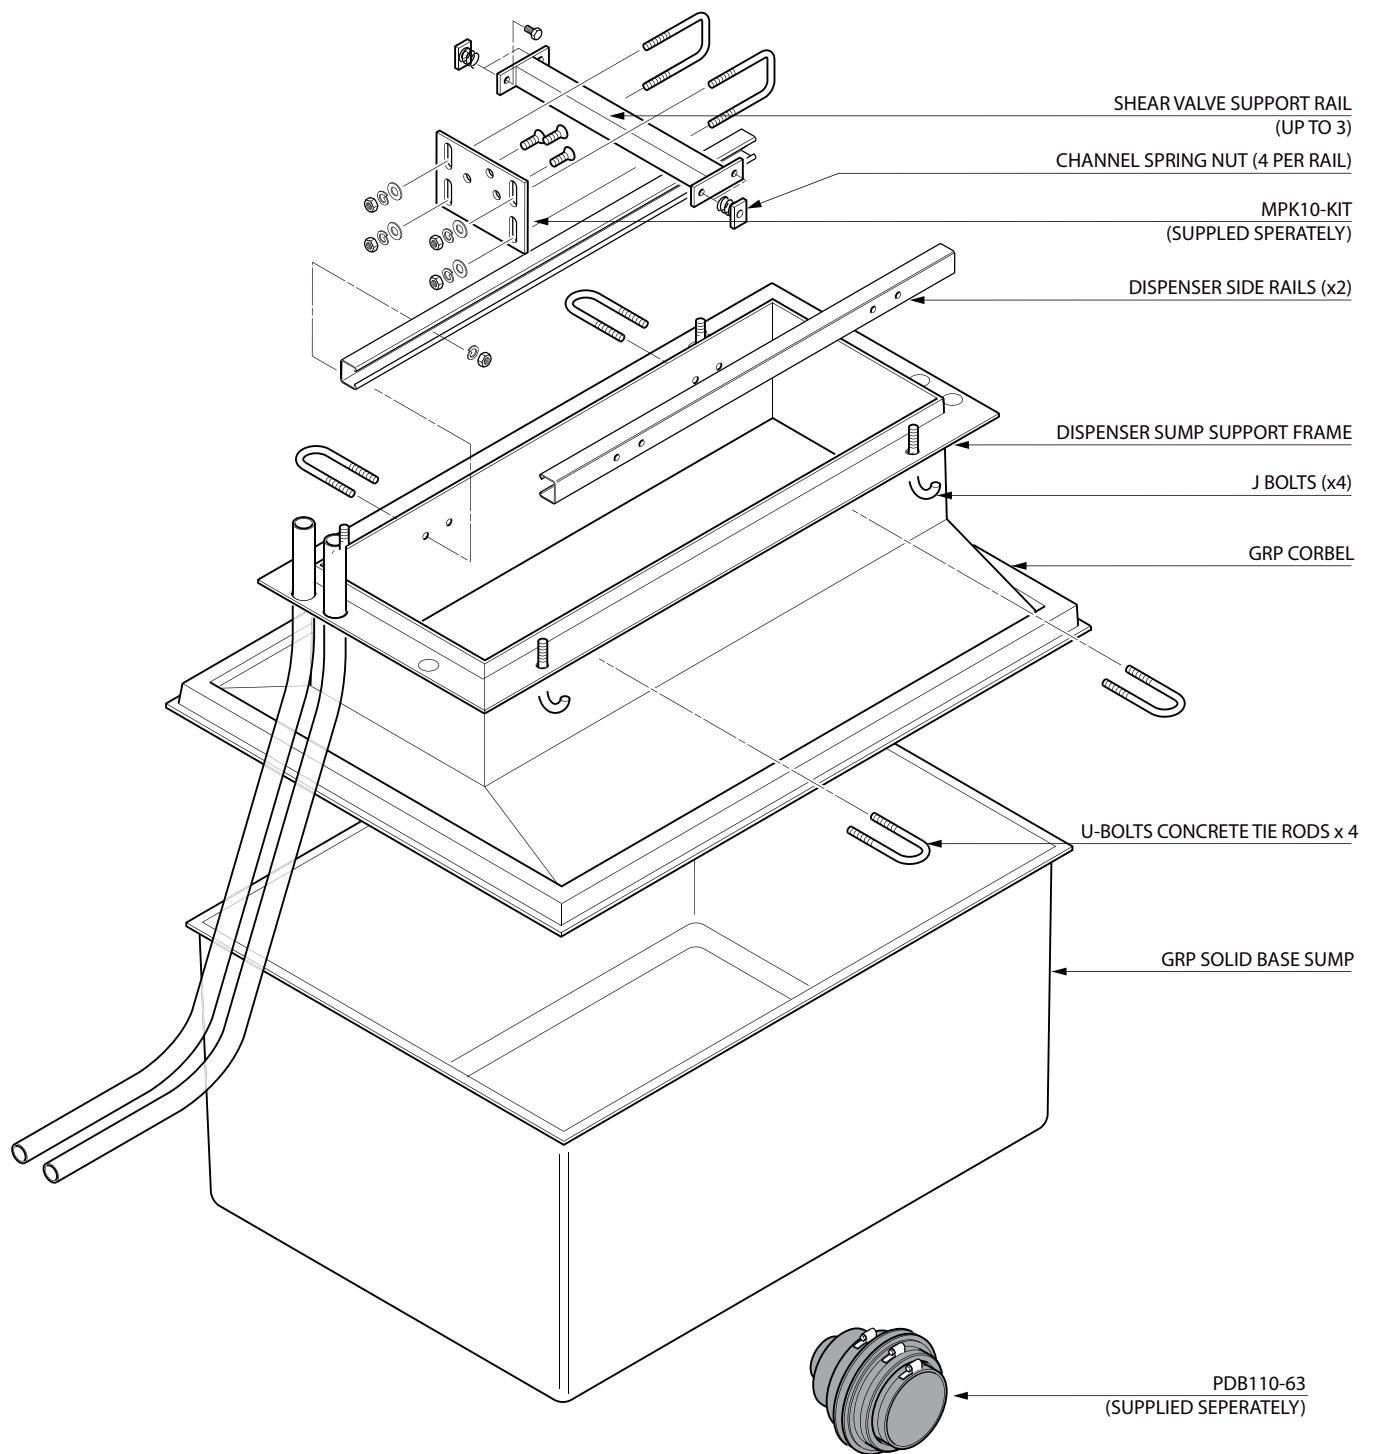

Three Grade Illustration

43 5/16" x 31 1/2" GRP solid base sump and corbel to fit Gilbarco dispenser models:
 B02, B03, B04, B05, B84 & B85.
 Three, Two or Single Grade.

For reference purposes only. This drawing is not a specification. Order against product code only. To enable continuous improvement of our products, the designs and specifications are subject to change without notice.

FIBRELITE 
 PART OF OPW A DOVER COMPANY

43 5/16" x 31 1/2" GRP solid base sump and corbel to fit Gilbarco dispenser models: B02, B03, B04, B05, B84 & B85. Three, Two or Single Grade.

For reference purposes only. This drawing is not a specification. Order against product code only. To enable continuous improvement of our products, the designs and specifications are subject to change without notice.

FIBRELITE 
 PART OF OPW A DOWER COMPANY

THE ADVANTAGE MPD MODELS:
B02, B03, B04, B05, B84 & B85

43 5/16" x 31 1/2" GRP solid base sump and corbel to fit Gilbarco dispenser models:
B02, B03, B04, B05, B84 & B85.
Three, Two or Single Grade.