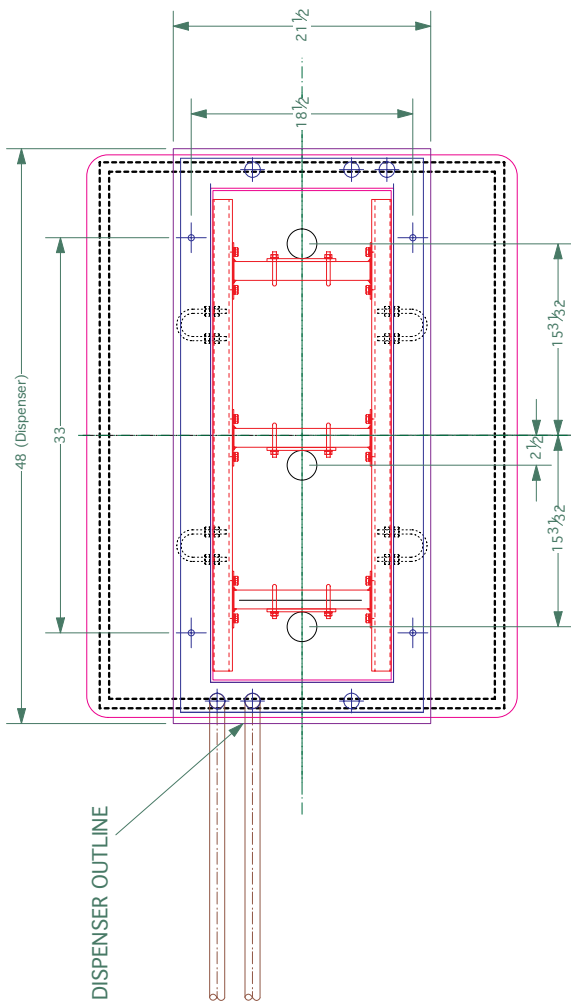

Three Grade Illustration

43 5/16" x 31 1/2" GRP solid base sump and corbel to fit Gilbarco dispenser models:
 B02, B03, B04, B05, B84 & B85.
 Three, Two or Single Grade.

For reference purposes only. This drawing is not a specification. Order against product code only. To enable continuous improvement of our products, the designs and specifications are subject to change without notice.

FIBRELITE 
 PART OF OPW A DOVER COMPANY

43 5/16" x 31 1/2" GRP solid base sump and corbel to fit Gilbarco dispenser models: B02, B03, B04, B05, B84 & B85. Three, Two or Single Grade.

For reference purposes only. This drawing is not a specification. Order against product code only. To enable continuous improvement of our products, the designs and specifications are subject to change without notice.

FIBRELITE 
 PART OF OPW A DOWER COMPANY

THE ADVANTAGE MPD MODELS:
B02, B03, B04, B05, B84 & B85

43 5/16" x 31 1/2" GRP solid base sump and corbel to fit Gilbarco dispenser models:
B02, B03, B04, B05, B84 & B85.
Three, Two or Single Grade.