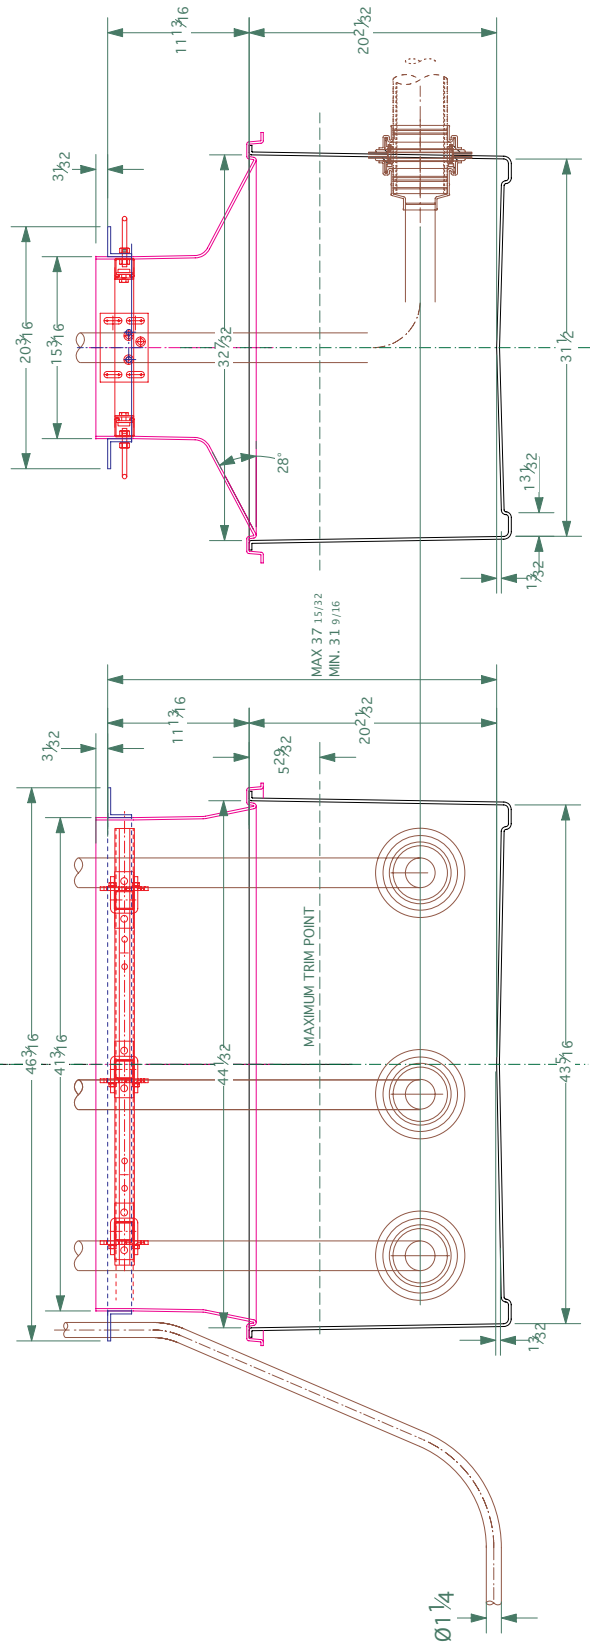

Three Grade Illustration

43 5/16" x 31 1/2" GRP solid base sump and corbel to fit Gilbarco dispenser models:
 B02, B03, B04, B05, B84 & B85.
 Three, Two or Single Grade.

For reference purposes only. This drawing is not a specification. Order against product code only. To enable continuous improvement of our products, the designs and specifications are subject to change without notice.

FIBRELITE 
 PART OF OPW A DOVER COMPANY

43 5/16" x 31 1/2" GRP solid base sump and corbel to fit Gilbarco dispenser models: B02, B03, B04, B05, B84 & B85. Three, Two or Single Grade.

For reference purposes only. This drawing is not a specification. Order against product code only. To enable continuous improvement of our products, the designs and specifications are subject to change without notice.

FIBRELITE 
 PART OF OPW A DOWER COMPANY

THE ADVANTAGE MPD MODELS:
B02, B03, B04, B05, B84 & B85

43 5/16" x 31 1/2" GRP solid base sump and corbel to fit Gilbarco dispenser models:
B02, B03, B04, B05, B84 & B85.
Three, Two or Single Grade.