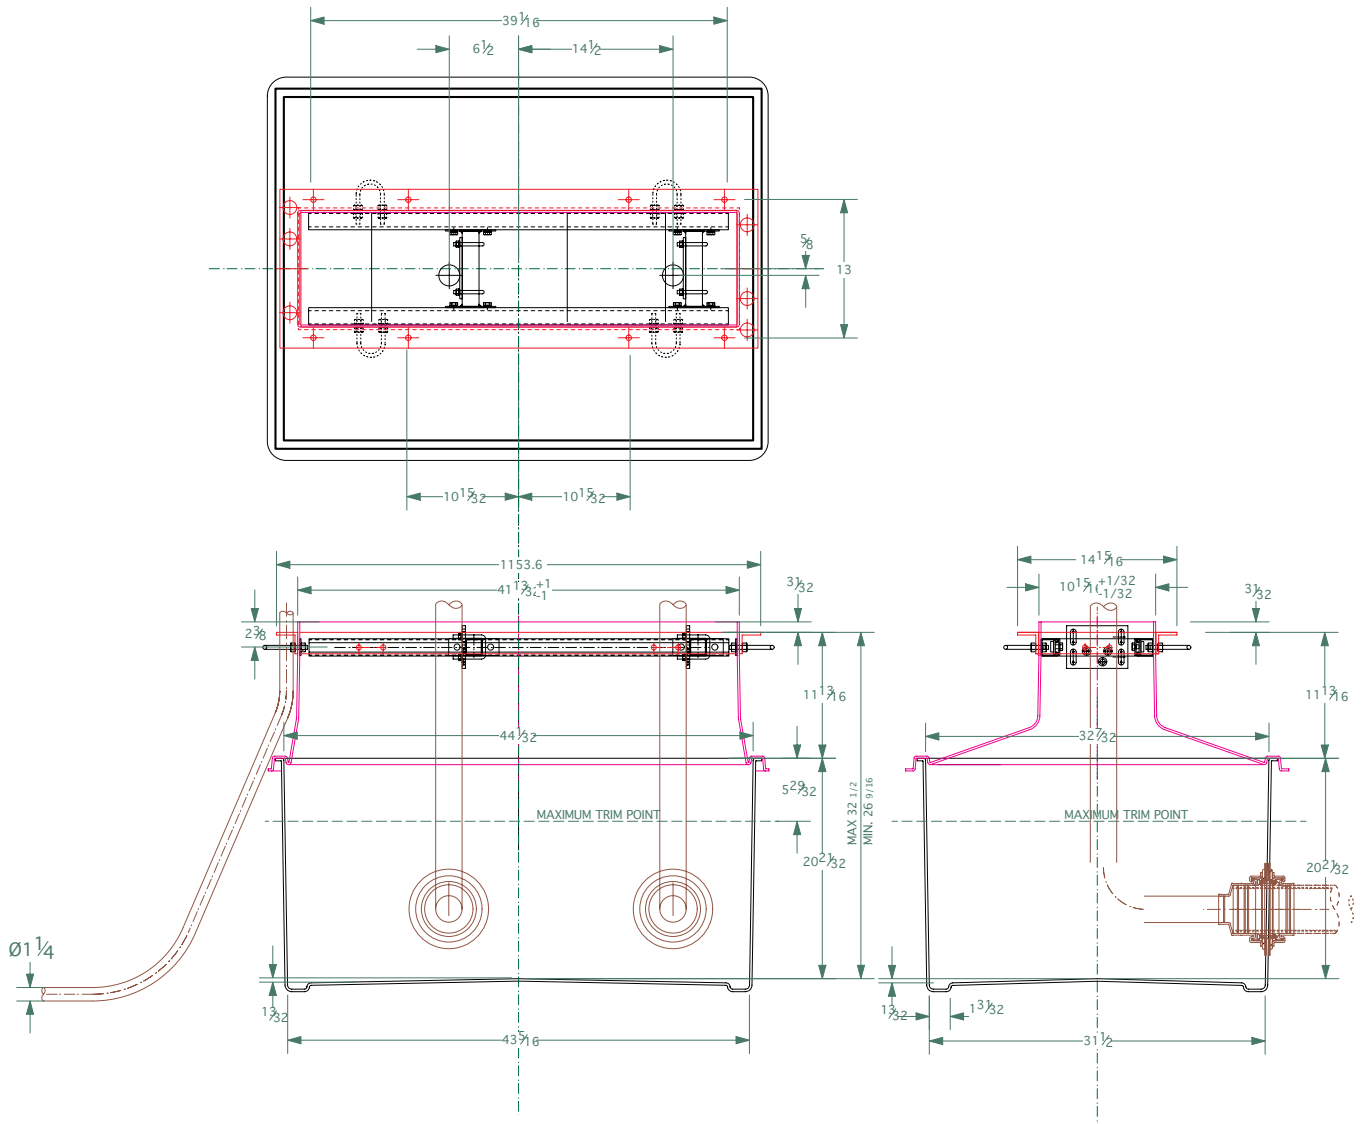

43 5/16" x 31 1/2" GRP solid base sump and corbel to fit Wayne Vista wide body (48") models

For reference purposes only. This drawing is not a specification. Order against product code only. To enable continuous improvement of our products, the designs and specifications are subject to change without notice.

FIBRELITE 
 PART OF OPW A DOVER COMPANY

43 5/16" x 31 1/2" GRP solid base sump and corbel to fit Wayne Vista wide body (48") models

For reference purposes only. This drawing is not a specification. Order against product code only. To enable continuous improvement of our products, the designs and specifications are subject to change without notice.