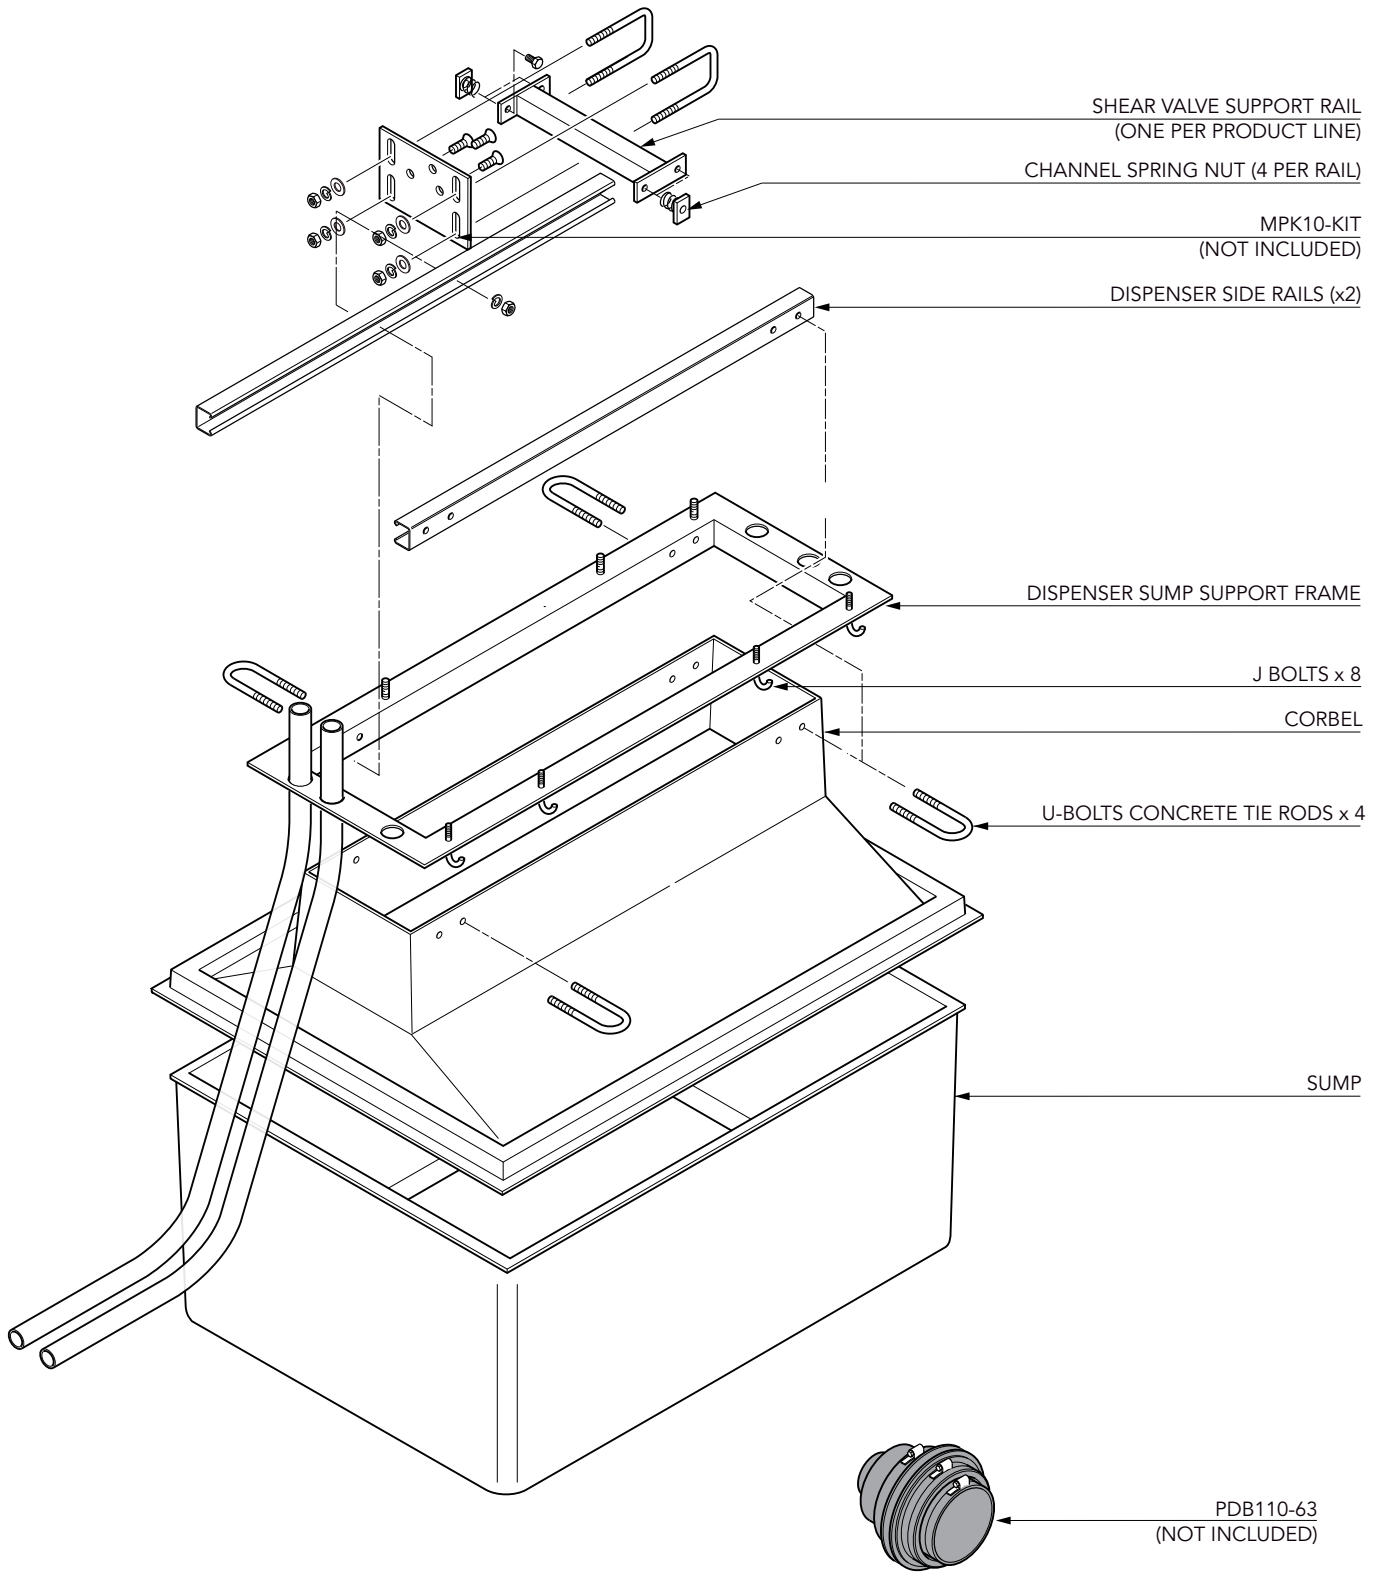

43 5/16" x 31 1/2" GRP solid base sump and corbel to fit Wayne Vista wide body (48") models

For reference purposes only. This drawing is not a specification. Order against product code only. To enable continuous improvement of our products, the designs and specifications are subject to change without notice.

FIBRELITE 
 PART OF OPW A DOVER COMPANY

43 5/16" x 31 1/2" GRP solid base sump and corbel to fit Wayne Vista wide body (48") models

For reference purposes only. This drawing is not a specification. Order against product code only. To enable continuous improvement of our products, the designs and specifications are subject to change without notice.