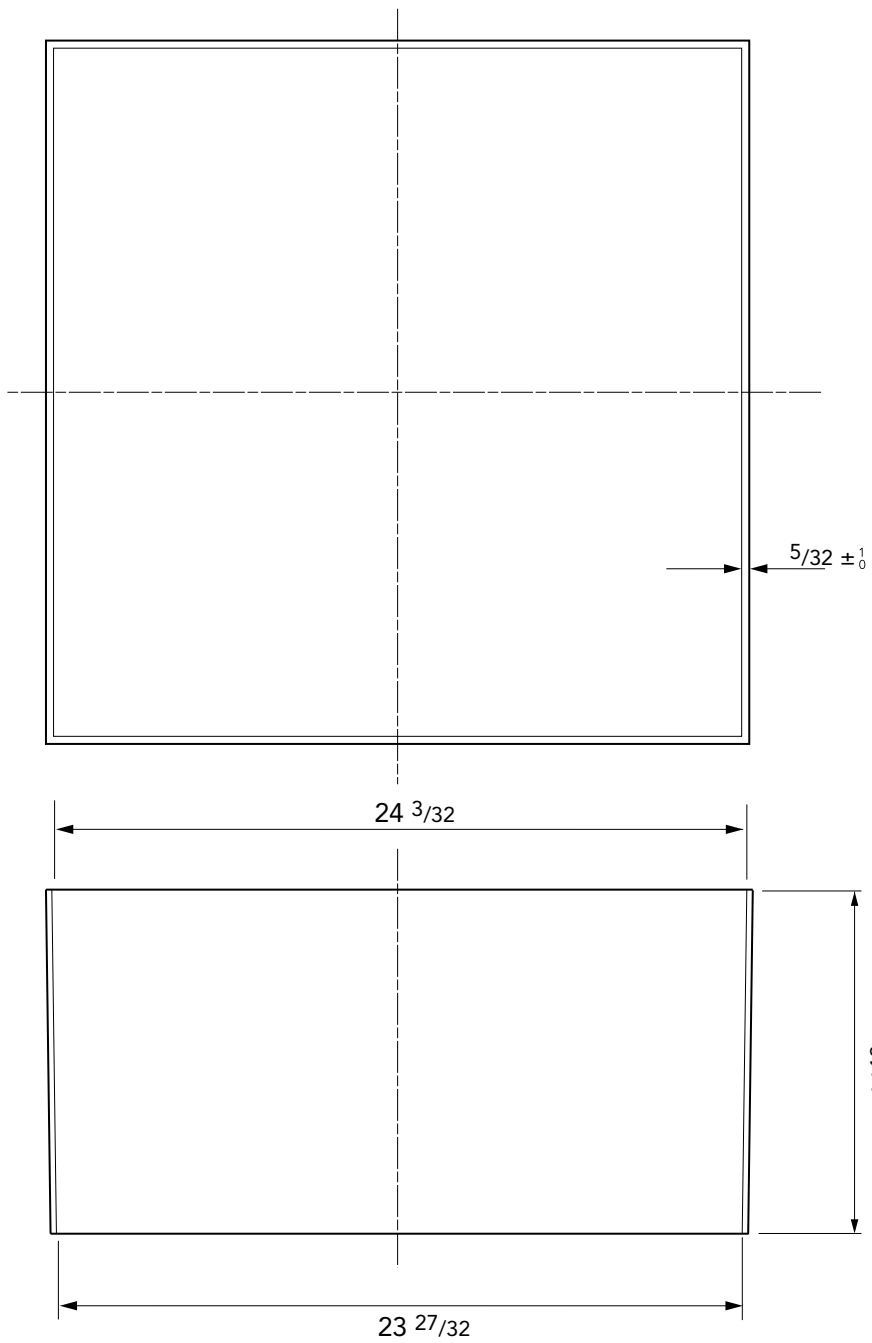

12" deep FRP skirt to fit FL1 cover.

For reference purposes only. This drawing is not a specification. Order against product code only. To enable continuous improvement of our products, the designs and specifications are subject to change without notice.

**FIBRELITE**   
PART OF OPW A DOVER COMPANY

12" deep FRP skirt to fit FL1 cover.

For reference purposes only. This drawing is not a specification. Order against product code only. To enable continuous improvement of our products, the designs and specifications are subject to change without notice.