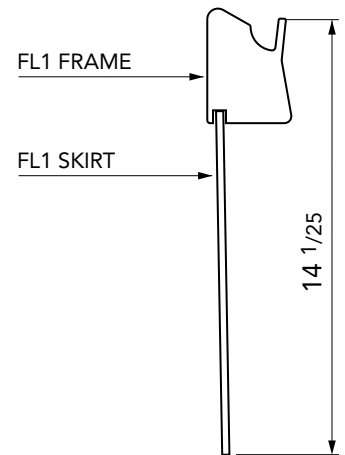

12" deep FRP skirt to fit FL1 cover.

For reference purposes only. This drawing is not a specification. Order against product code only. To enable continuous improvement of our products, the designs and specifications are subject to change without notice.

**FIBRELITE**   
PART OF OPW A DOVER COMPANY

12" deep FRP skirt to fit FL1 cover.

For reference purposes only. This drawing is not a specification. Order against product code only. To enable continuous improvement of our products, the designs and specifications are subject to change without notice.