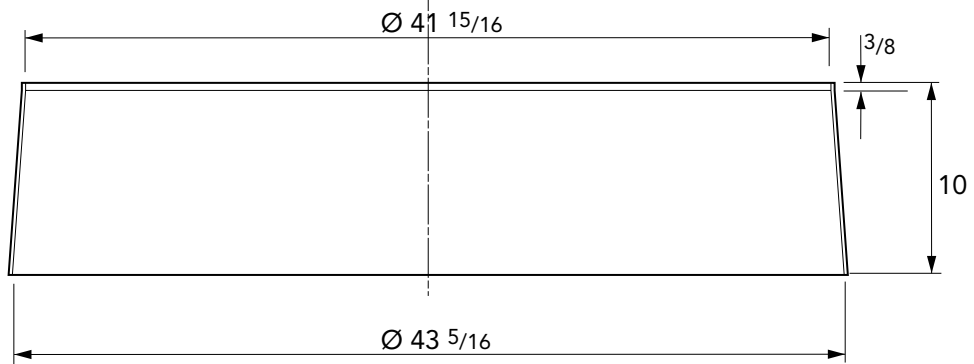

10" deep FRP skirt to fit FL100 cover.

For reference purposes only. This drawing is not a specification. Order against product code only. To enable continuous improvement of our products, the designs and specifications are subject to change without notice.

FIBRELITE 
PART OF OPW A DOVER COMPANY

10" deep FRP skirt to fit FL100 cover.

For reference purposes only. This drawing is not a specification. Order against product code only. To enable continuous improvement of our products, the designs and specifications are subject to change without notice.