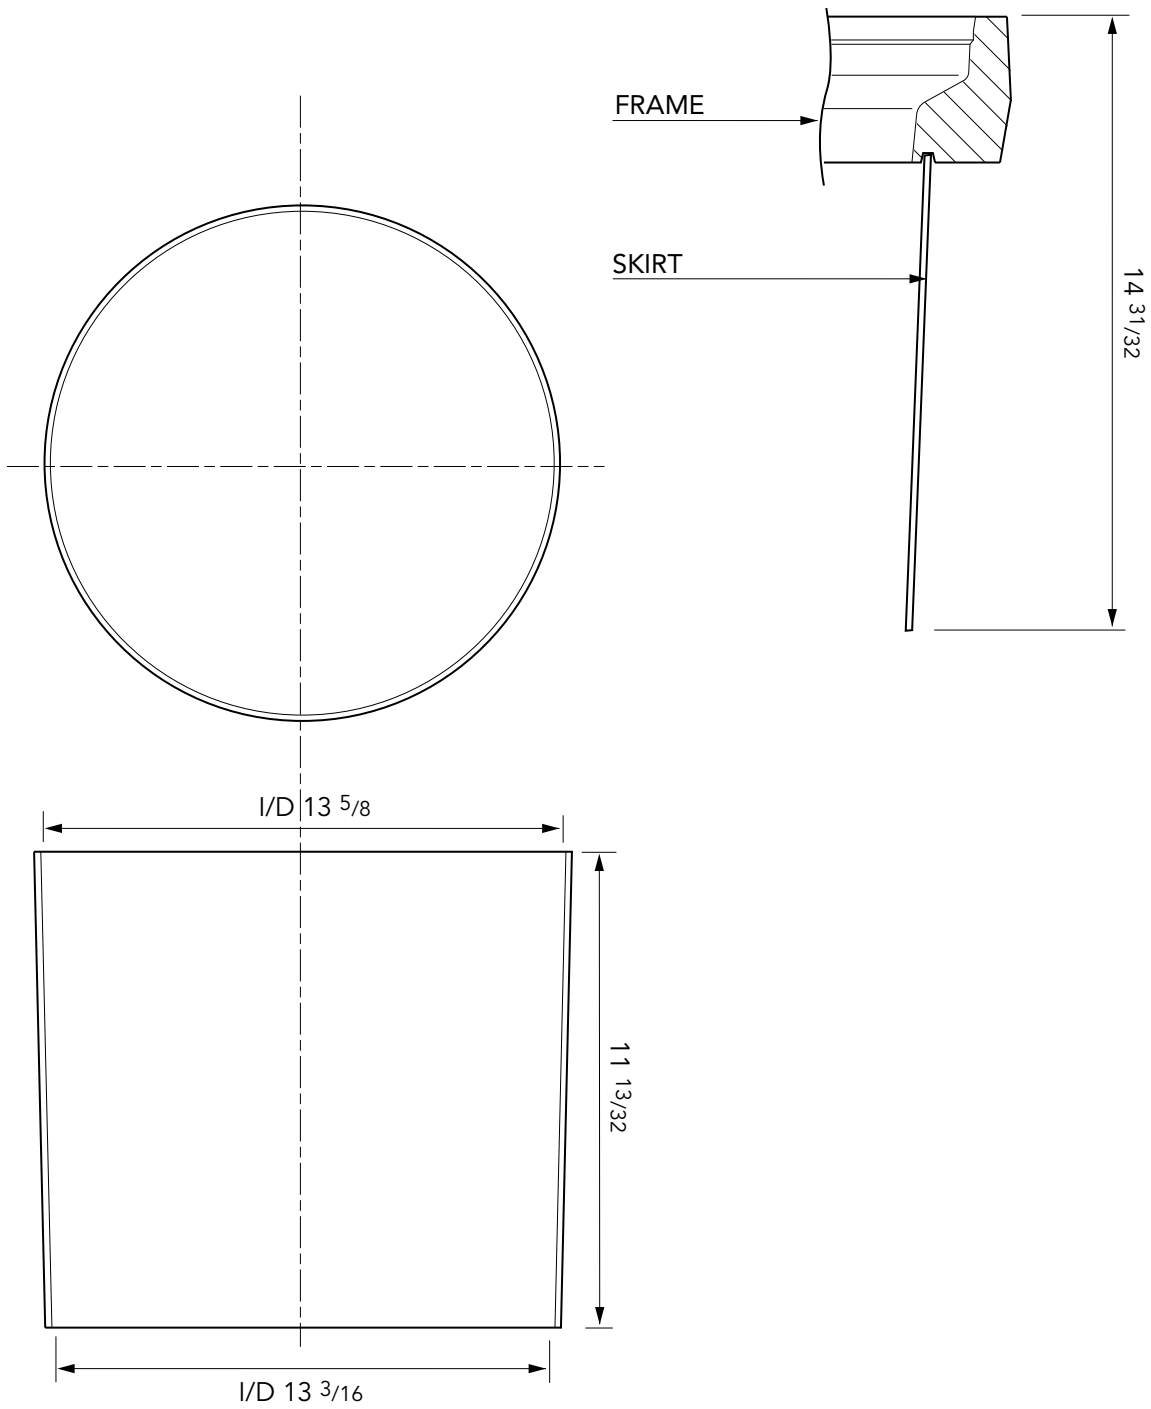

12" deep FRP skirt to fit FL120 cover.

For reference purposes only. This drawing is not a specification. Order against product code only. To enable continuous improvement of our products, the designs and specifications are subject to change without notice.

FIBRELITE 
PART OF OPW A DOVER COMPANY

12" deep FRP skirt to fit FL120 cover.

For reference purposes only. This drawing is not a specification. Order against product code only. To enable continuous improvement of our products, the designs and specifications are subject to change without notice.