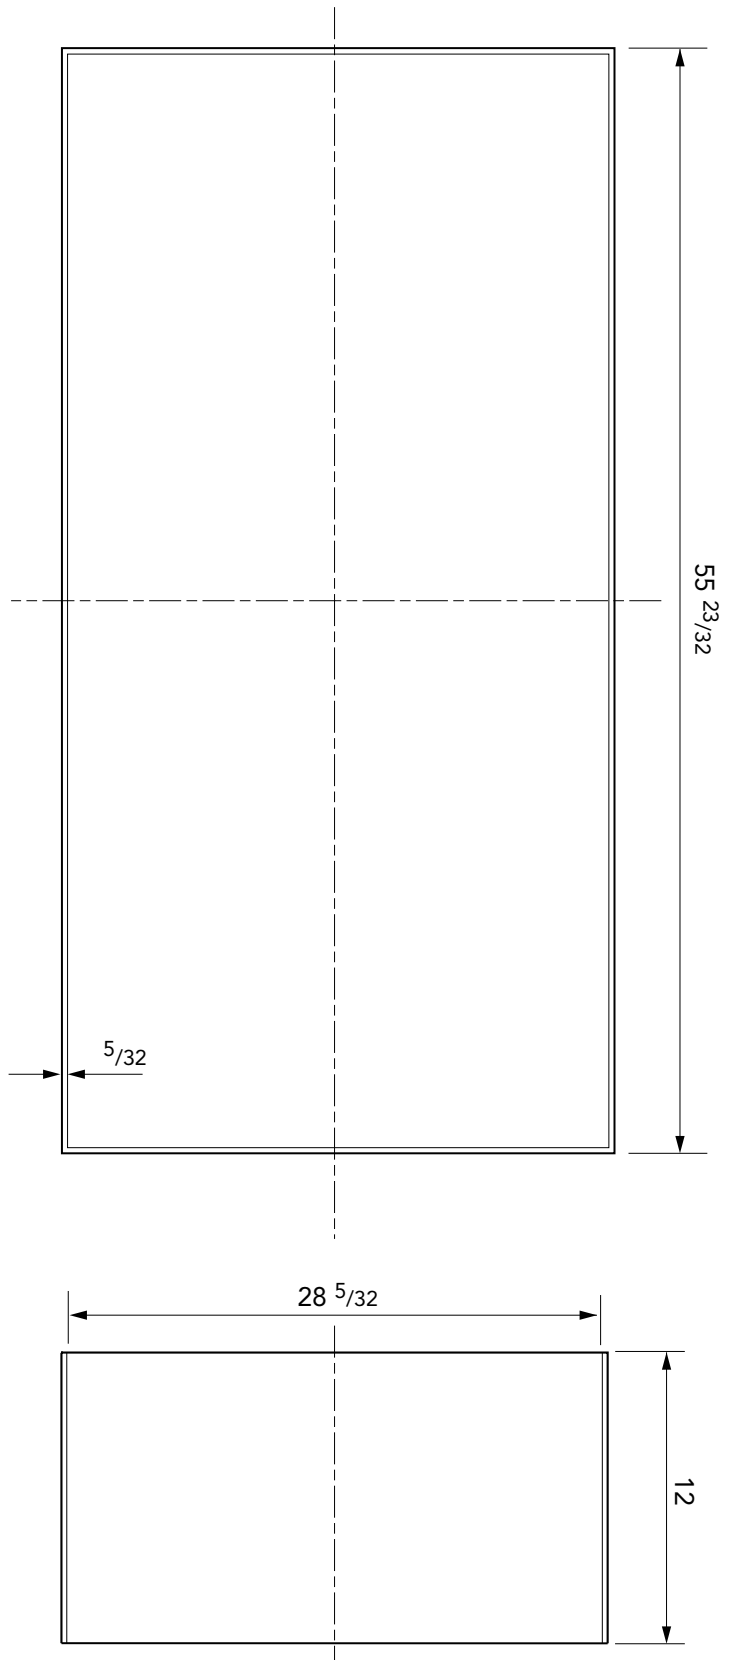

12" deep FRP skirt to fit FL140 cover.

For reference purposes only. This drawing is not a specification. Order against product code only. To enable continuous improvement of our products, the designs and specifications are subject to change without notice.

FIBRELITE 
PART OF OPW A  COMPANY

12" deep FRP skirt to fit FL140 cover.

For reference purposes only. This drawing is not a specification. Order against product code only. To enable continuous improvement of our products, the designs and specifications are subject to change without notice.