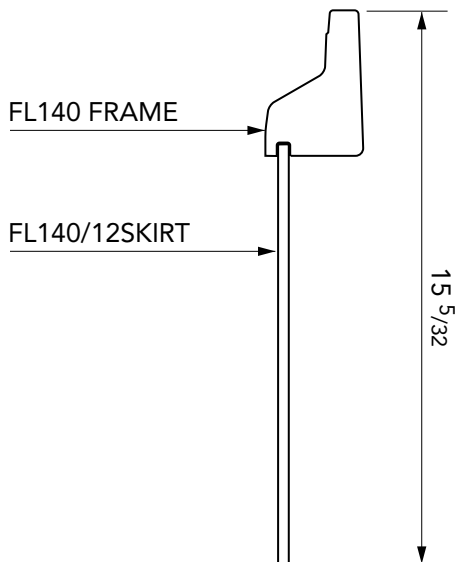

12" deep FRP skirt to fit FL140 cover.

For reference purposes only. This drawing is not a specification. Order against product code only. To enable continuous improvement of our products, the designs and specifications are subject to change without notice.

FIBRELITE 
PART OF OPW A  COMPANY

12" deep FRP skirt to fit FL140 cover.

For reference purposes only. This drawing is not a specification. Order against product code only. To enable continuous improvement of our products, the designs and specifications are subject to change without notice.