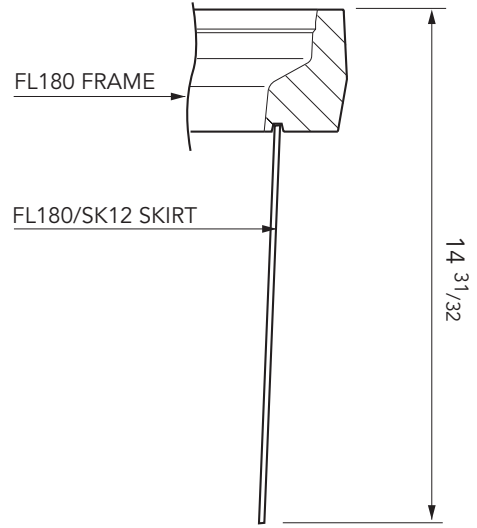

12 " deep FRP skirt to fit FL180 cover.

For reference purposes only. This drawing is not a specification. Order against product code only. To enable continuous improvement of our products, the designs and specifications are subject to change without notice.

FIBRELITE 
PART OF OPW A DOVER COMPANY

12 " deep FRP skirt to fit FL180 cover.

For reference purposes only. This drawing is not a specification. Order against product code only. To enable continuous improvement of our products, the designs and specifications are subject to change without notice.