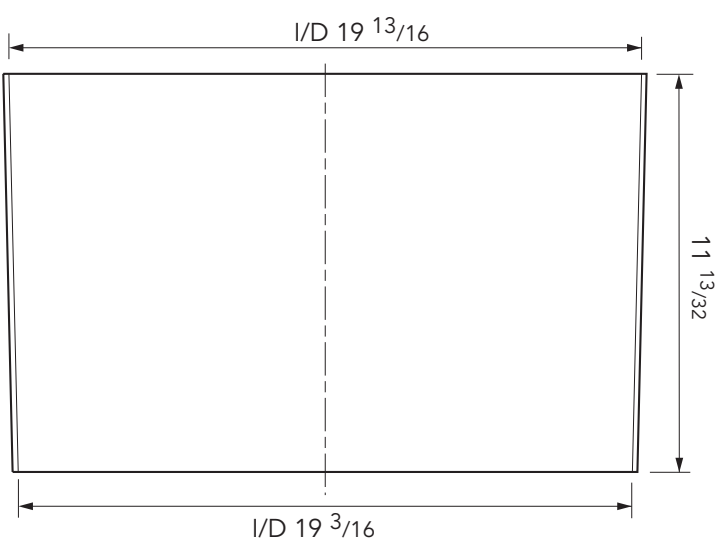

12 " deep FRP skirt to fit FL180 cover.

For reference purposes only. This drawing is not a specification. Order against product code only. To enable continuous improvement of our products, the designs and specifications are subject to change without notice.

FIBRELITE 
PART OF OPW A DOVER COMPANY

12 " deep FRP skirt to fit FL180 cover.

For reference purposes only. This drawing is not a specification. Order against product code only. To enable continuous improvement of our products, the designs and specifications are subject to change without notice.