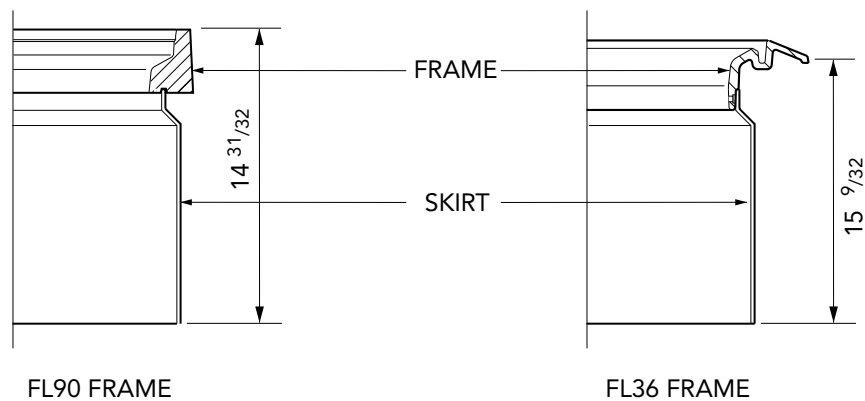

16 15/16" deep FRP skirt to fit FL36 and FL90 frame.

For reference purposes only. This drawing is not a specification. Order against product code only. To enable continuous improvement of our products, the designs and specifications are subject to change without notice.

FIBRELITE 
PART OF OPW A DOVER COMPANY

16 15/16" deep FRP skirt to fit FL36 and FL90 frame.

For reference purposes only. This drawing is not a specification. Order against product code only. To enable continuous improvement of our products, the designs and specifications are subject to change without notice.