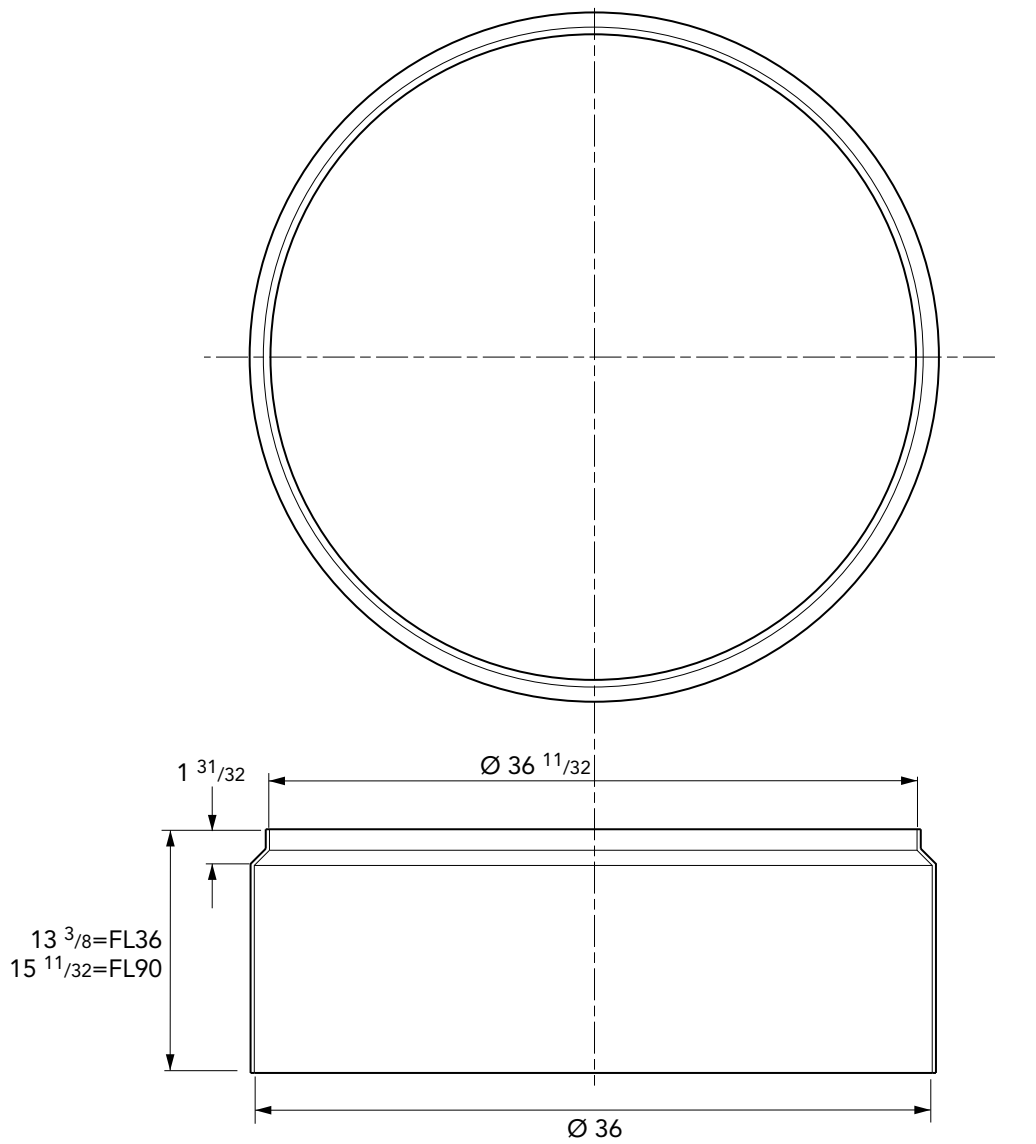

16 15/16" deep FRP skirt to fit FL36 and FL90 frame.

For reference purposes only. This drawing is not a specification. Order against product code only. To enable continuous improvement of our products, the designs and specifications are subject to change without notice.

FIBRELITE 
PART OF OPW A DOVER COMPANY

16 15/16" deep FRP skirt to fit FL36 and FL90 frame.

For reference purposes only. This drawing is not a specification. Order against product code only. To enable continuous improvement of our products, the designs and specifications are subject to change without notice.