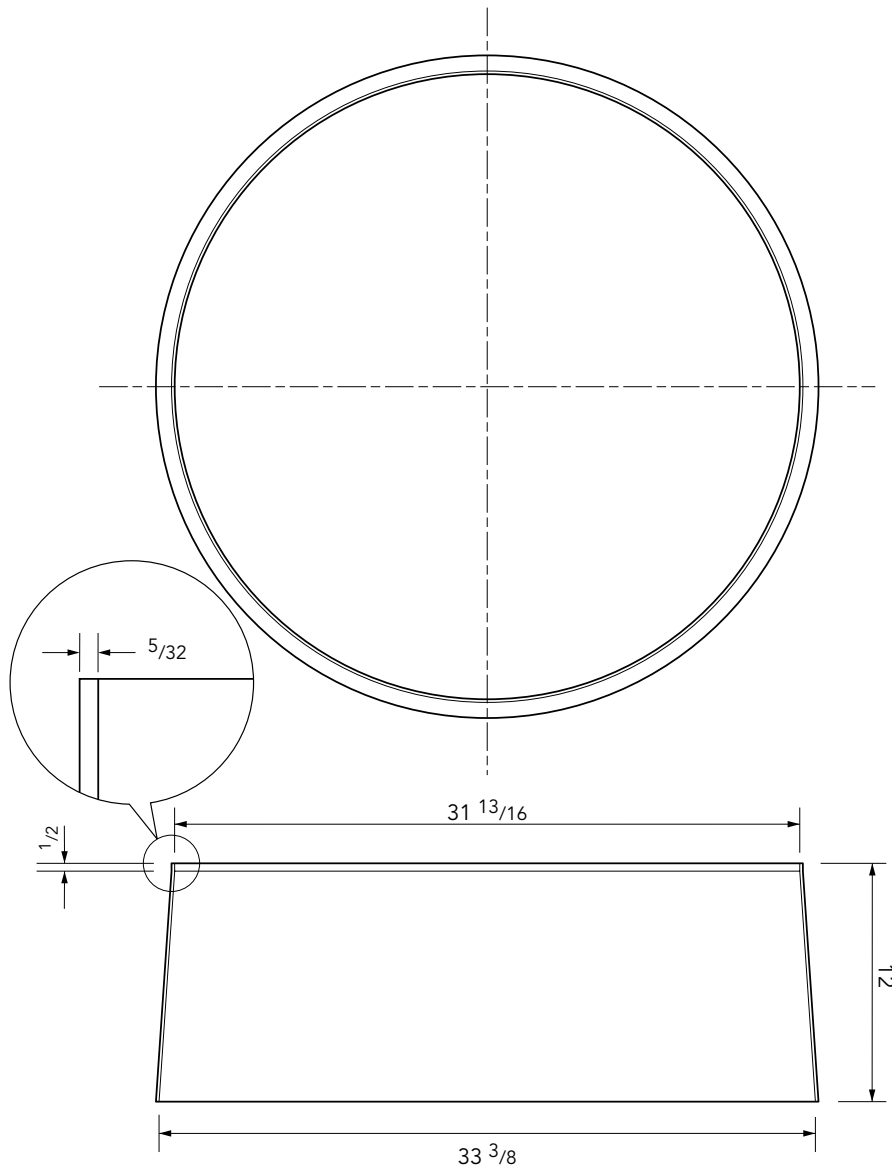

12 " deep FRP skirt to fit FL760 cover.

For reference purposes only. This drawing is not a specification. Order against product code only. To enable continuous improvement of our products, the designs and specifications are subject to change without notice.

FIBRELITE 
PART OF OPW A  COMPANY

12 " deep FRP skirt to fit FL760 cover.

For reference purposes only. This drawing is not a specification. Order against product code only. To enable continuous improvement of our products, the designs and specifications are subject to change without notice.