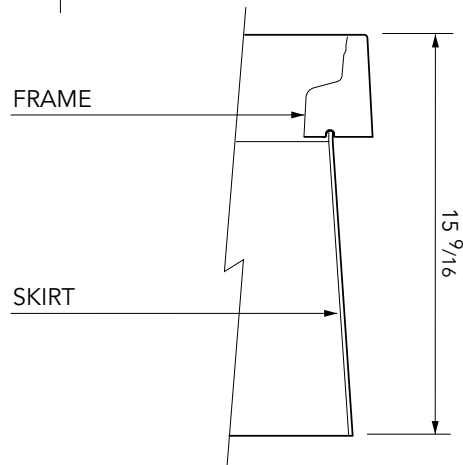

12 " deep FRP skirt to fit FL760 cover.

For reference purposes only. This drawing is not a specification. Order against product code only. To enable continuous improvement of our products, the designs and specifications are subject to change without notice.

FIBRELITE 
PART OF OPW A  COMPANY

12 " deep FRP skirt to fit FL760 cover.

For reference purposes only. This drawing is not a specification. Order against product code only. To enable continuous improvement of our products, the designs and specifications are subject to change without notice.