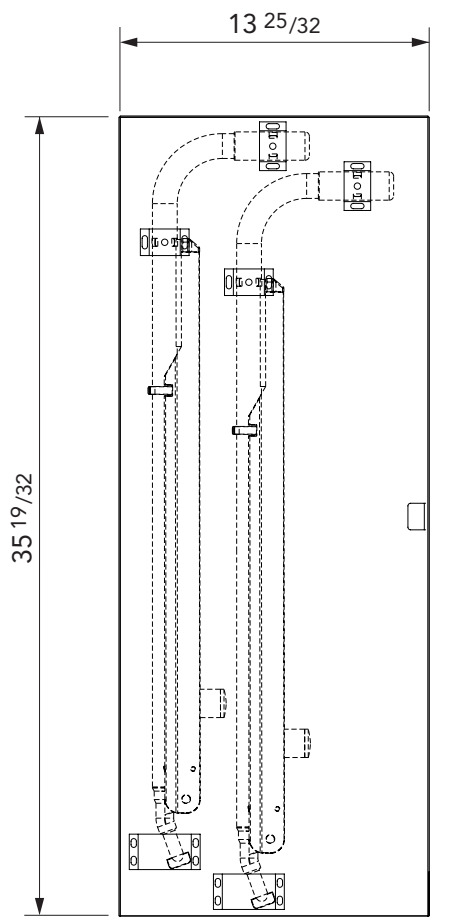

Closed

35 9/32" x 14 1/4" lockable cabinet to house two FL7A lifting handles.

For reference purposes only. This drawing is not a specification. Order against product code only. To enable continuous improvement of our products, the designs and specifications are subject to change without notice.

**FIBRELITE**   
PART OF OPW A DOVER COMPANY

BACK BOX BRACKET ARRANGEMENT

VIEW ON SECTION A-A