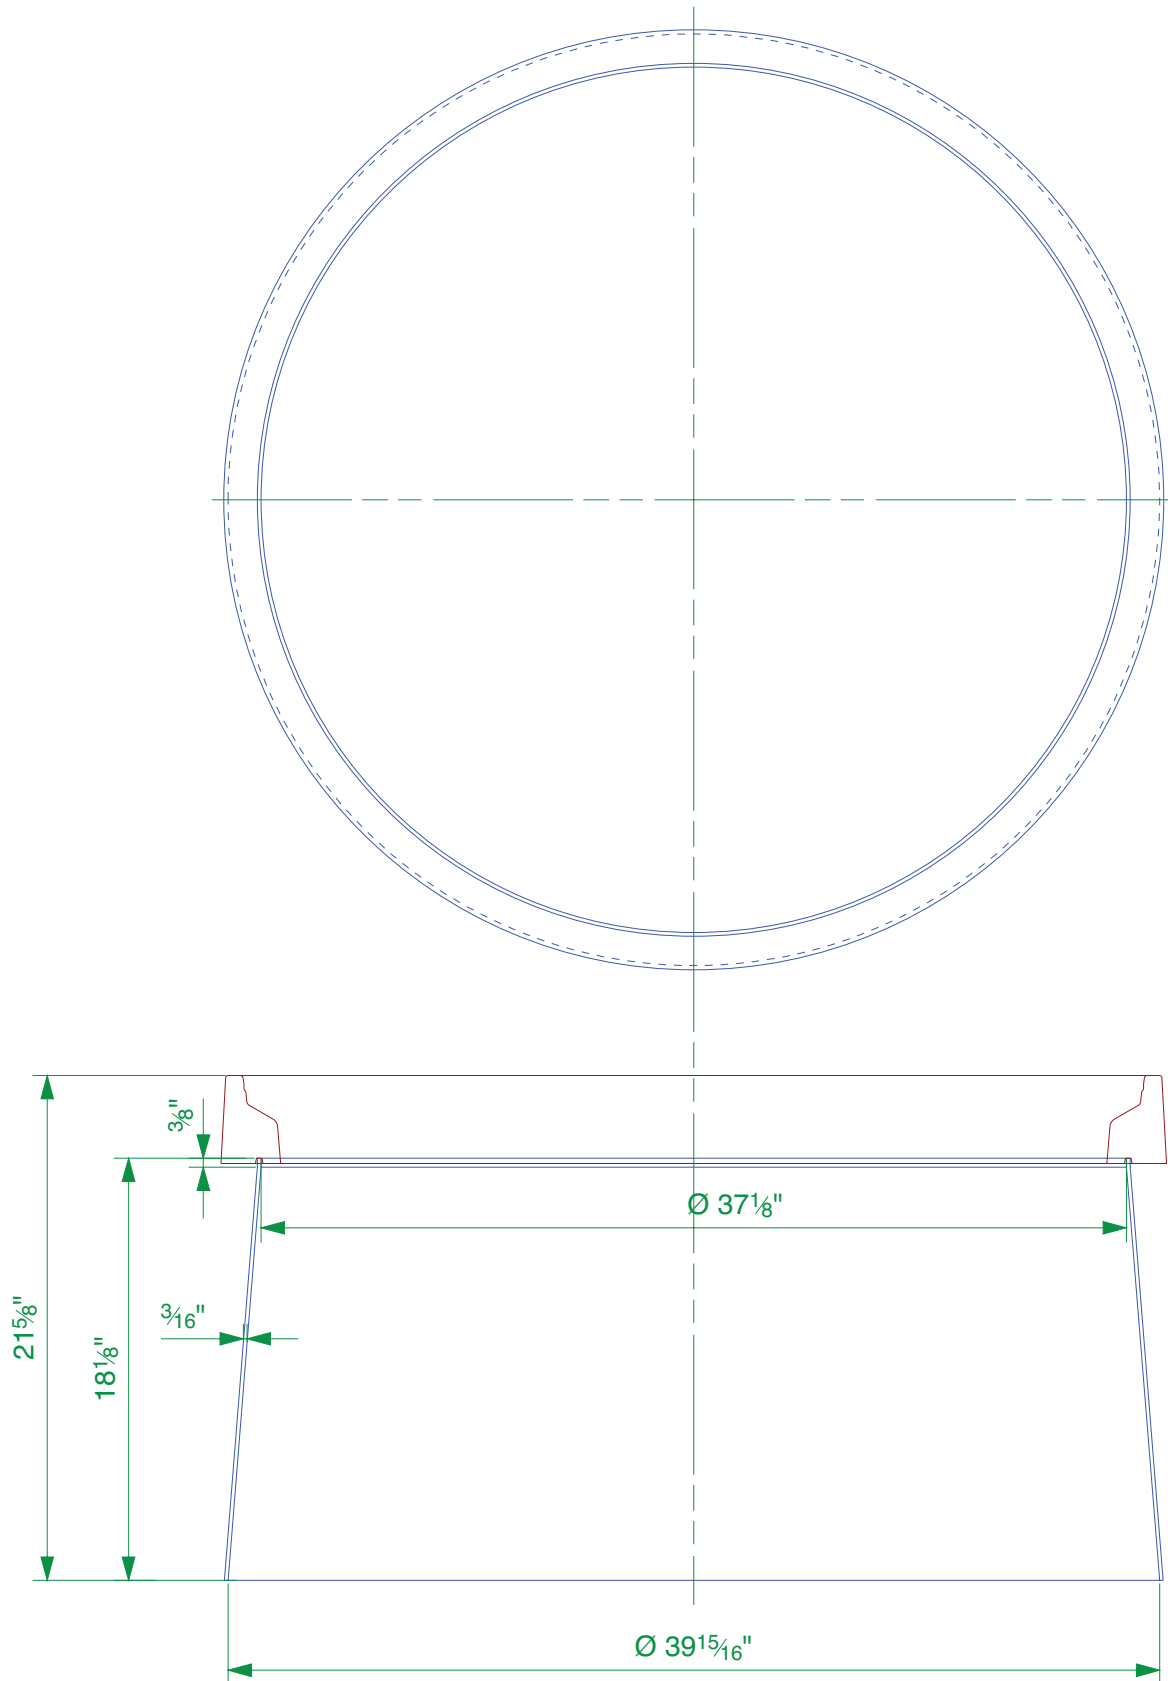

18" deep FRP skirt to fit FL90 cover.

For reference purposes only. This drawing is not a specification. Order against product code only. To enable continuous improvement of our products, the designs and specifications are subject to change without notice.

FIBRELITE 
PART OF OPW A DOVER COMPANY

18" deep FRP skirt to fit FL90 cover.

For reference purposes only. This drawing is not a specification. Order against product code only. To enable continuous improvement of our products, the designs and specifications are subject to change without notice.