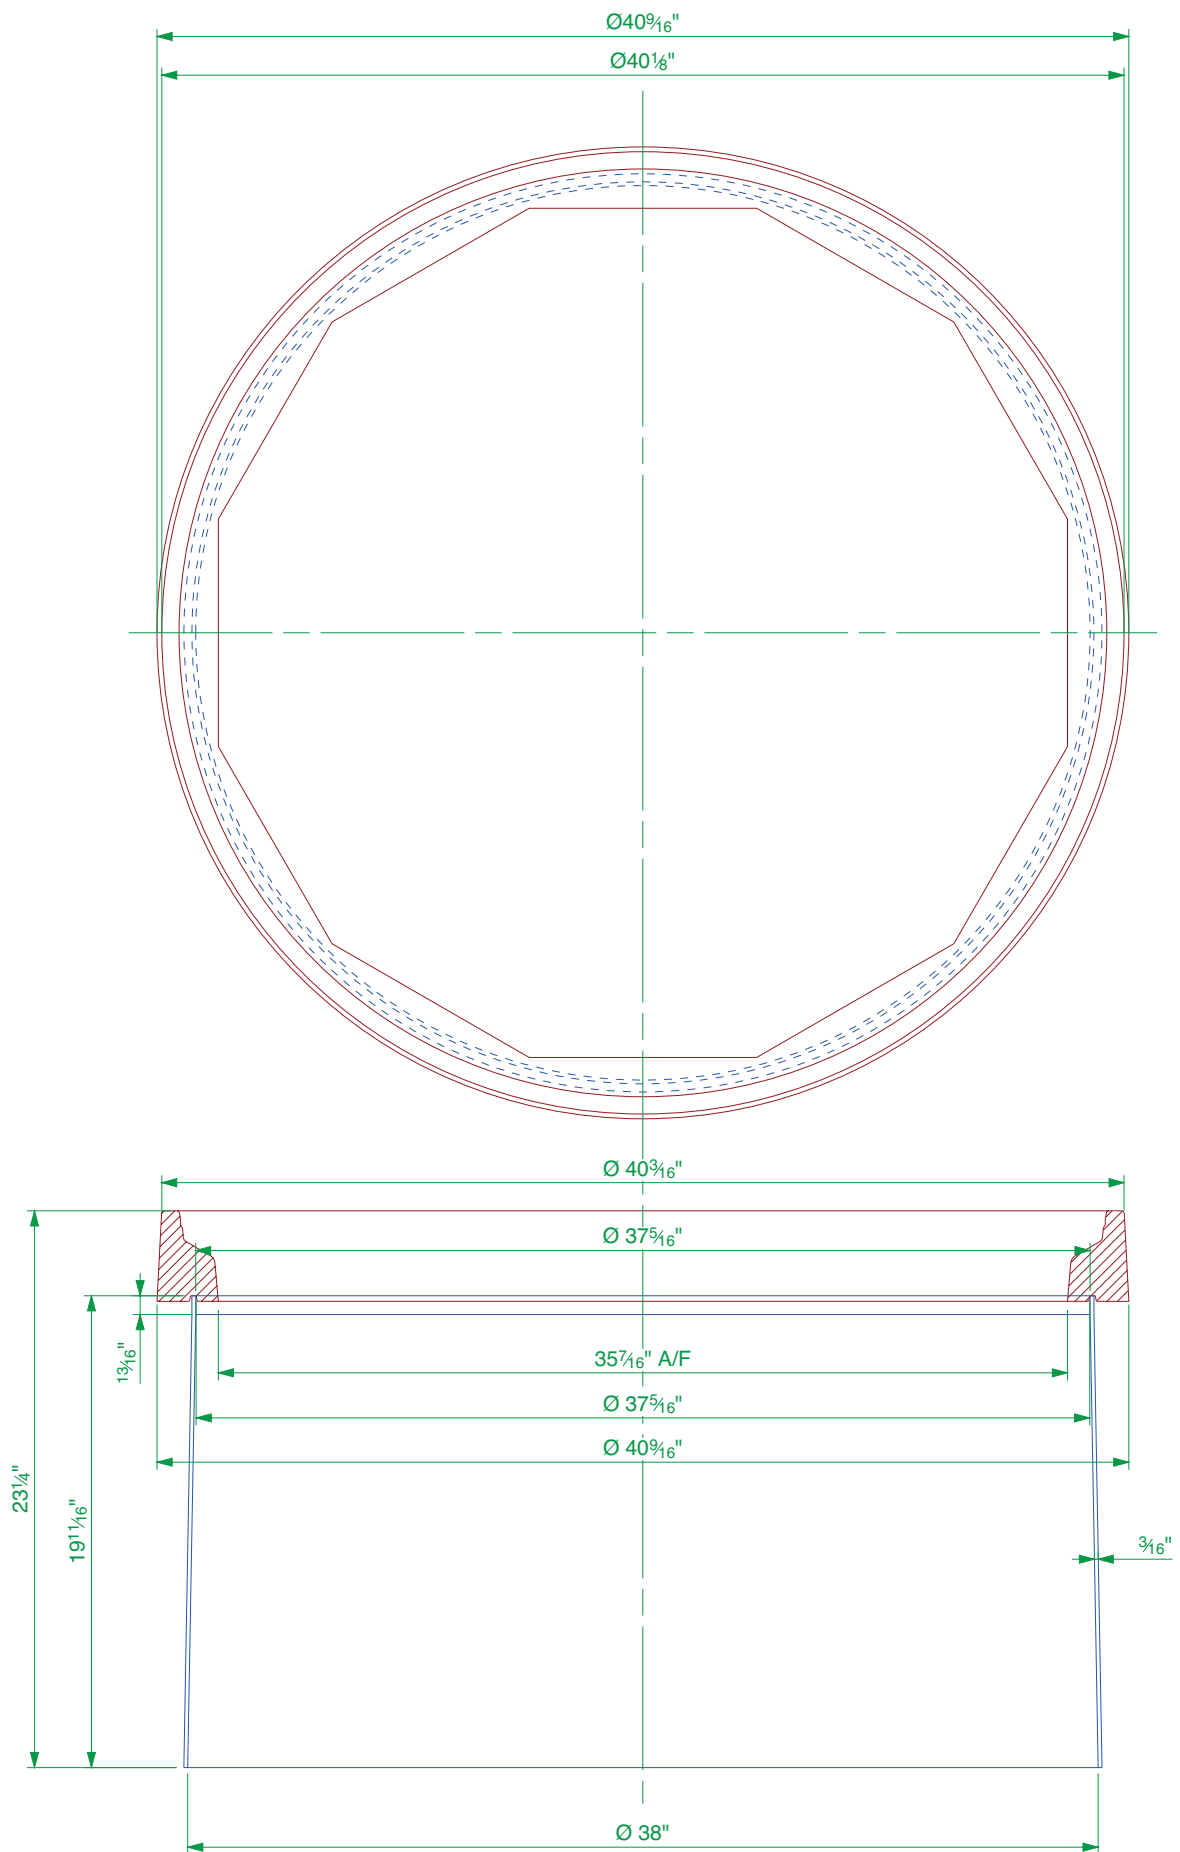

FL90 FRAME

FL90-SK500 SKIRT

20" deep FRP skirt to fit FL90 cover.

For reference purposes only. This drawing is not a specification. Order against product code only. To enable continuous improvement of our products, the designs and specifications are subject to change without notice.

PART OF OPW a **DOVER** company

20" deep FRP skirt to fit FL90 cover.

For reference purposes only. This drawing is not a specification. Order against product code only. To enable continuous improvement of our products, the designs and specifications are subject to change without notice.