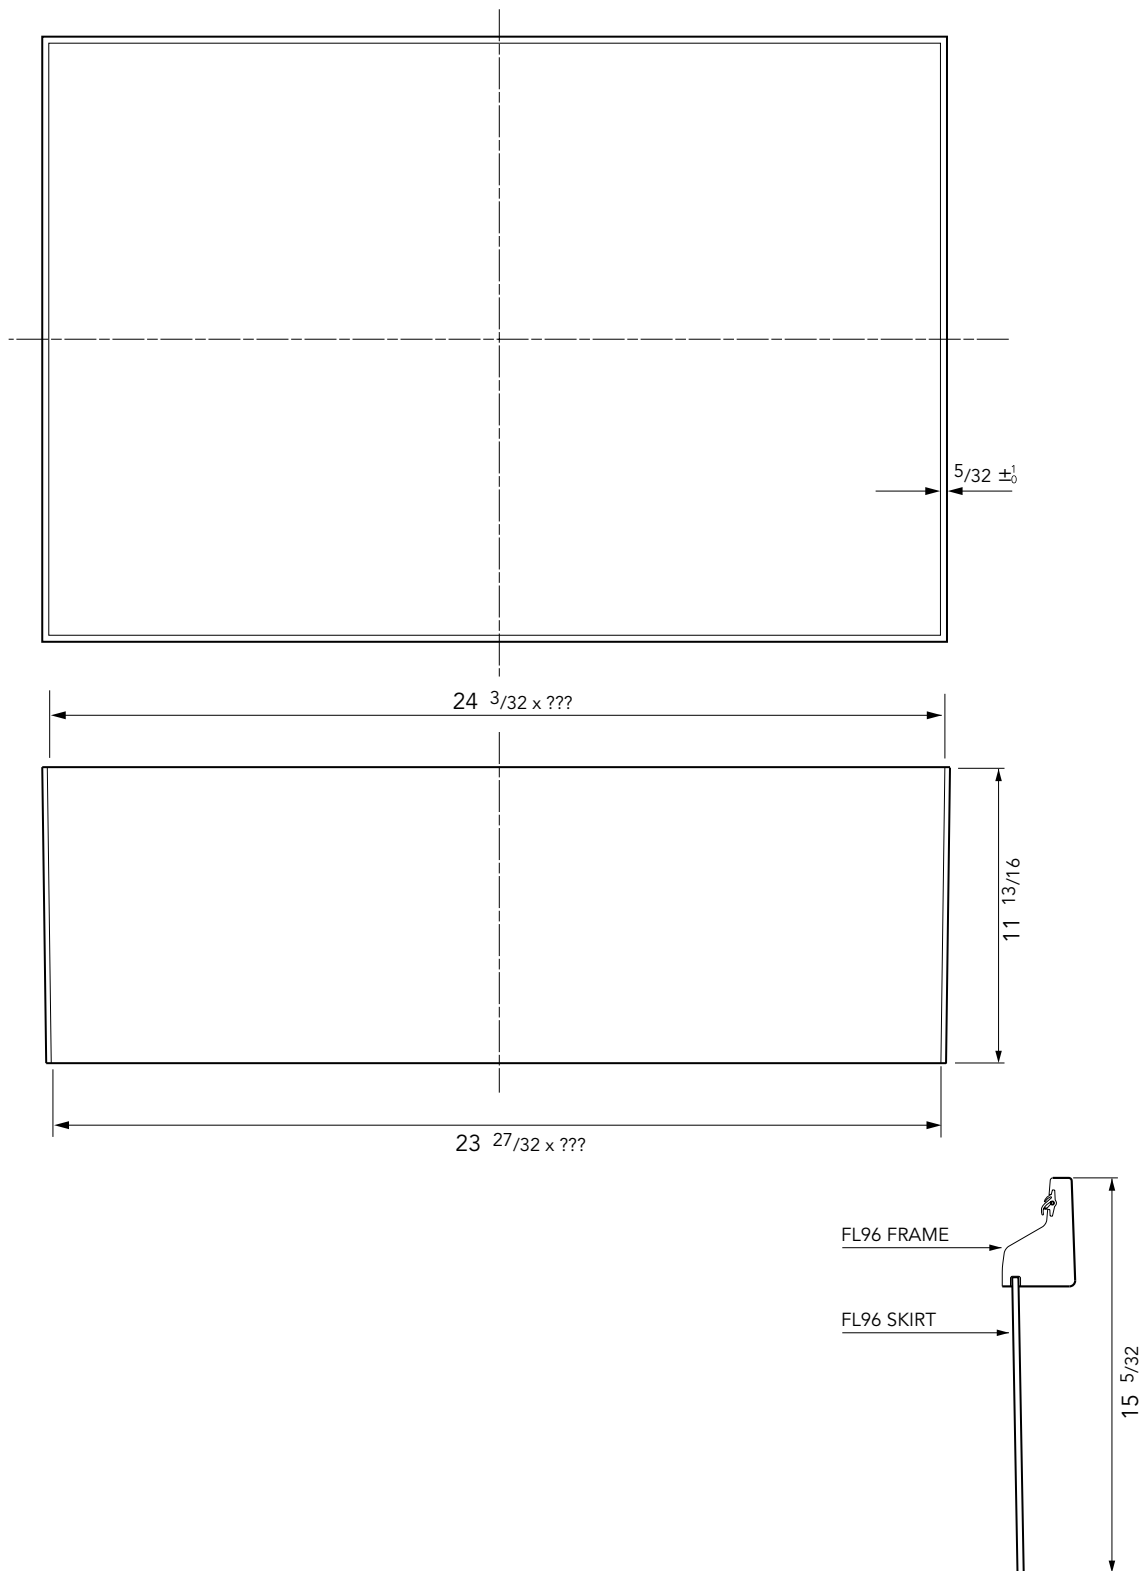

FL96 FRAME

FL96/SK12

12" deep FRP skirt to fit FL96 cover.

For reference purposes only. This drawing is not a specification. Order against product code only. To enable continuous improvement of our products, the designs and specifications are subject to change without notice.

FL96-SK12

Issue: 11/06/2016

Page: 1 of 2

© Copyright

FIBRELITE 
PART OF OPW A DOVER COMPANY

12" deep FRP skirt to fit FL96 cover.

For reference purposes only. This drawing is not a specification. Order against product code only. To enable continuous improvement of our products, the designs and specifications are subject to change without notice.