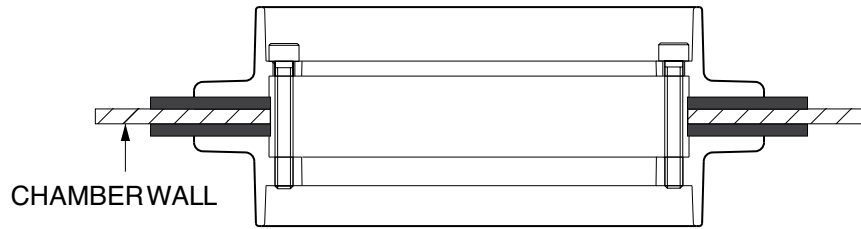

OPW retractable pipework duct sealkit. For use with APT ducted XP-175-SC piping

For reference purposes only. This drawing is not a specification. Order against product code only. To enable continuous improvement of our products, the designs and specifications are subject to change without notice.

CHAMBER WALL

ASSEMBLED COMPONENT

ASSEMBLY FOR PIPEWORK
SIZE 4 17/32 & 2 9/32 O/D