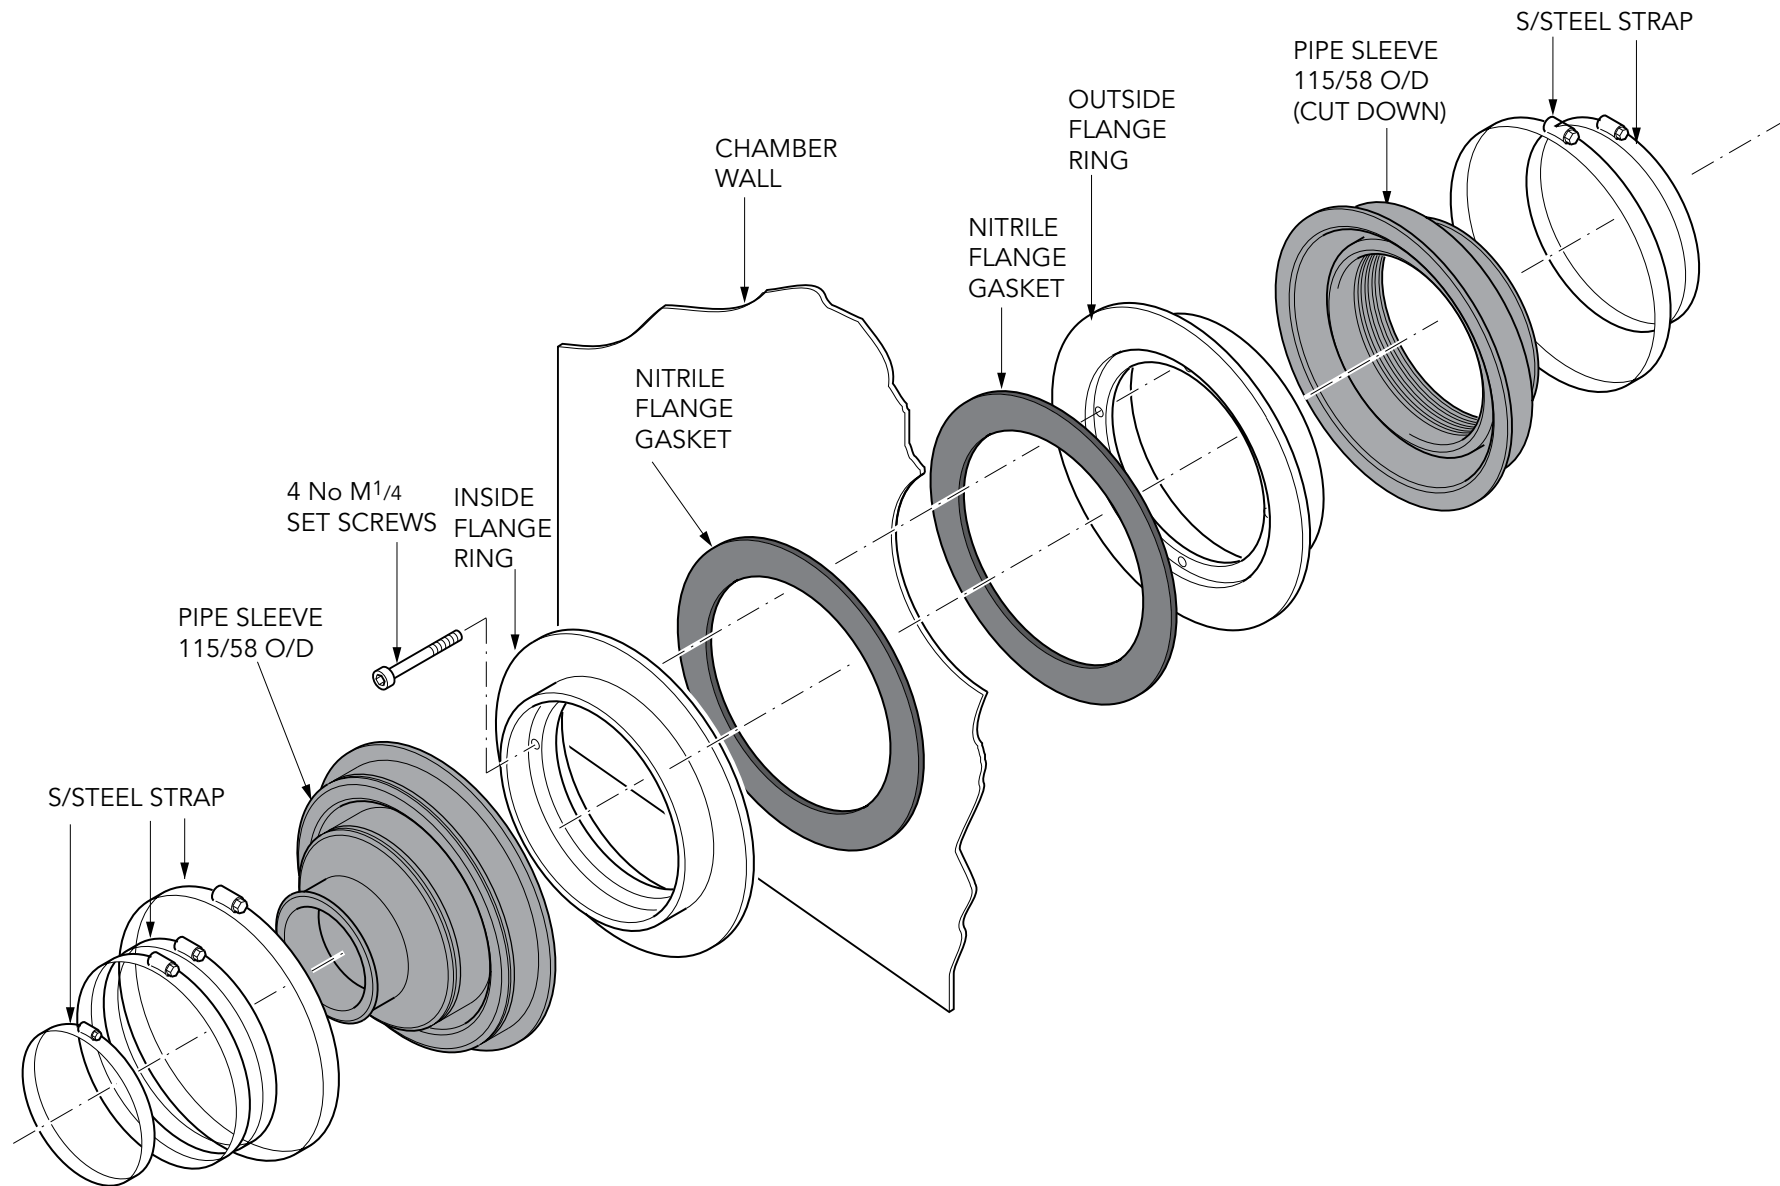

OPW retractable pipework duct sealkit. For use with APT ducted XP-175-SC piping

For reference purposes only. This drawing is not a specification. Order against product code only. To enable continuous improvement of our products, the designs and specifications are subject to change without notice.

CHAMBER WALL

ASSEMBLED COMPONENT

ASSEMBLY FOR PIPEWORK
SIZE 4 17/32 & 2 9/32 O/D