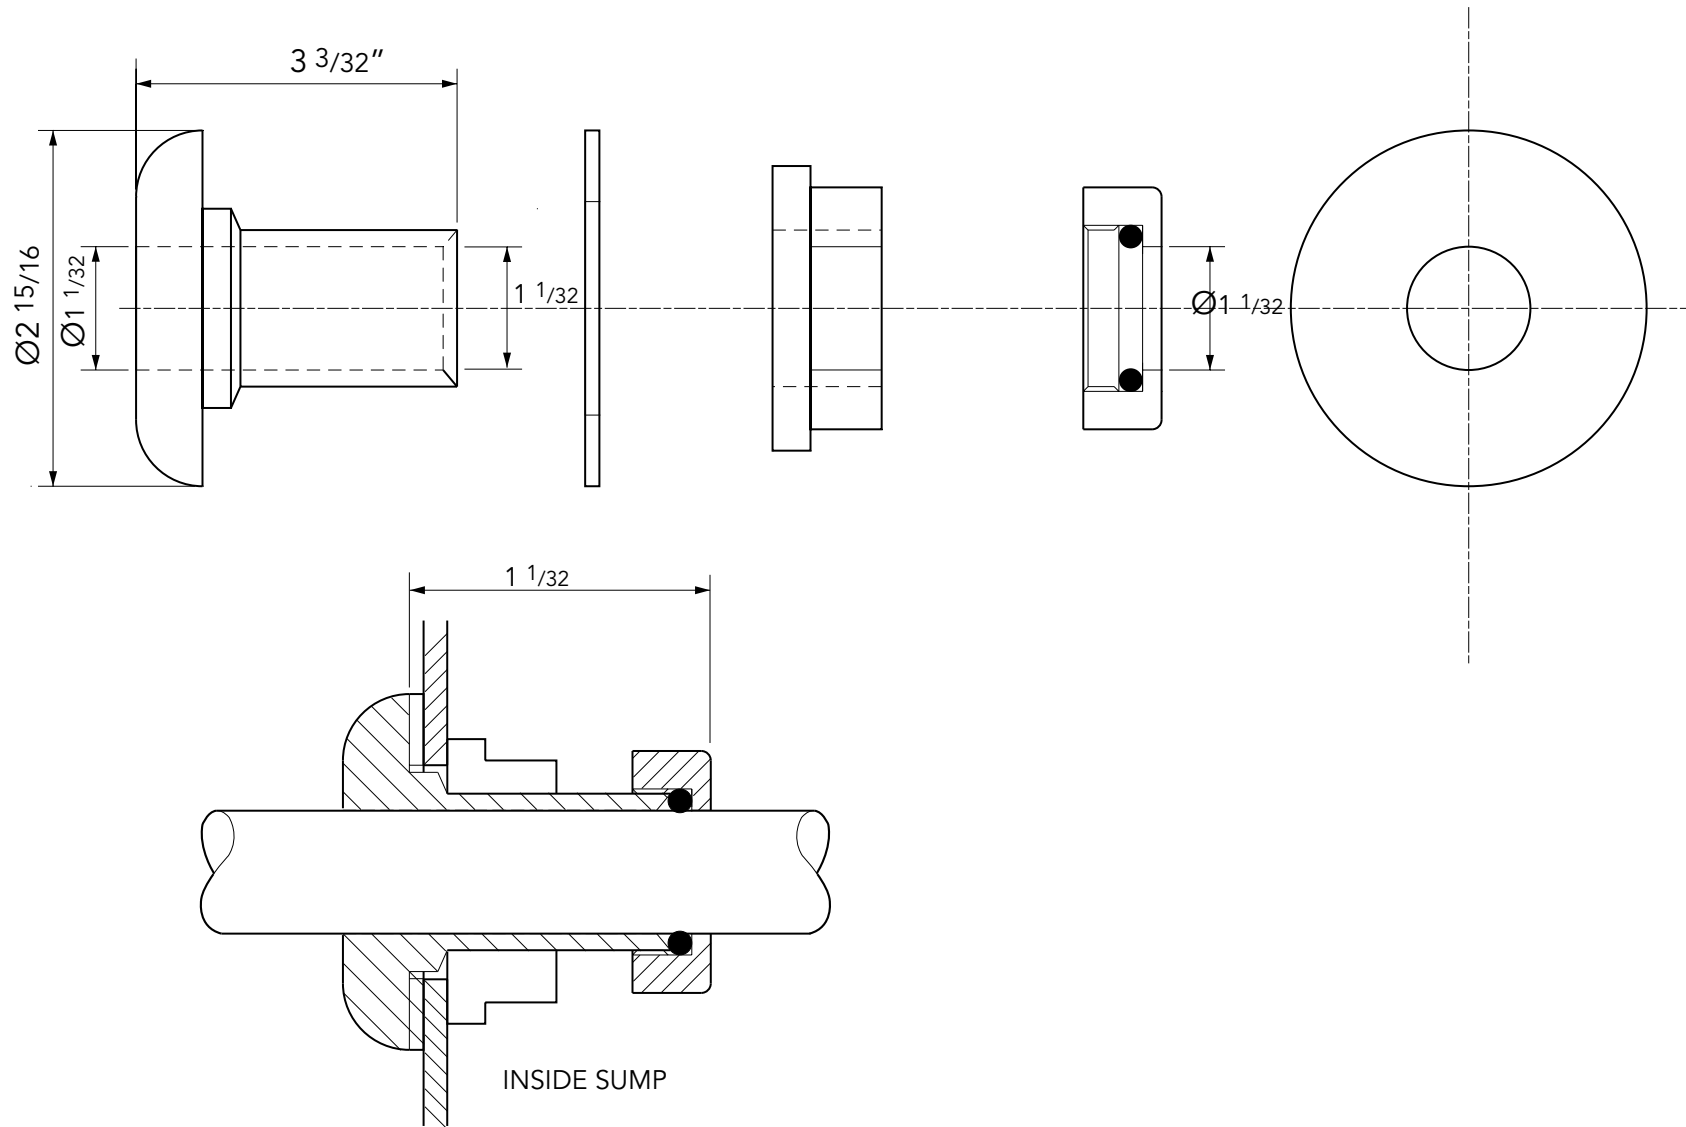

PRODUCT CODE	To fit Conduit	Hole Size Dim 'A' (dia. inch)
PEC/25	1" O/D Plastic Conduit	1 3/4"

1" diameter electrical entry pipe kit.

For reference purposes only. This drawing is not a specification. Order against product code only. To enable continuous improvement of our products, the designs and specifications are subject to change without notice.

FIBRELITE 
PART OF OPW A DOVER COMPANY

PRODUCT CODE	To fit Conduit	Hole Size Dim 'A' (dia. inch)
PEC/25	1" O/D Plastic Conduit	1 3/4"

1" diameter electrical entry pipe kit.

For reference purposes only. This drawing is not a specification. Order against product code only. To enable continuous improvement of our products, the designs and specifications are subject to change without notice.

1" diameter electrical entry pipe kit.

For reference purposes only. This drawing is not a specification. Order against product code only. To enable continuous improvement of our products, the designs and specifications are subject to change without notice.