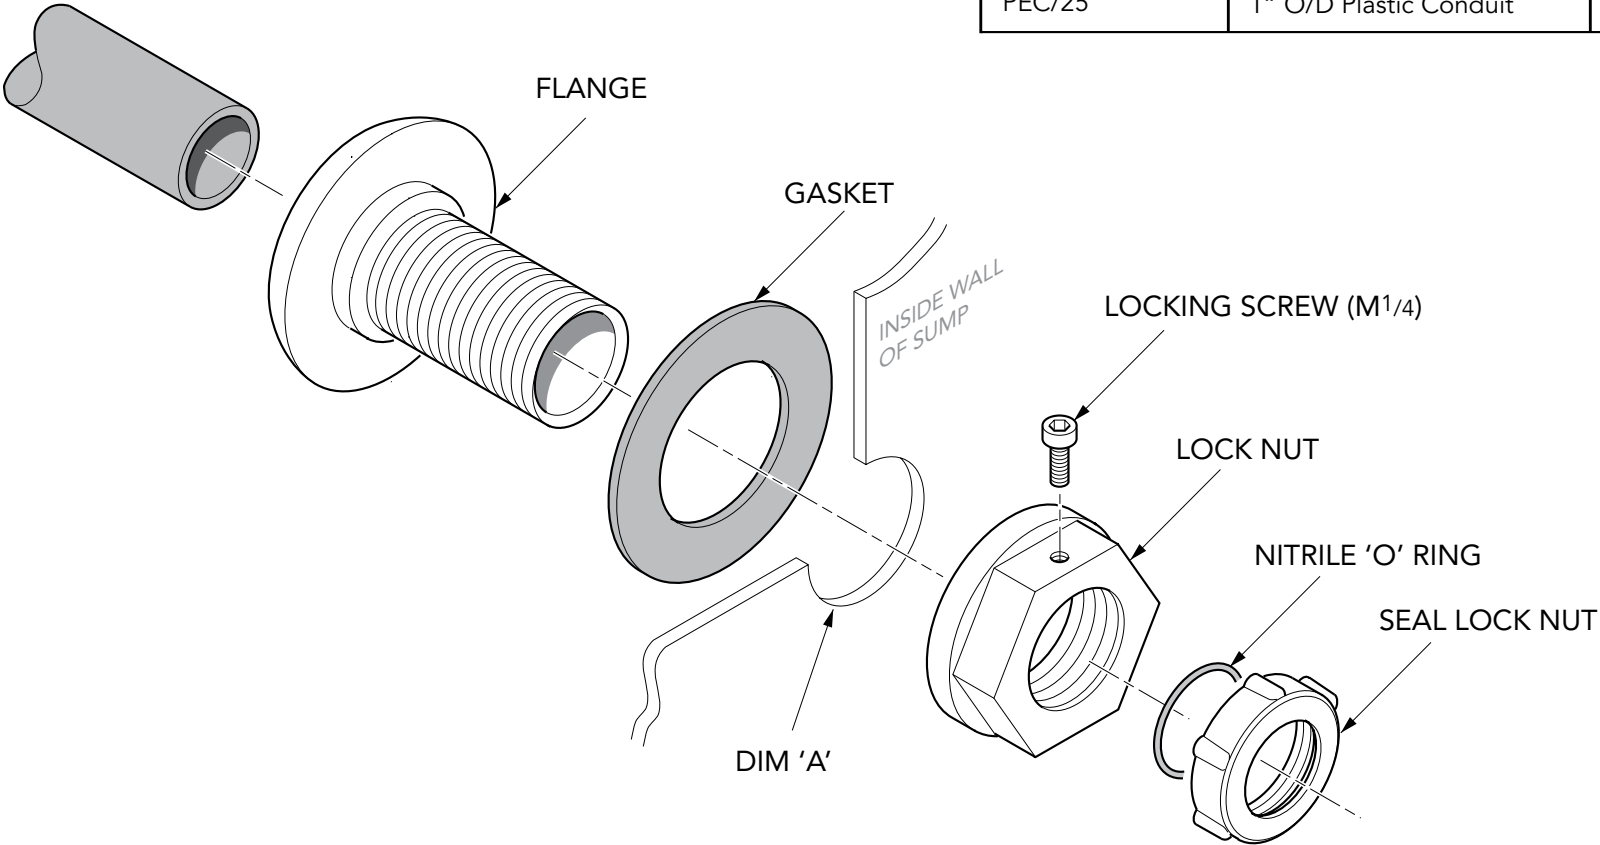

PRODUCT CODE	To fit Conduit	Hole Size Dim 'A' (dia. inch)
PEC/25	1" O/D Plastic Conduit	1 3/4"

1" diameter electrical entry pipe kit.