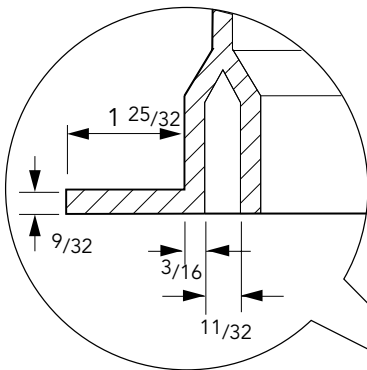

12" deep extension to fit S7 Tanks Sumps.

For reference purposes only. This drawing is not a specification. Order against product code only. To enable continuous improvement of our products, the designs and specifications are subject to change without notice.

FIBRELITE 
PART OF OPW A DOVER COMPANY

GROOVE DETAIL SECTION

12" deep extension to fit S7 Tanks Sumps.

For reference purposes only. This drawing is not a specification. Order against product code only. To enable continuous improvement of our products, the designs and specifications are subject to change without notice.