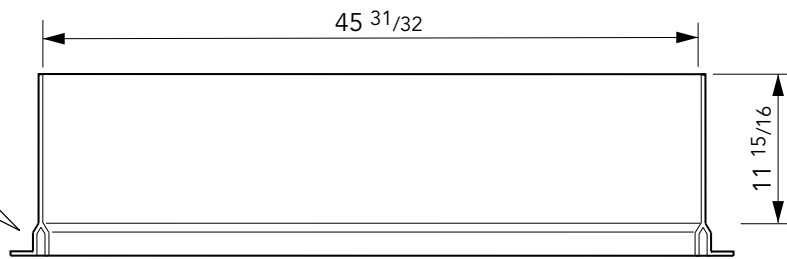

12" deep extension to fit S7 Tanks Sumps.

For reference purposes only. This drawing is not a specification. Order against product code only. To enable continuous improvement of our products, the designs and specifications are subject to change without notice.

FIBRELITE 
PART OF OPW A DOVER COMPANY

GROOVE DETAIL SECTION

12" deep extension to fit S7 Tanks Sumps.

For reference purposes only. This drawing is not a specification. Order against product code only. To enable continuous improvement of our products, the designs and specifications are subject to change without notice.